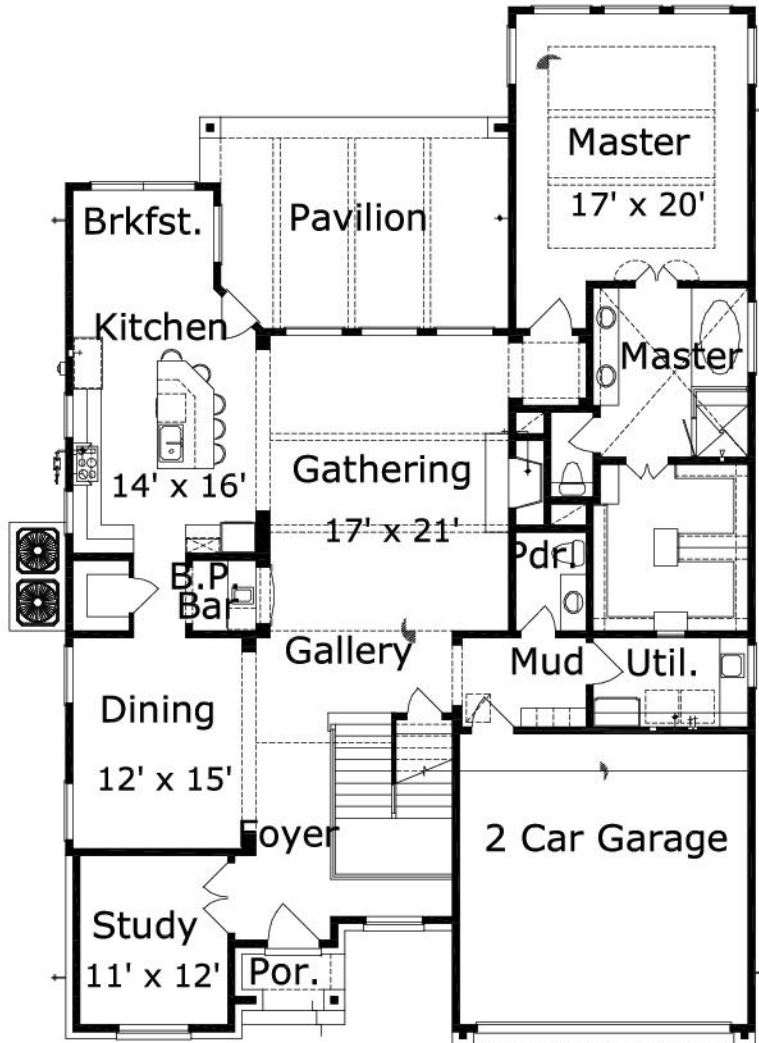

Pine Terrace 4467 : Details

AS LOW AS \$250
FULLY CUSTOMIZABLE &
PROFESSIONALLY DESIGNED

Style	English/Tudor
Exterior Material	Stone & Stucco
Bedrooms	4
Bathrooms	4 / 1
Total Living Sq Ft	4,467
Total Covered Sq Ft	5,276
Dimensions (w x d x h)	49' 0" x 73' 10" x 37' 7"

	First Floor	Other Floors	Other Features	
Square Footage	2,430	2,037	Cov'd. Pavilion	Foyer
Master Bedroom	X		Gallery	Master Down
Dining Room	X		Mud Room	Theater/Media
Living Room	X			
Family Room	X			
Game Room		X		
Study	X			
Guest Room		X		

Garage(s) 2 car, Front Load, Straight In
Stairs

Pine Terrace 4467 : Front Elevation

Pine Terrace 4467 : Floor 1

Pine Terrace 4467 : Floor 2