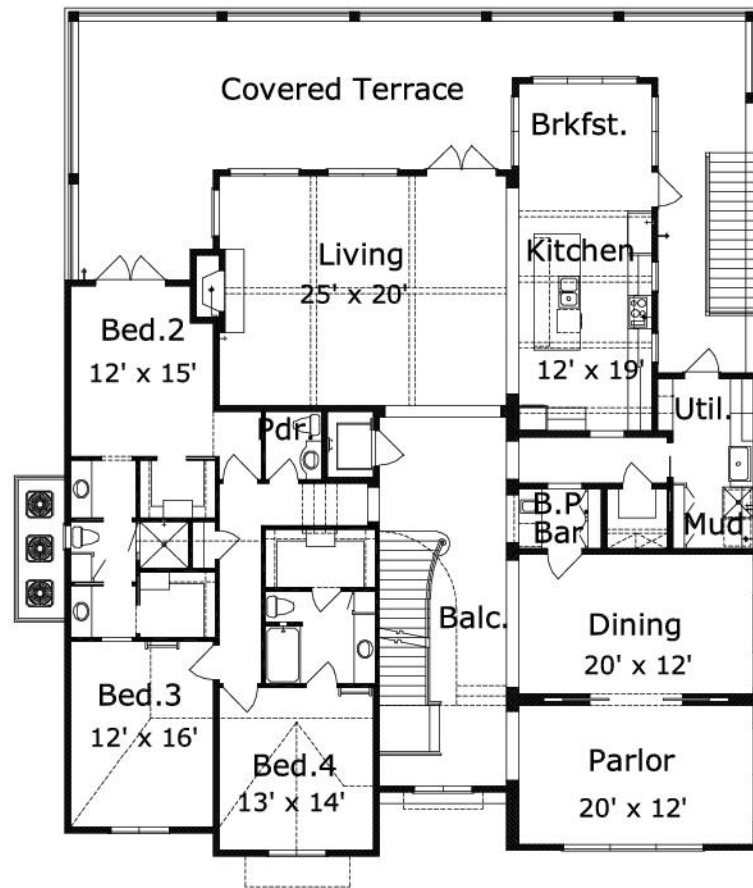

Jeremy 5171 : Details

Style	Beach House/Coastal
Exterior Material	Siding
Bedrooms	4
Bathrooms	3 / 1
Total Living Sq Ft	5,171
Total Covered Sq Ft	10,240
Dimensions (w x d x h)	60' 0" x 73' 2" x 50' 1"

AS LOW AS \$250
FULLY CUSTOMIZABLE &
PROFESSIONALLY DESIGNED

	First Floor	Other Floors	Other Features	
Square Footage	298	4,873	Bar	Butler Pantry
Master Bedroom		X	Cov'd. Front Porch	Cov'd. Rear Porch
Dining Room		X	Ext. Balcony	Foyer
Living Room		X	Master Up	
Family Room		X		
Study		X		
Guest Room		X		

Garage(s) 2 car, Front Load, Straight In
Stairs

Jeremy 5171 : Front Elevation

Jeremy 5171 : Floor 1

Jeremy 5171 : Floor 2

Jeremy 5171 : Floor 3