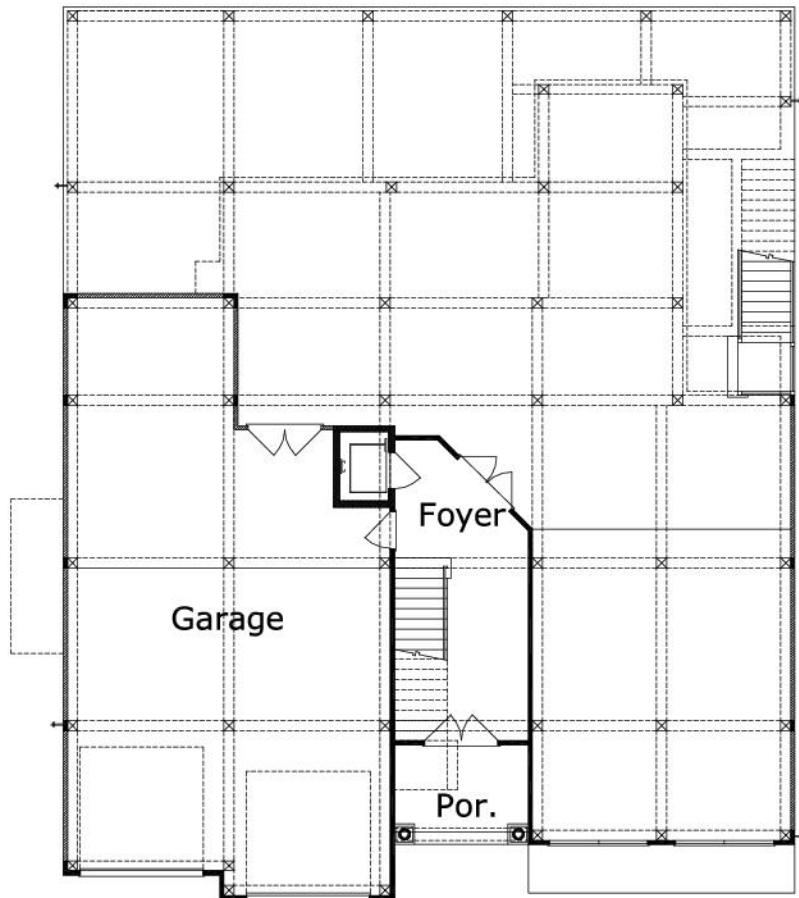

Jeremy 5171 : Details

Style	Beach House/Coastal
Exterior Material	Siding
Bedrooms	4
Bathrooms	3 / 1
Total Living Sq Ft	5,171
Total Covered Sq Ft	10,240
Dimensions (w x d x h)	60' 0" x 73' 2" x 50' 1"

AS LOW AS \$250
FULLY CUSTOMIZABLE &
PROFESSIONALLY DESIGNED

	First Floor	Other Floors	Other Features	
Square Footage	298	4,873	Bar	Butler Pantry
Master Bedroom		X	Cov'd. Front Porch	Cov'd. Rear Porch
Dining Room		X	Ext. Balcony	Foyer
Living Room		X	Master Up	
Family Room		X		
Study		X		
Guest Room		X		

Garage(s) 2 car, Front Load, Straight In
Stairs

Jeremy 5171 : Front Elevation

Jeremy 5171 : Floor 1

Jeremy 5171 : Floor 2

Jeremy 5171 : Floor 3