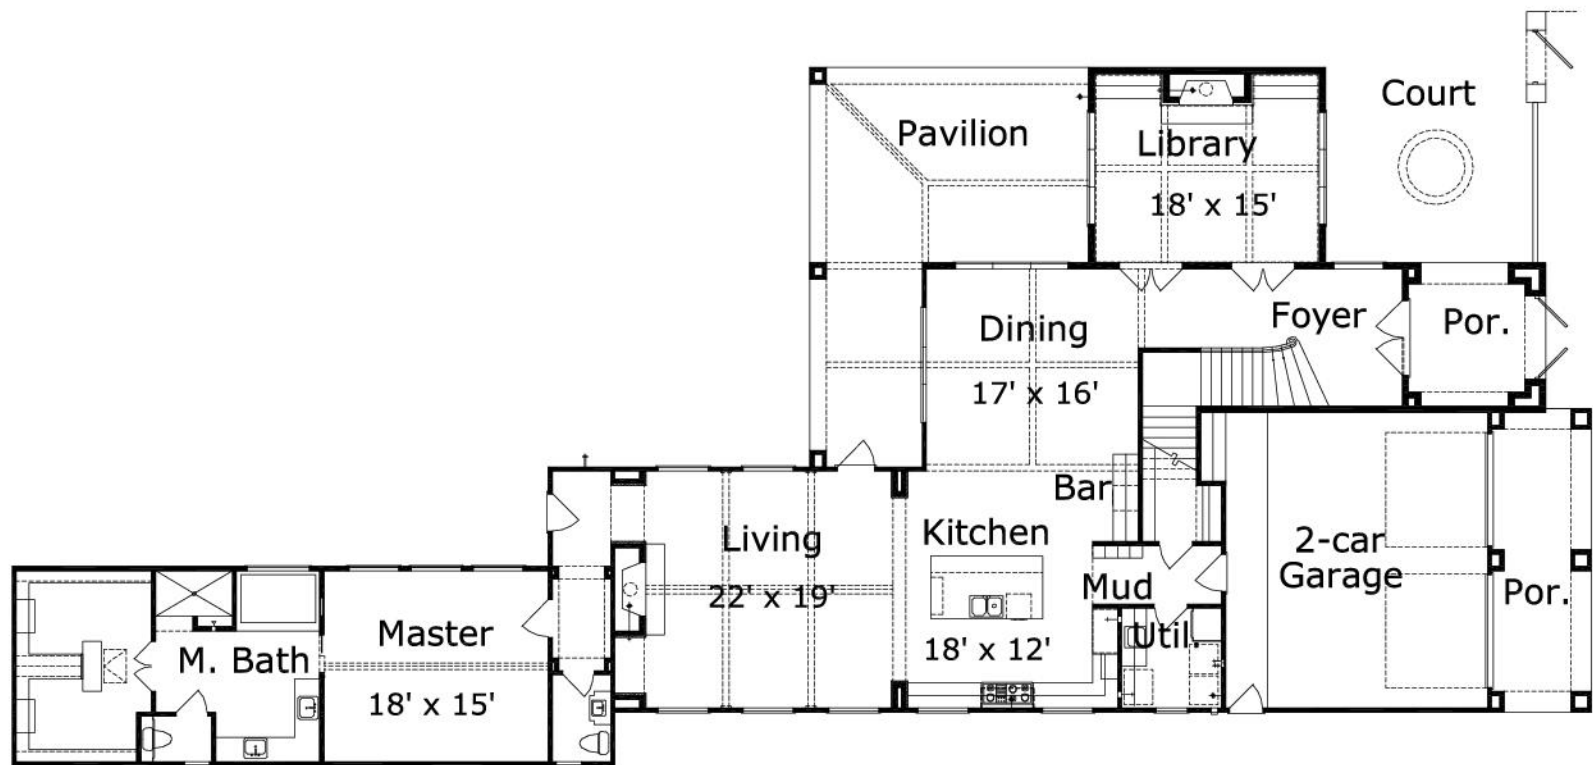

Skylight 4000 : Floor 1