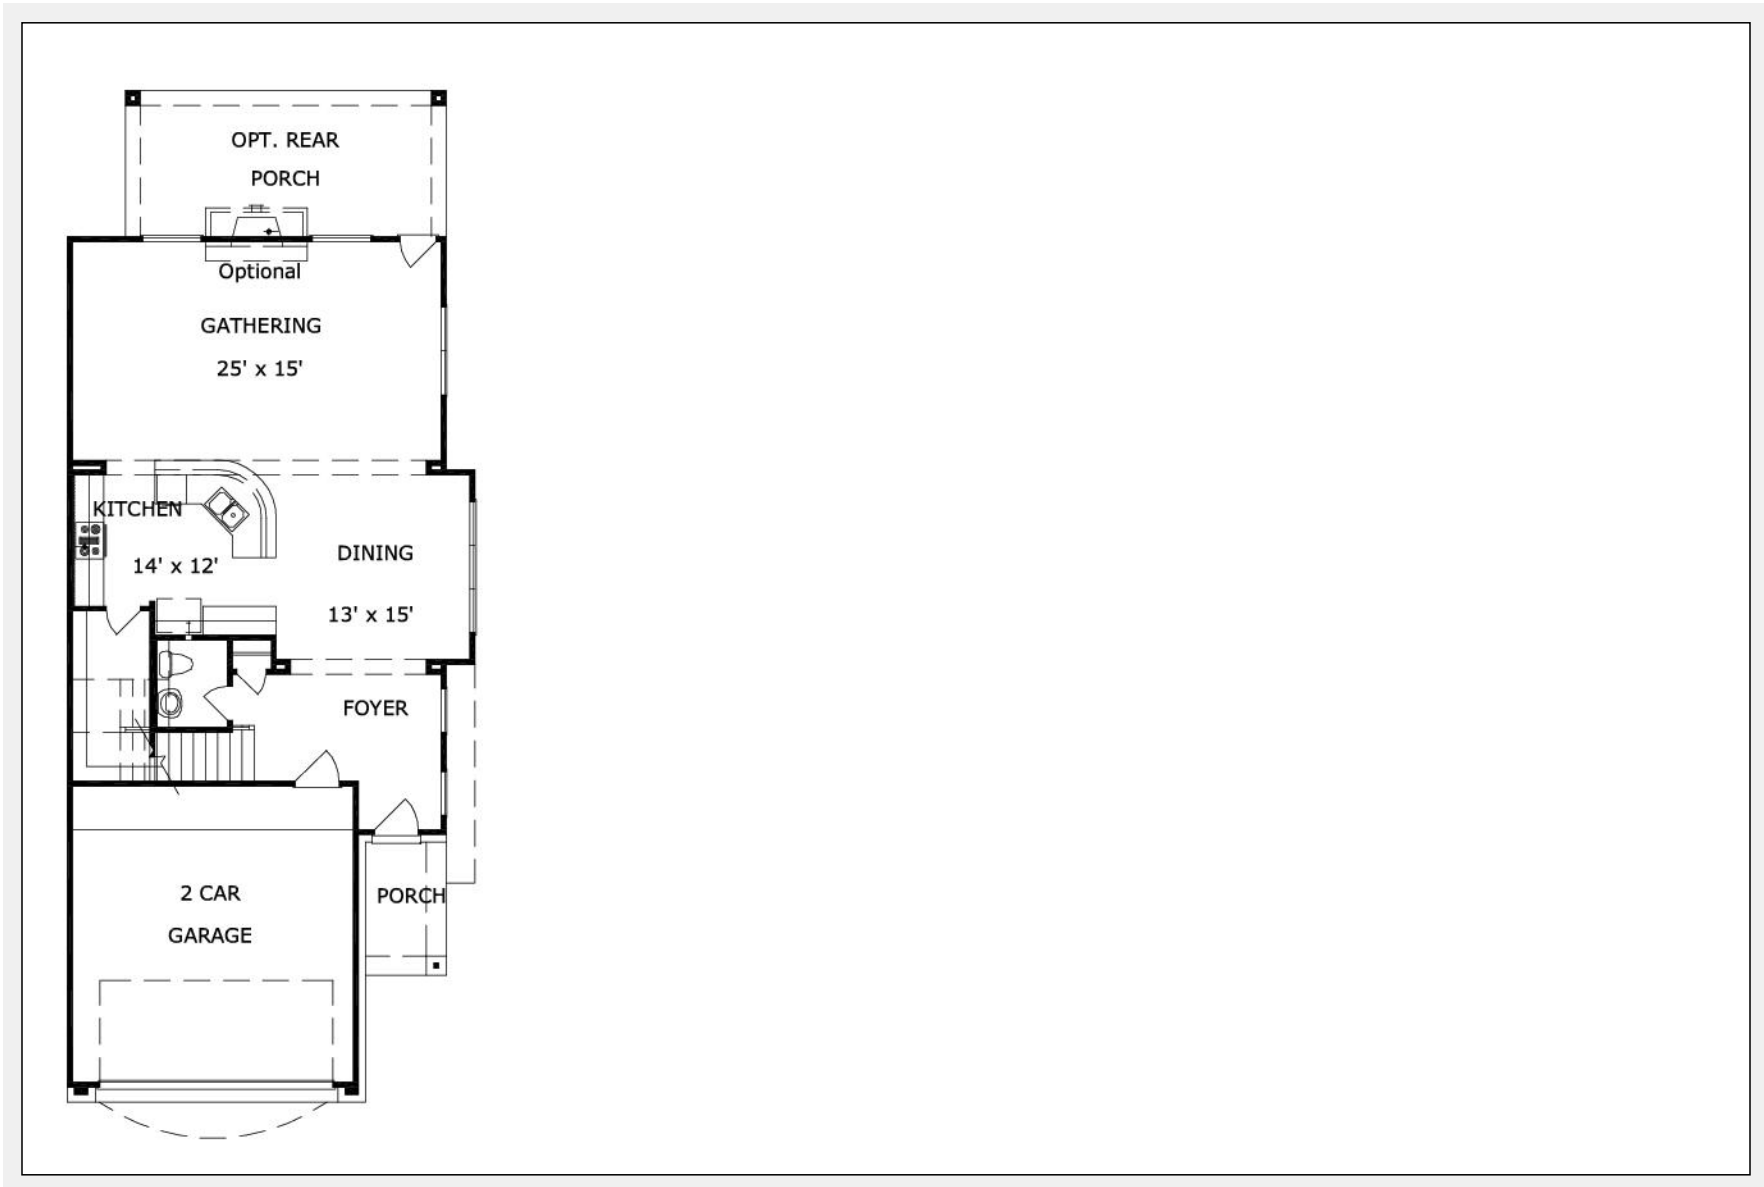

Lisbon 2540.6 : Floor 1