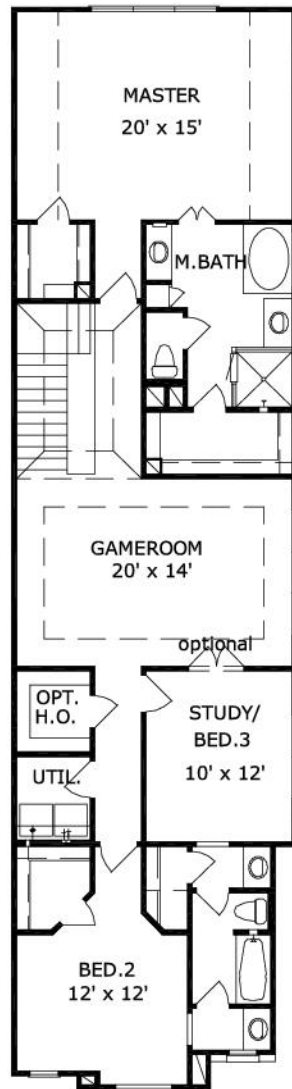

Athens 2422.4 : Details

AS LOW AS \$250
FULLY CUSTOMIZABLE &
PROFESSIONALLY DESIGNED

Style	Craftsman/Victorian
Exterior Material	Brick & Siding
Bedrooms	3
Bathrooms	2 / 1
Total Living Sq Ft	2,422
Total Covered Sq Ft	2,908
Dimensions (w x d x h)	20' 6" x 76' 0" x 27' 4"

	First Floor	Other Floors	Other Features	
Square Footage	922	1,500	Foyer	Master Up
Master Bedroom		X		
Dining Room	X			
Living Room	X			
Family Room	X			
Guest Room		X		

Garage(s) 2 car, Front Load, Straight In
Stairs

Athens 2422.4 : Front Elevation

Athens 2422.4 : Floor 1

Athens 2422.4 : Floor 2