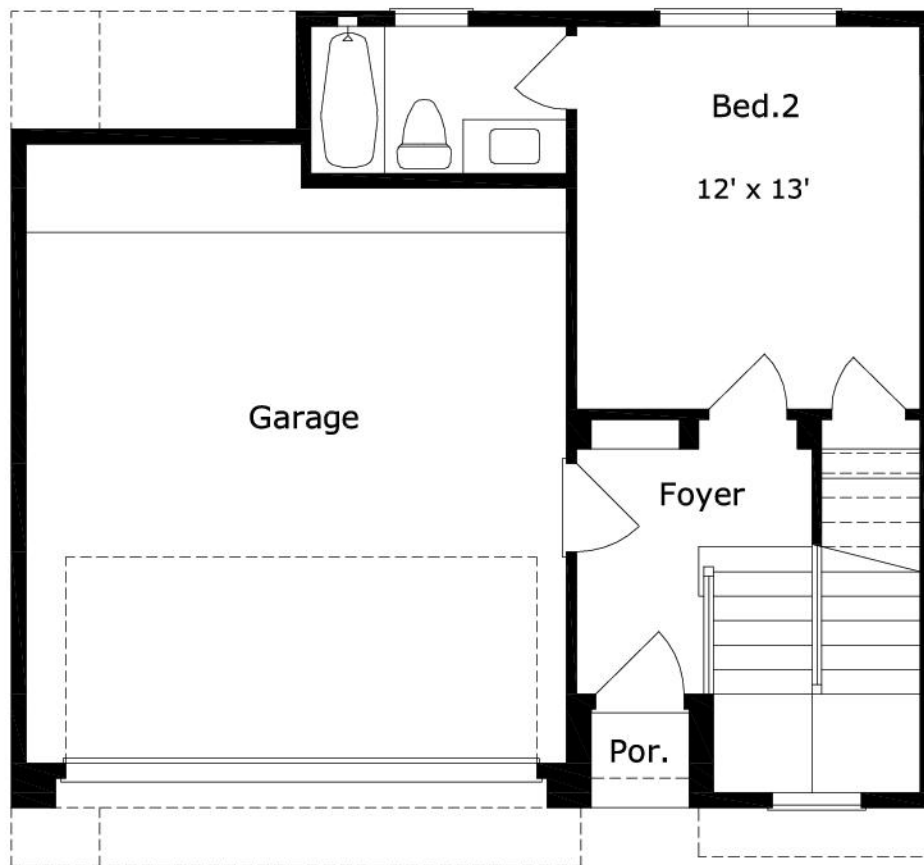

Bender 2061 : Floor 1