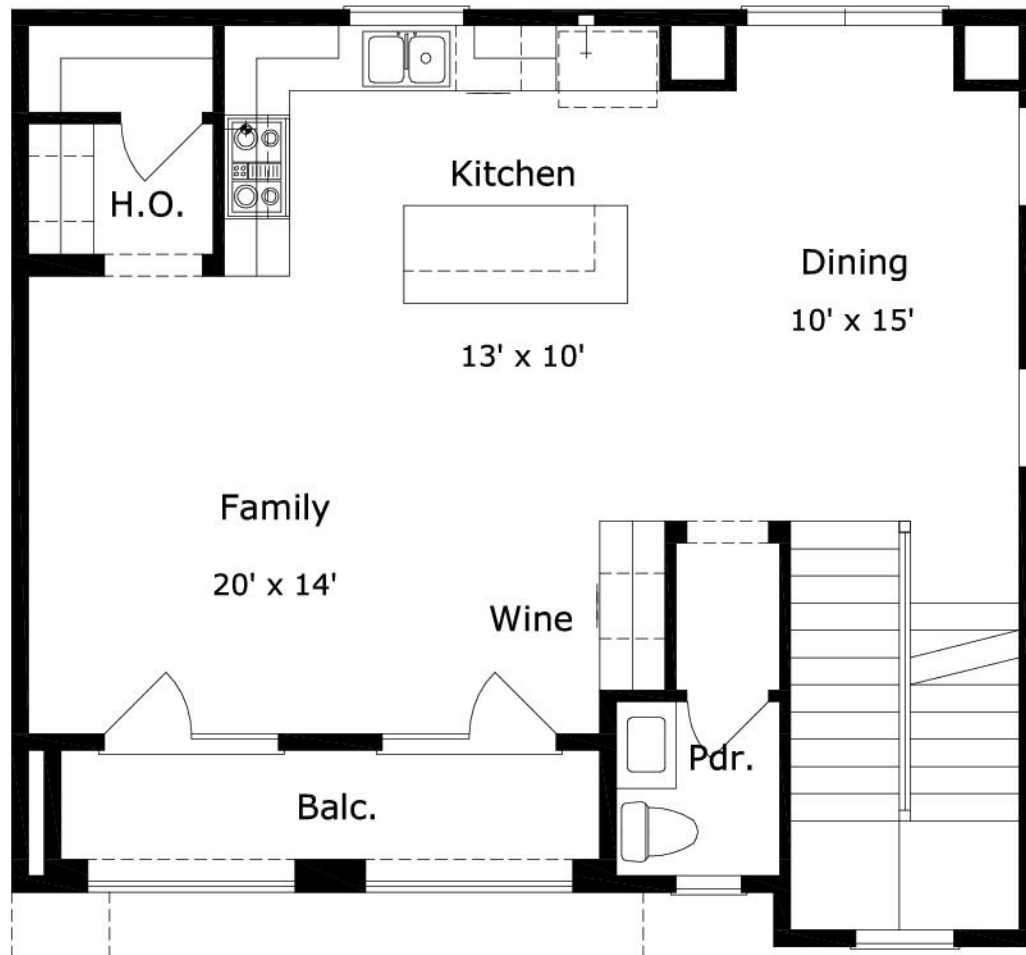

Bender 2061 : Floor 2