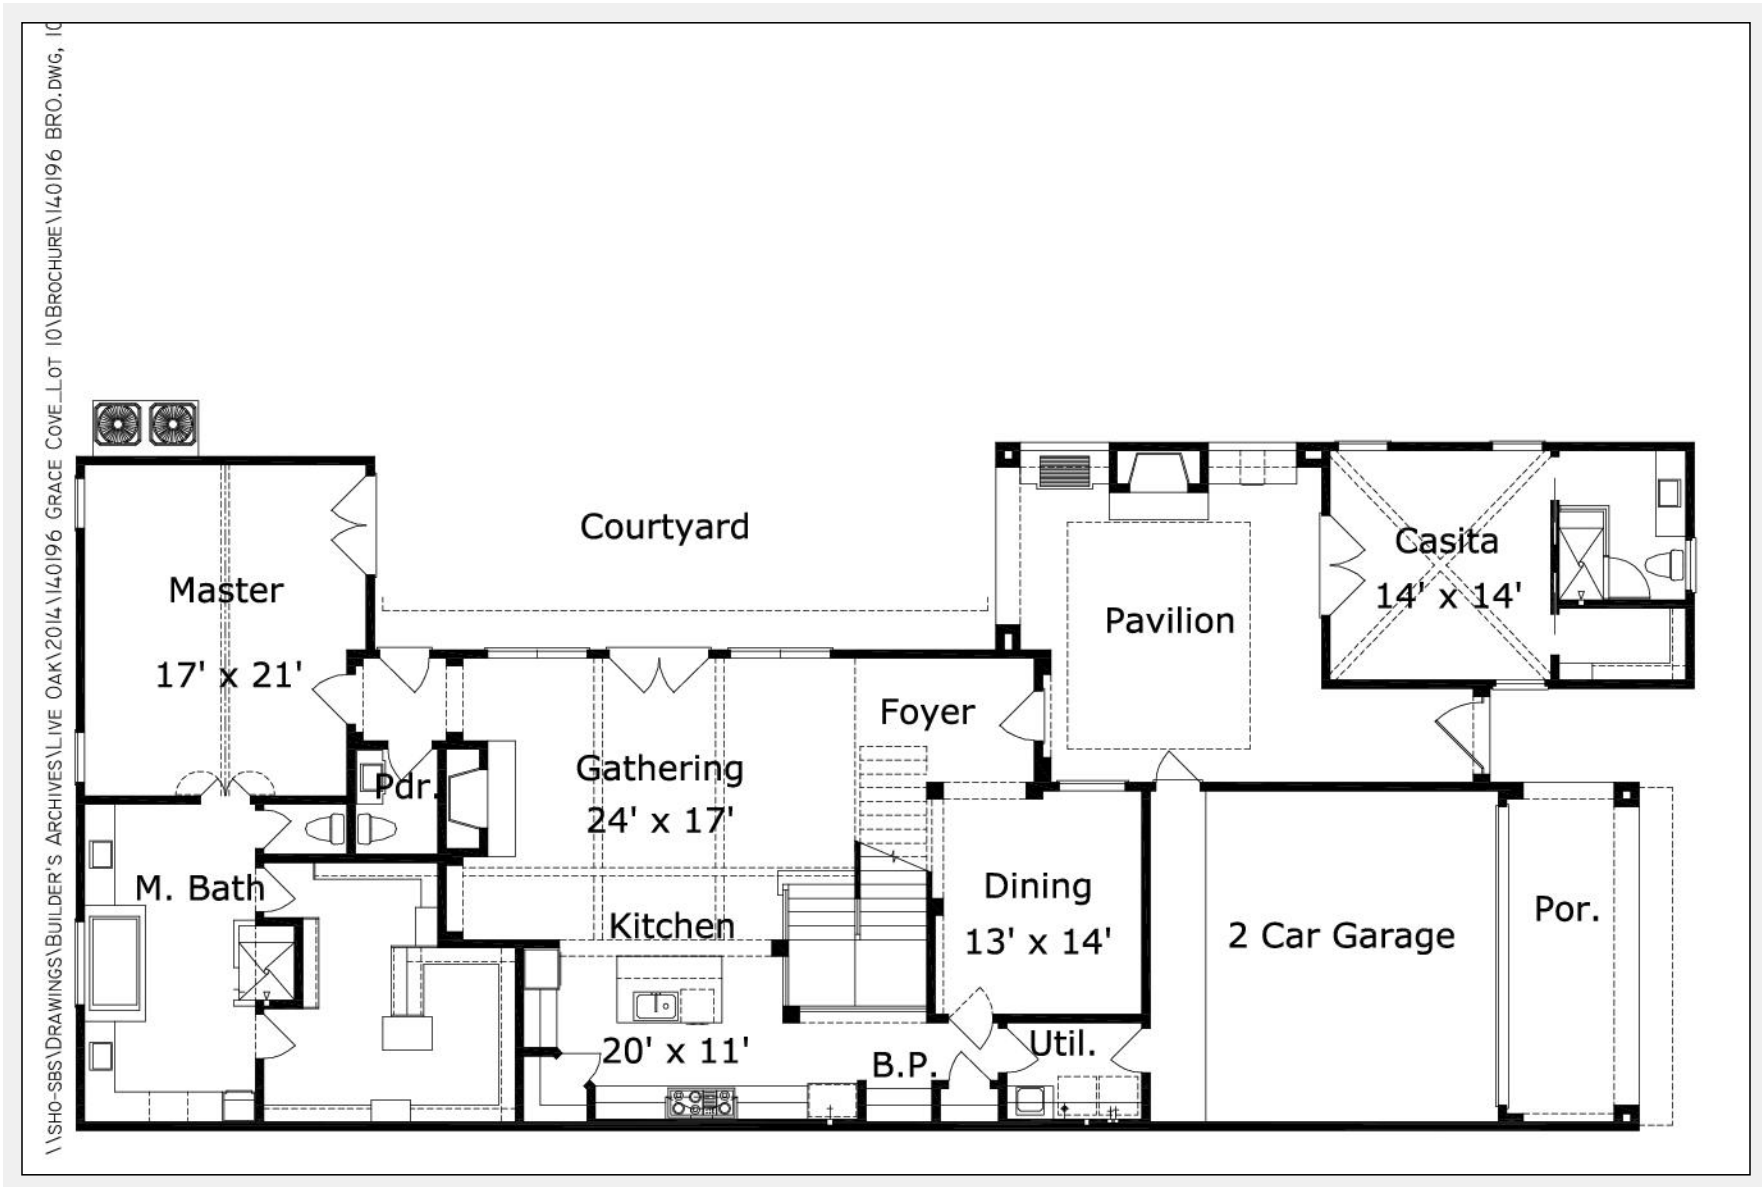

Adelaide 3544 : Details

AS LOW AS \$250
FULLY CUSTOMIZABLE &
PROFESSIONALLY DESIGNED

Style	Traditional
Exterior Material	Stucco
Bedrooms	3
Bathrooms	4 / 1
Total Living Sq Ft	3,544
Total Covered Sq Ft	4,933
Dimensions (w x d x h)	97' 8" x 41' 6" x 32' 7"

	First Floor	Other Floors	Other Features	
Square Footage	2,042	1,502	Butler Pantry	Casita
Master Bedroom	X		Courtyard	Cov'd. Pavilion
Dining Room	X		Foyer	Portico
Living Room	X			
Game Room		X		
Study		X		
Garage(s)	2 car, Front Load, Straight In			
Stairs	Standard			

Adelaide 3544 : Front Elevation

Adelaide 3544 : Floor 1

Adelaide 3544 : Floor 2