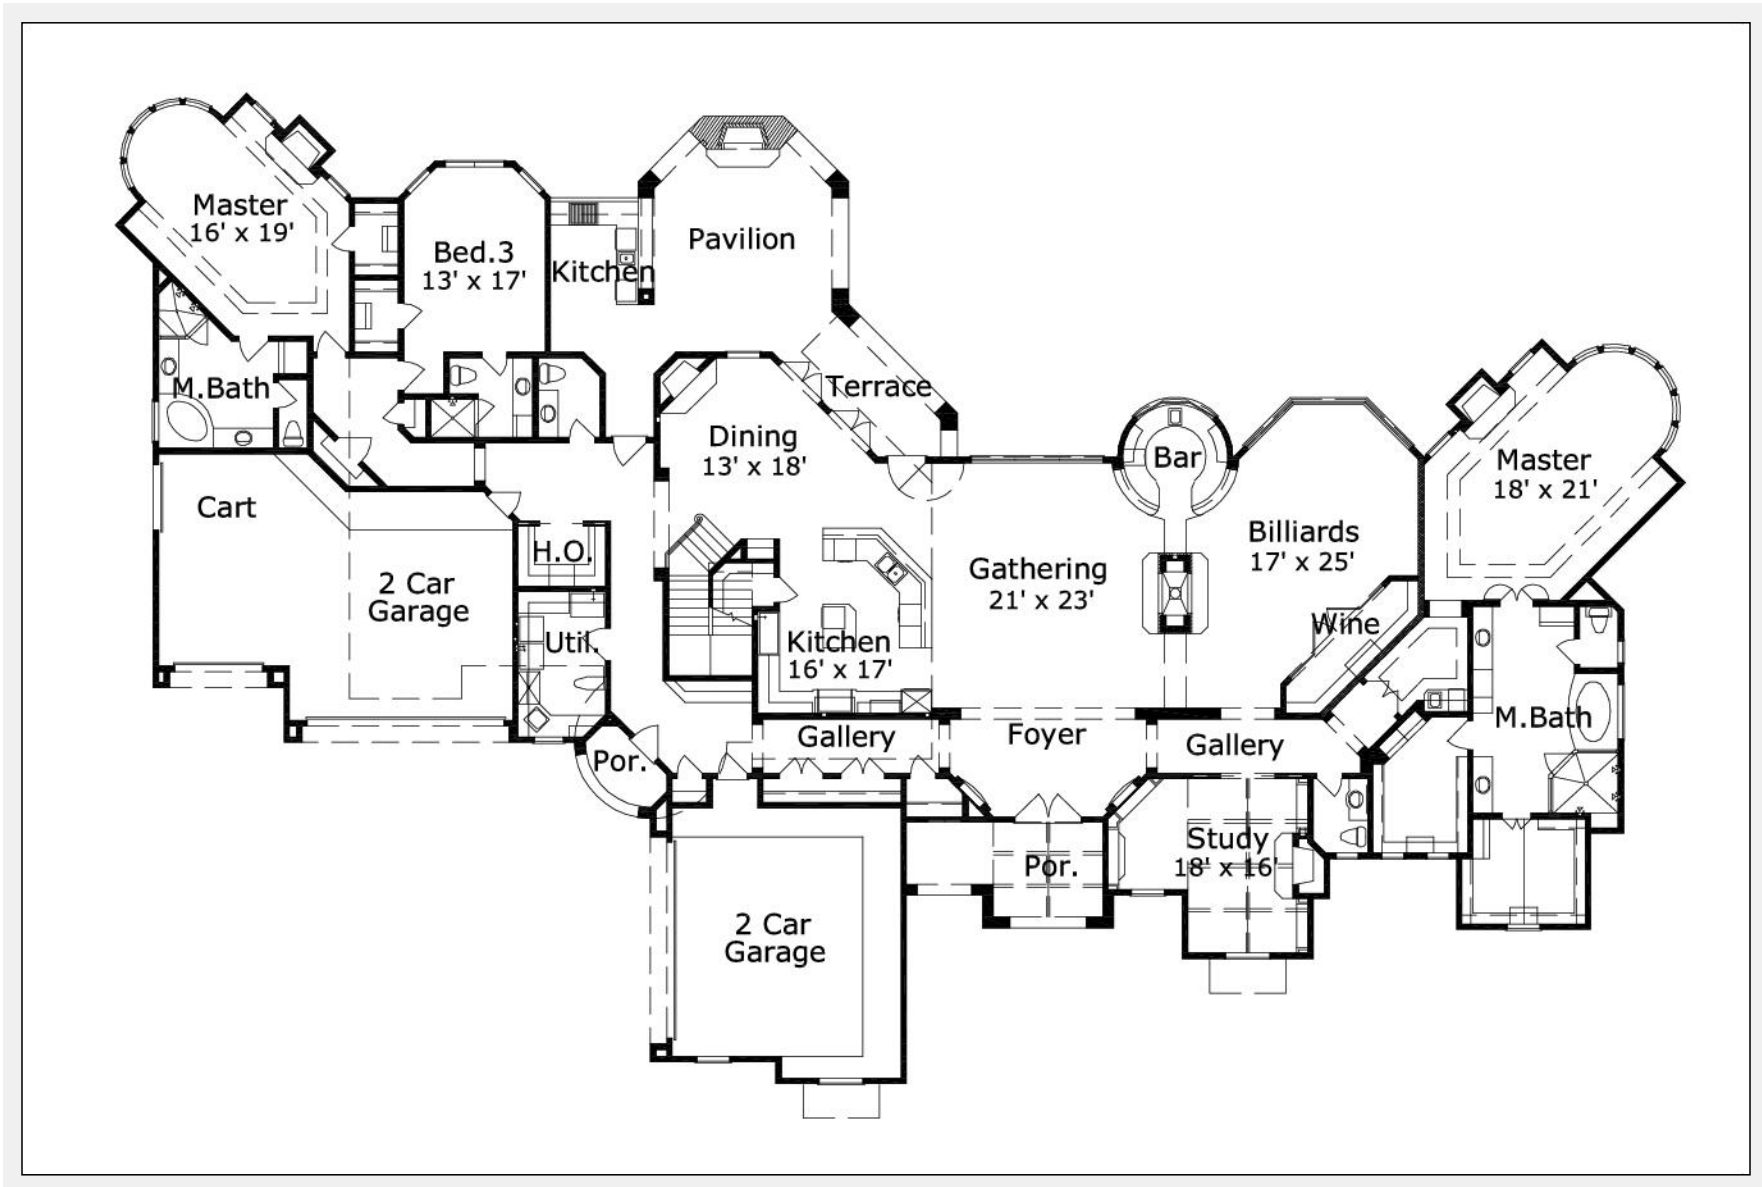

Nye 7595 : Details

AS LOW AS \$250
FULLY CUSTOMIZABLE &
PROFESSIONALLY DESIGNED

Style	Hill Country/Ranch
Exterior Material	Stone & Stucco
Bedrooms	6
Bathrooms	6 / 2
Total Living Sq Ft	7,595
Total Covered Sq Ft	10,242
Dimensions (w x d x h)	144' 2" x 91' 11" x 38' 10"

	First Floor	Other Floors	Other Features	
Square Footage	5,518	2,077	2 Master Bedrooms	Bar
Master Bedroom	X		Billards Room	Butler Pantry
Dining Room	X		Cov'd. Pavilion	Cov'd. Rear Porch
Living Room	X		Cov'd. Terrace	Foyer
Family Room	X		Gallery	Home Office
Game Room		X	Master Down	Outdoor Fireplace
Study	X		Outdoor Kitchen	Storage
Guest Room	X		Theater/Media	
Home Theater		X		

Garage(s) 4 car, Front Load, Split
Stairs

Nye 7595 : Front Elevation

Nye 7595 : Floor 1

Nye 7595 : Floor 2