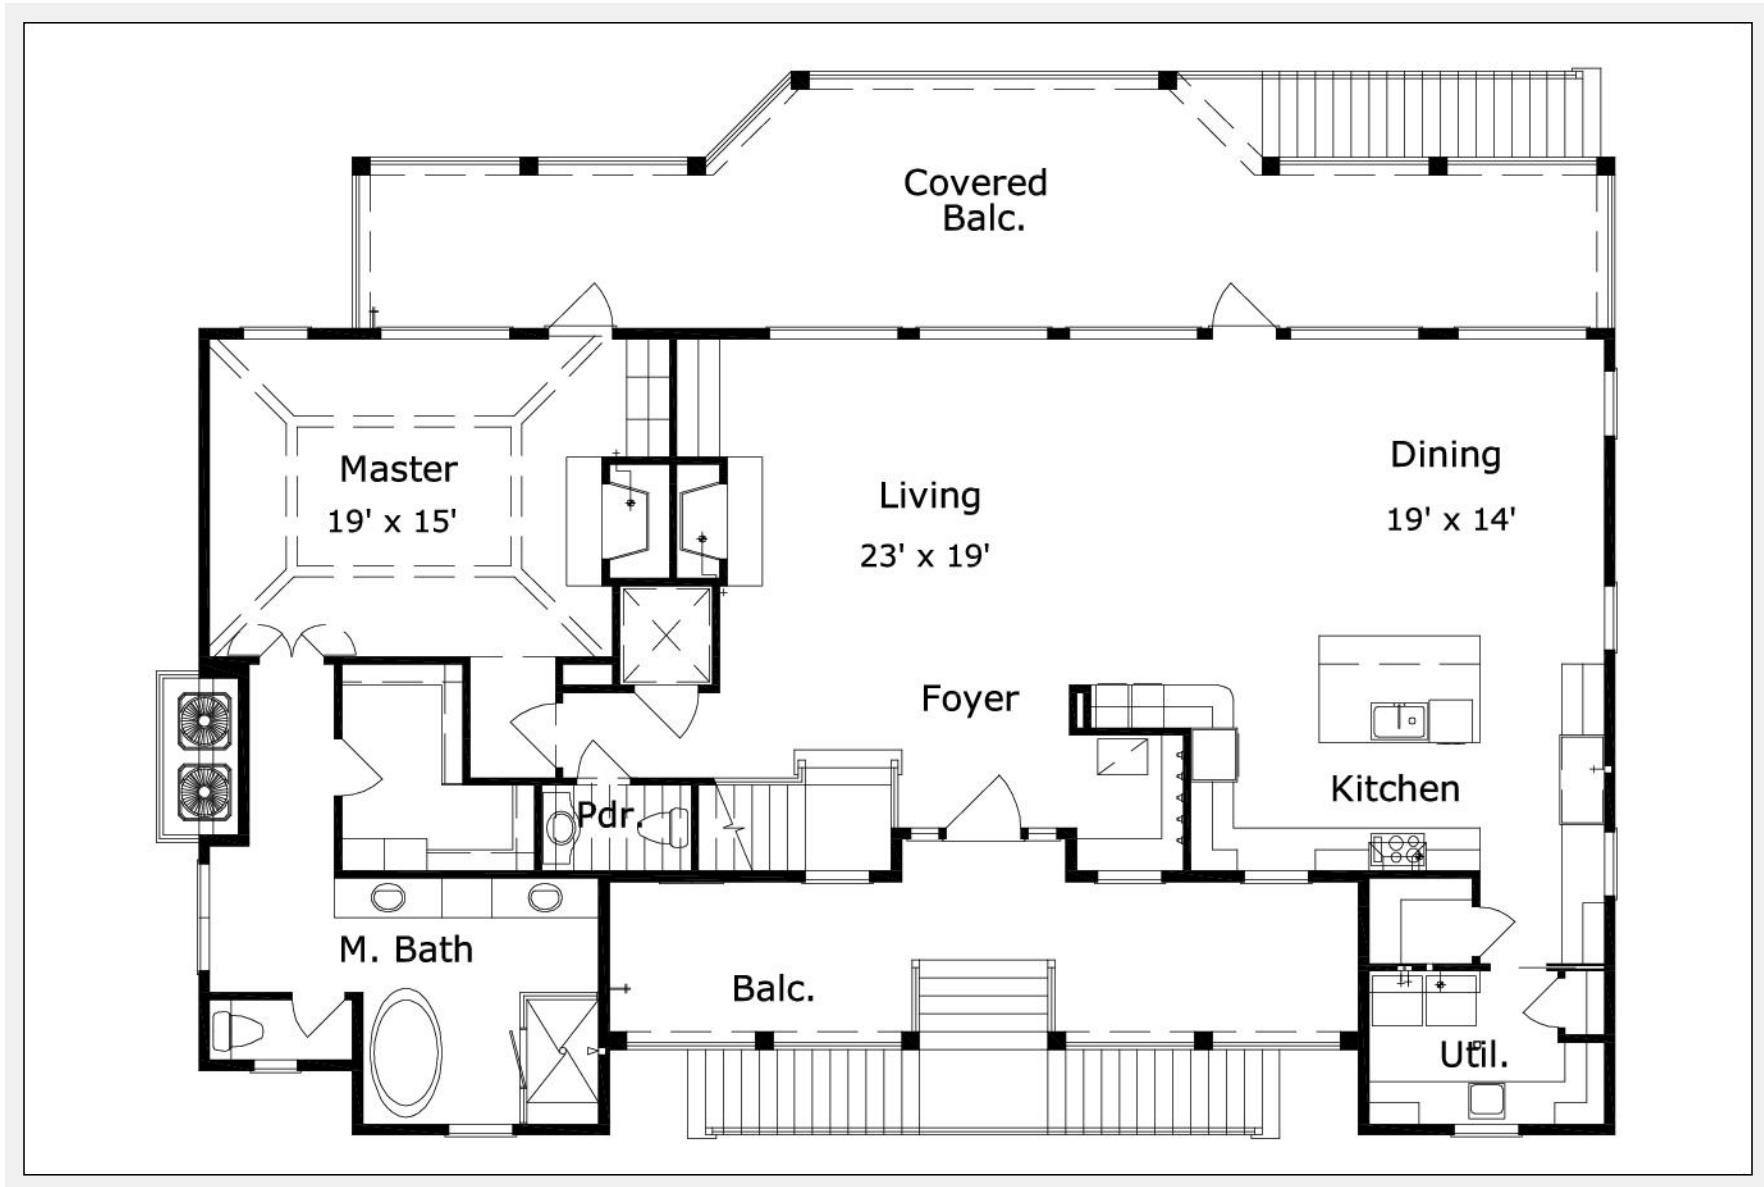

Oakley 3288 : Details

Style	Beach House/Coastal
Exterior Material	Siding
Bedrooms	4
Bathrooms	4 / 1
Total Living Sq Ft	3,288
Total Covered Sq Ft	7,079
Dimensions (w x d x h)	66' 2" x 49' 8" x 43' 3"

AS LOW AS \$250
FULLY CUSTOMIZABLE &
PROFESSIONALLY DESIGNED

	First Floor	Other Floors	Other Features	
Square Footage	0	3,298	Ext. Balcony	Foyer
Master Bedroom		X	Master Fireplace	Master Up
Dining Room		X	Optional Elevator	Storage
Living Room		X		
Garage(s)	1 car, Front Load, Straight In			
Stairs	Split (2 flights)			

Oakley 3288 : Front Elevation

Oakley 3288 : Floor 1

Oakley 3288 : Floor 2

Oakley 3288 : Floor 3