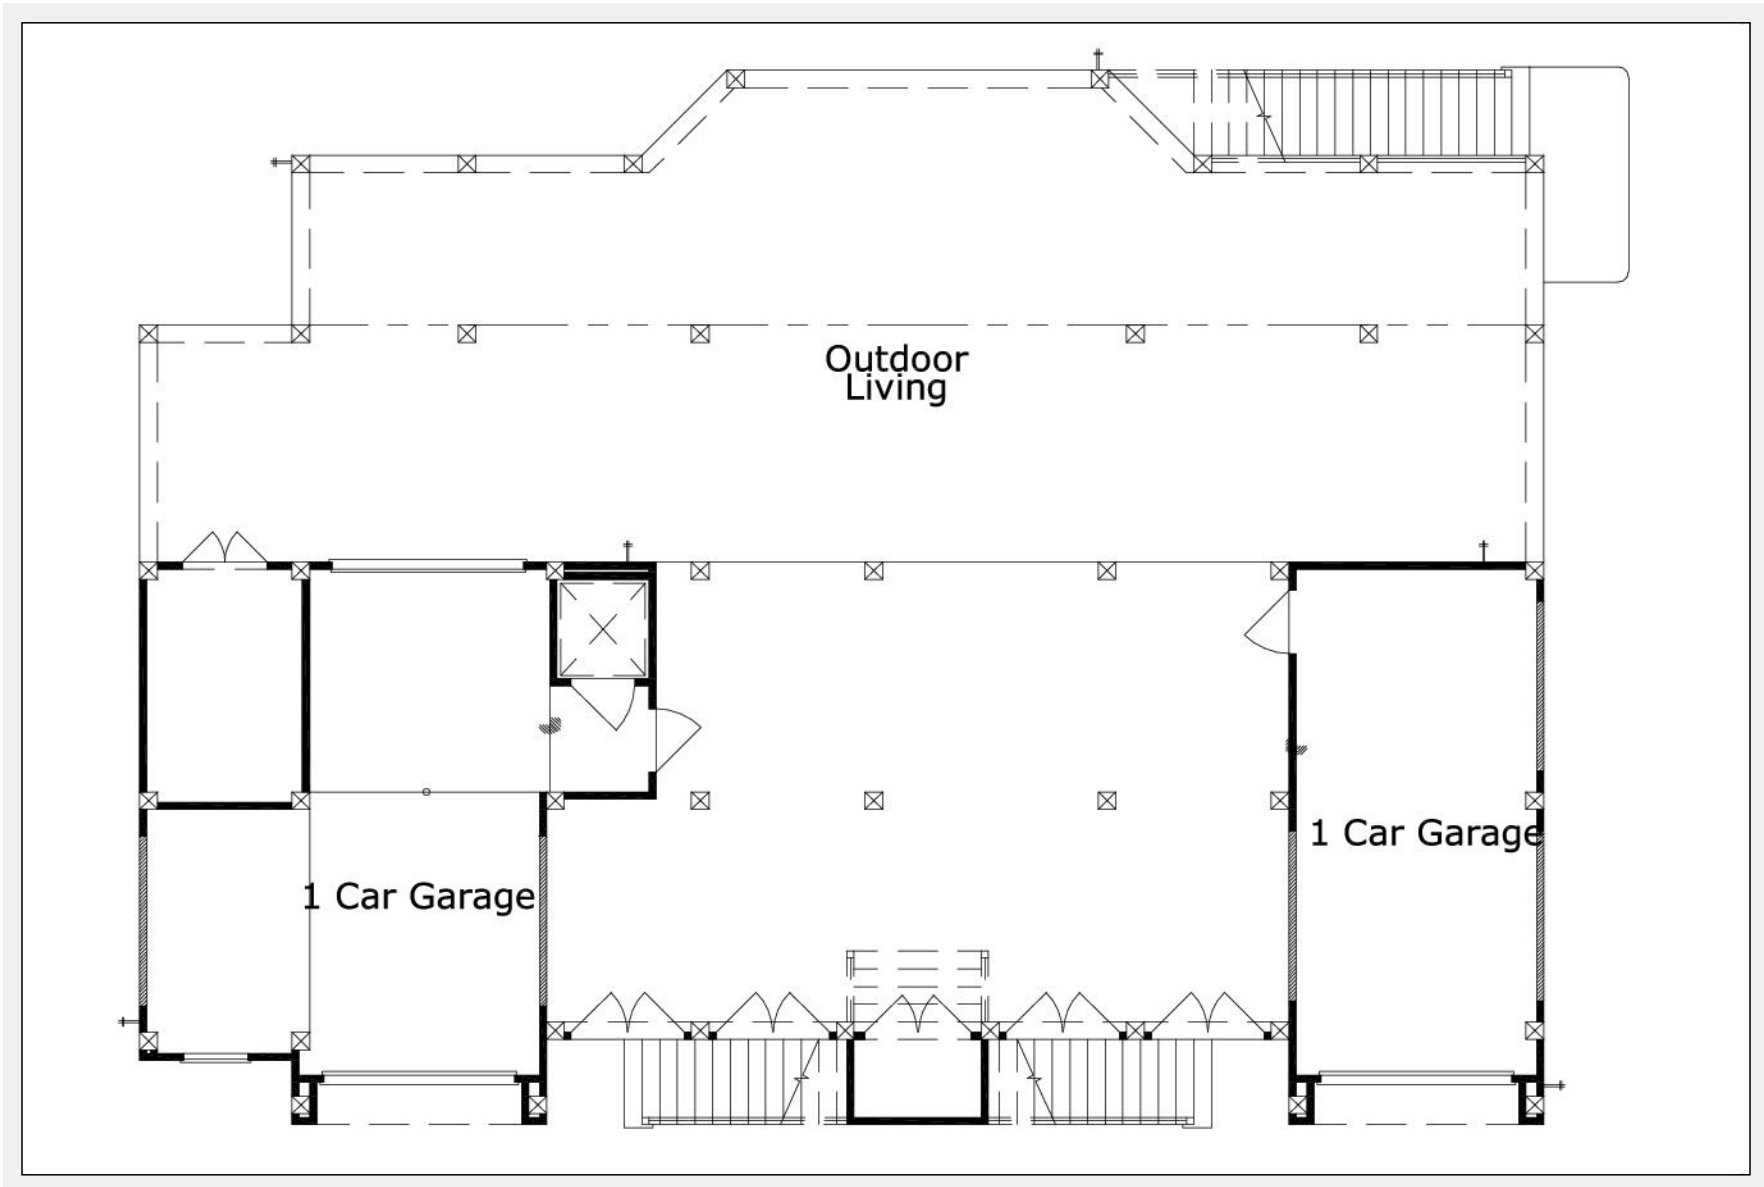

Oakley 3288 : Details

Style	Beach House/Coastal
Exterior Material	Siding
Bedrooms	4
Bathrooms	4 / 1
Total Living Sq Ft	3,288
Total Covered Sq Ft	7,079
Dimensions (w x d x h)	66' 2" x 49' 8" x 43' 3"

AS LOW AS \$250
FULLY CUSTOMIZABLE &
PROFESSIONALLY DESIGNED

	First Floor	Other Floors	Other Features	
Square Footage	0	3,298	Ext. Balcony	Foyer
Master Bedroom		X	Master Fireplace	Master Up
Dining Room		X	Optional Elevator	Storage
Living Room		X		
Garage(s)	1 car, Front Load, Straight In			
Stairs	Split (2 flights)			

Oakley 3288 : Front Elevation

Oakley 3288 : Floor 1

Oakley 3288 : Floor 2

Oakley 3288 : Floor 3