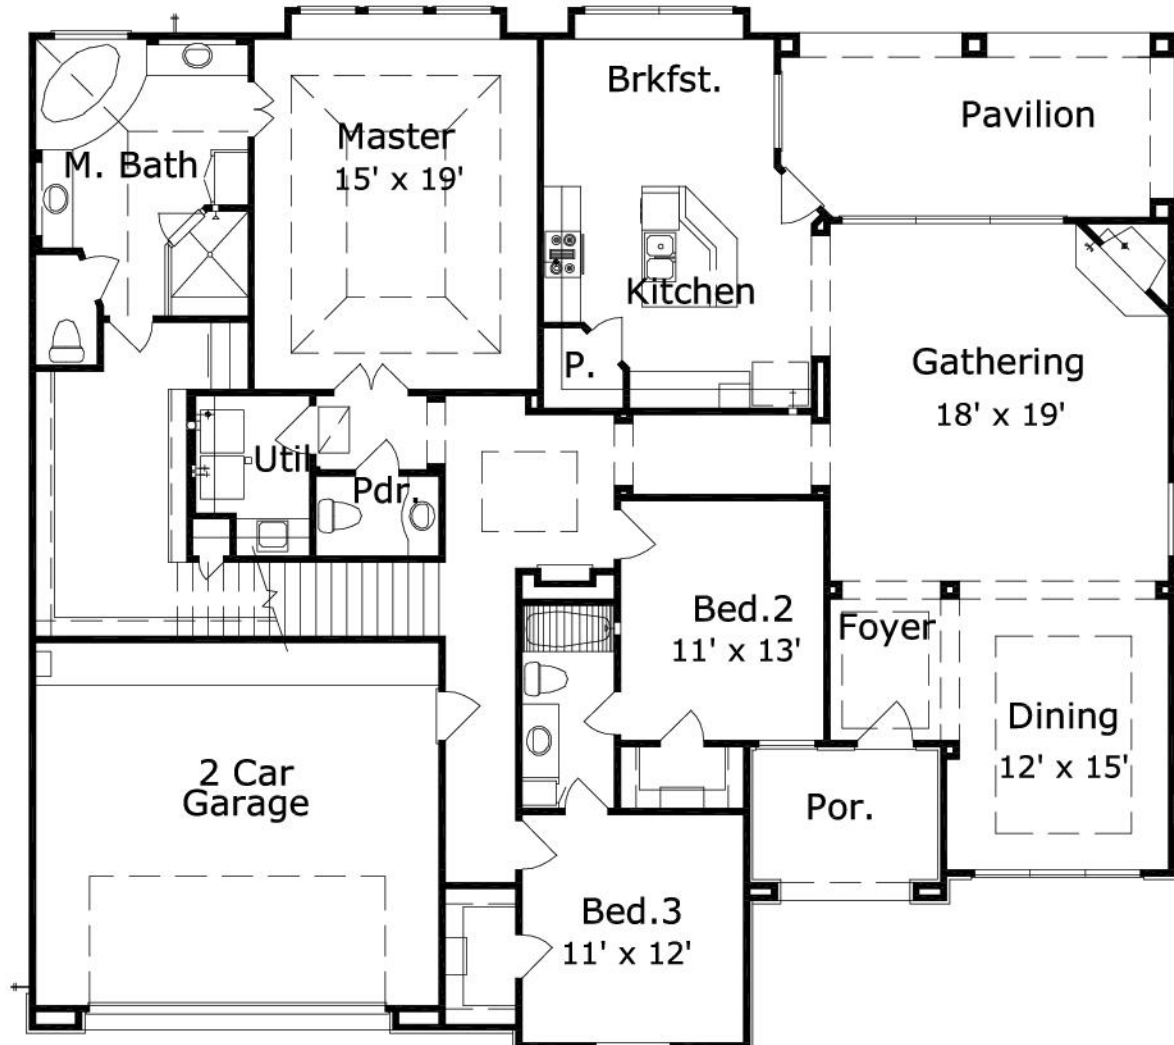

Halton 2845 : Details

AS LOW AS \$250
FULLY CUSTOMIZABLE &
PROFESSIONALLY DESIGNED

Style	Country French
Exterior Material	Stucco & Cultured Stone
Bedrooms	3
Bathrooms	2 / 2
Total Living Sq Ft	2,845
Total Covered Sq Ft	3,607
Dimensions (w x d x h)	62' 0" x 55' 0" x 27' 1"

	First Floor	Other Floors	Other Features	
Square Footage	2,438	407	Cov'd. Pavilion	Cov'd. Side Porch
Master Bedroom	X		Foyer	
Dining Room	X			
Living Room	X			
Game Room		X		
Garage(s)	2 car, Front Load, Straight In			
Stairs	Standard			

Halton 2845 : Front Elevation

Halton 2845 : Floor 1

Halton 2845 : Floor 2