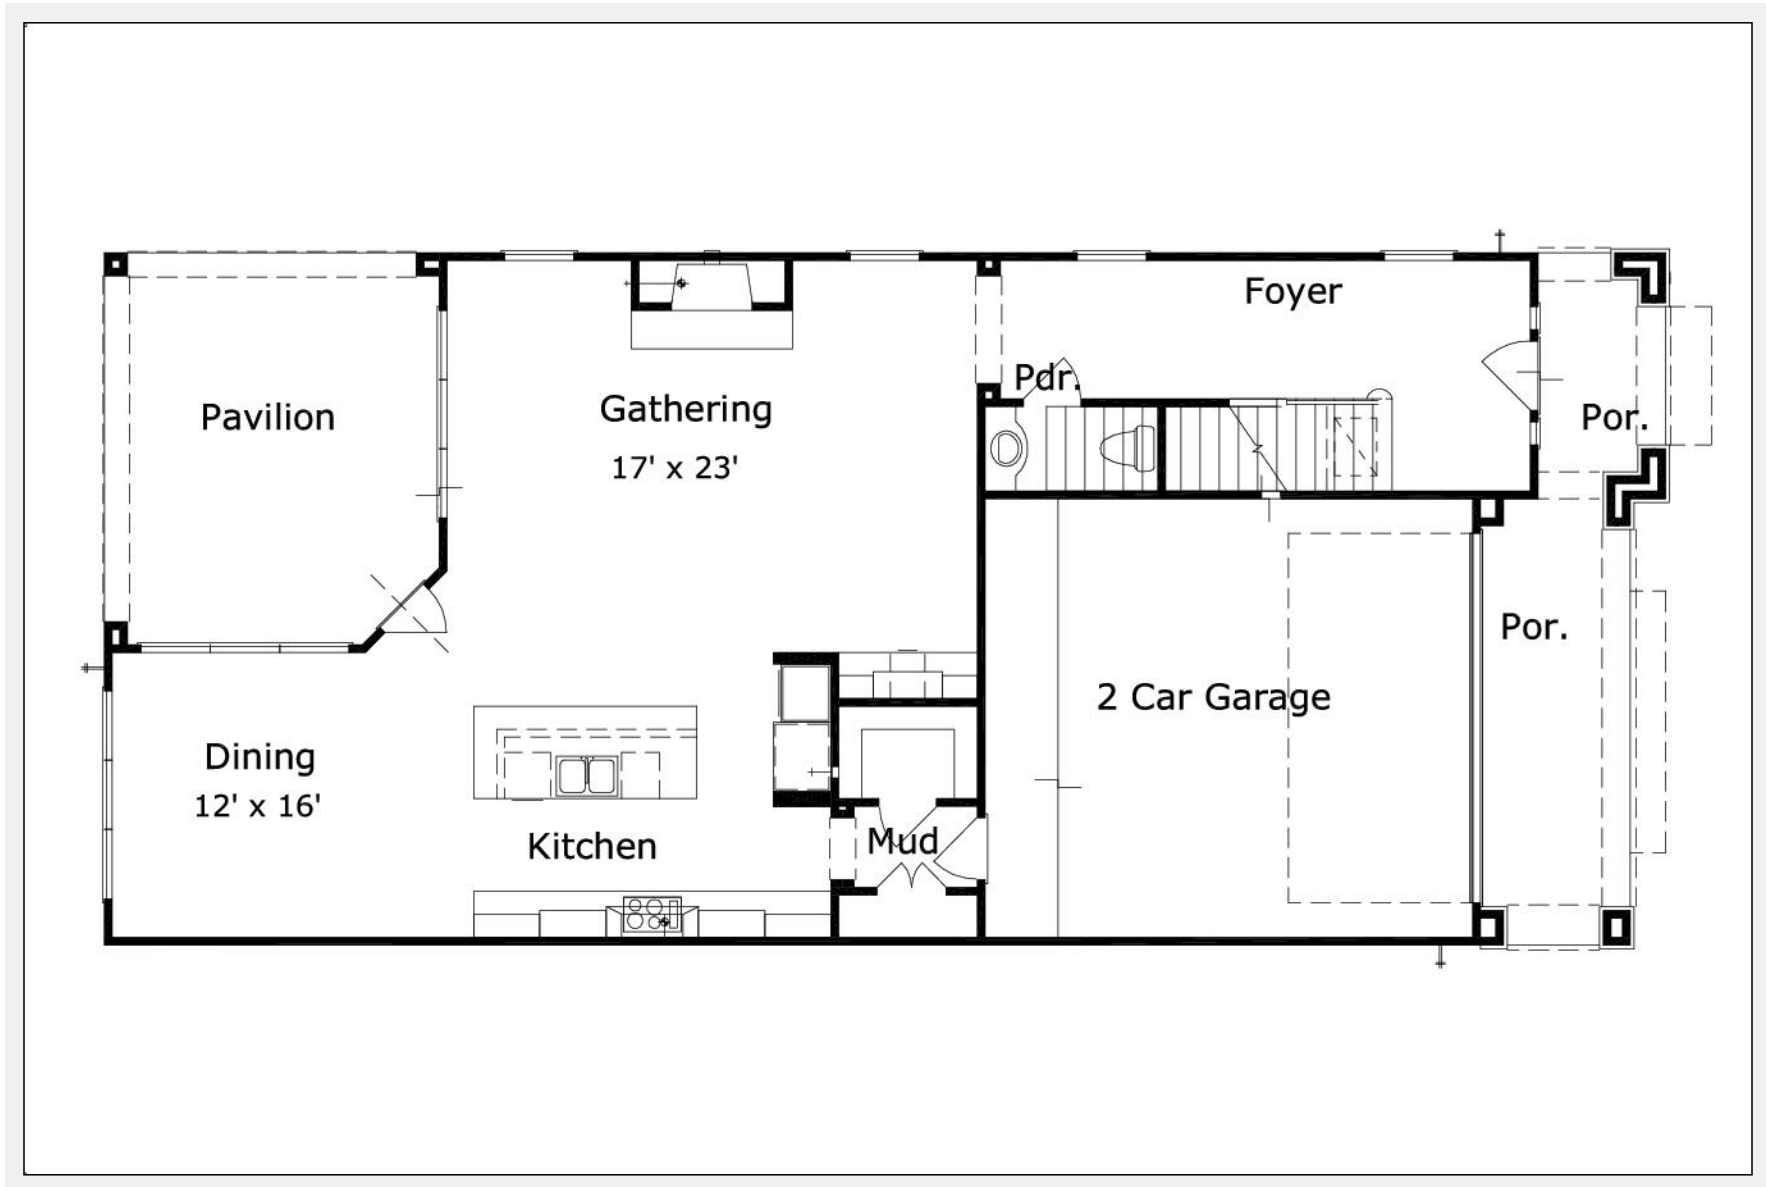

Manresa 2958 : Details

AS LOW AS \$250
FULLY CUSTOMIZABLE &
PROFESSIONALLY DESIGNED

Style	Tuscan
Exterior Material	Stucco & Cultured Stone
Bedrooms	3
Bathrooms	3 / 1
Total Living Sq Ft	2,958
Total Covered Sq Ft	3,964
Dimensions (w x d x h)	67' 8" x 30' 0" x 0' 0"

	First Floor	Other Floors	Other Features	
Square Footage	1,160	1,798	Cov'd. Front Porch	Cov'd. Pavilion
Master Bedroom		X	Ext. Balcony	Foyer
Dining Room	X		Mud Entry	Mud Room
Living Room	X		Portico	
Game Room		X		
Study		X		
Garage(s)	2 car, Front Load, Straight In			
Stairs	Standard			

Manresa 2958 : Front Elevation

Manresa 2958 : Floor 1

Manresa 2958 : Floor 2