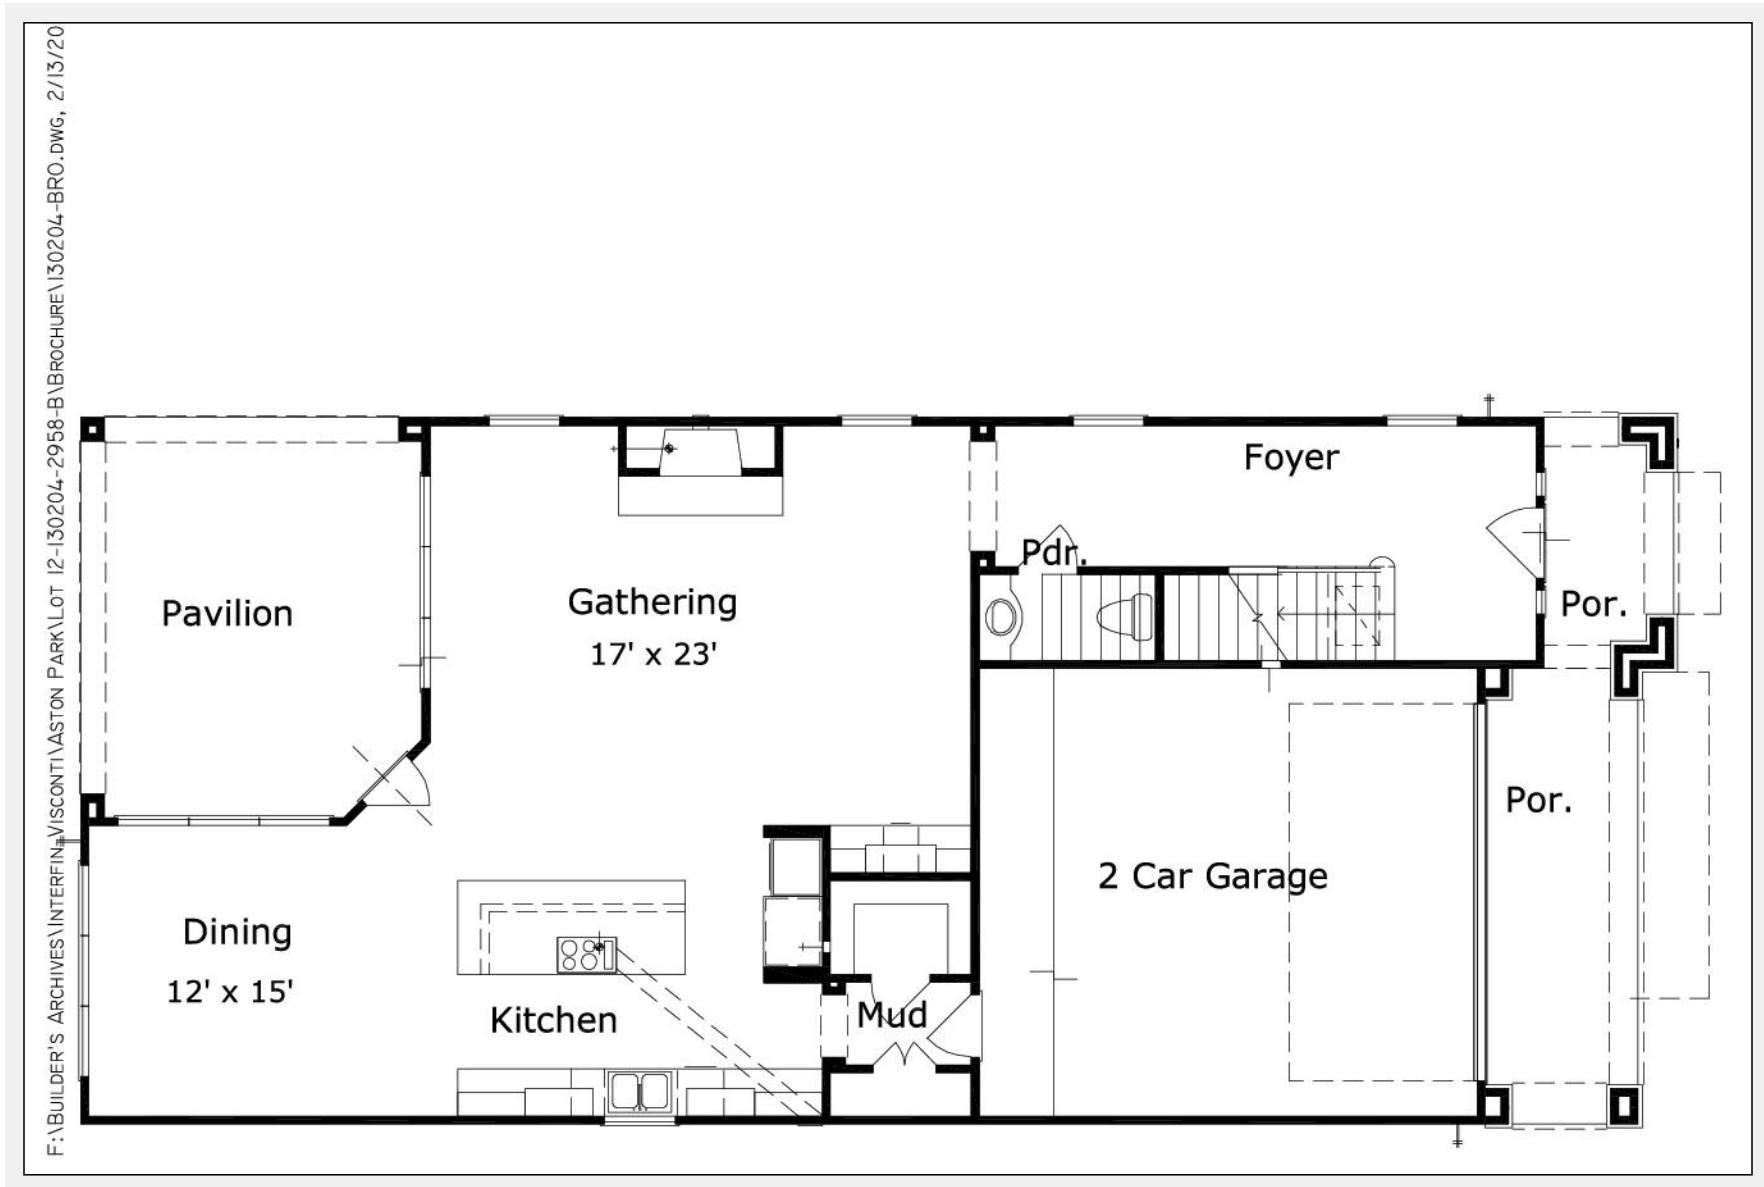

## Laurel 2958 : Details

**AS LOW AS \$250**  
**FULLY CUSTOMIZABLE &**  
**PROFESSIONALLY DESIGNED**

<b>Style</b>	Tuscan
<b>Exterior Material</b>	Stucco & Cultured Stone
<b>Bedrooms</b>	3
<b>Bathrooms</b>	3 / 1
<b>Total Living Sq Ft</b>	2,958
<b>Total Covered Sq Ft</b>	3,964
<b>Dimensions (w x d x h)</b>	67' 8" x 30' 0" x 0' 0"

	First Floor	Other Floors	Other Features	
<b>Square Footage</b>	1,160	1,798	Cov'd. Front Porch	Cov'd. Pavilion
<b>Master Bedroom</b>		X	Ext. Balcony	Foyer
<b>Dining Room</b>	X		Master Up	Mud Entry
<b>Living Room</b>	X		Mud Room	Portico
<b>Game Room</b>		X		
<b>Study</b>		X		

**Garage(s)** 2 car, Front Load, Straight In  
**Stairs**

# Laurel 2958 : Floor 1