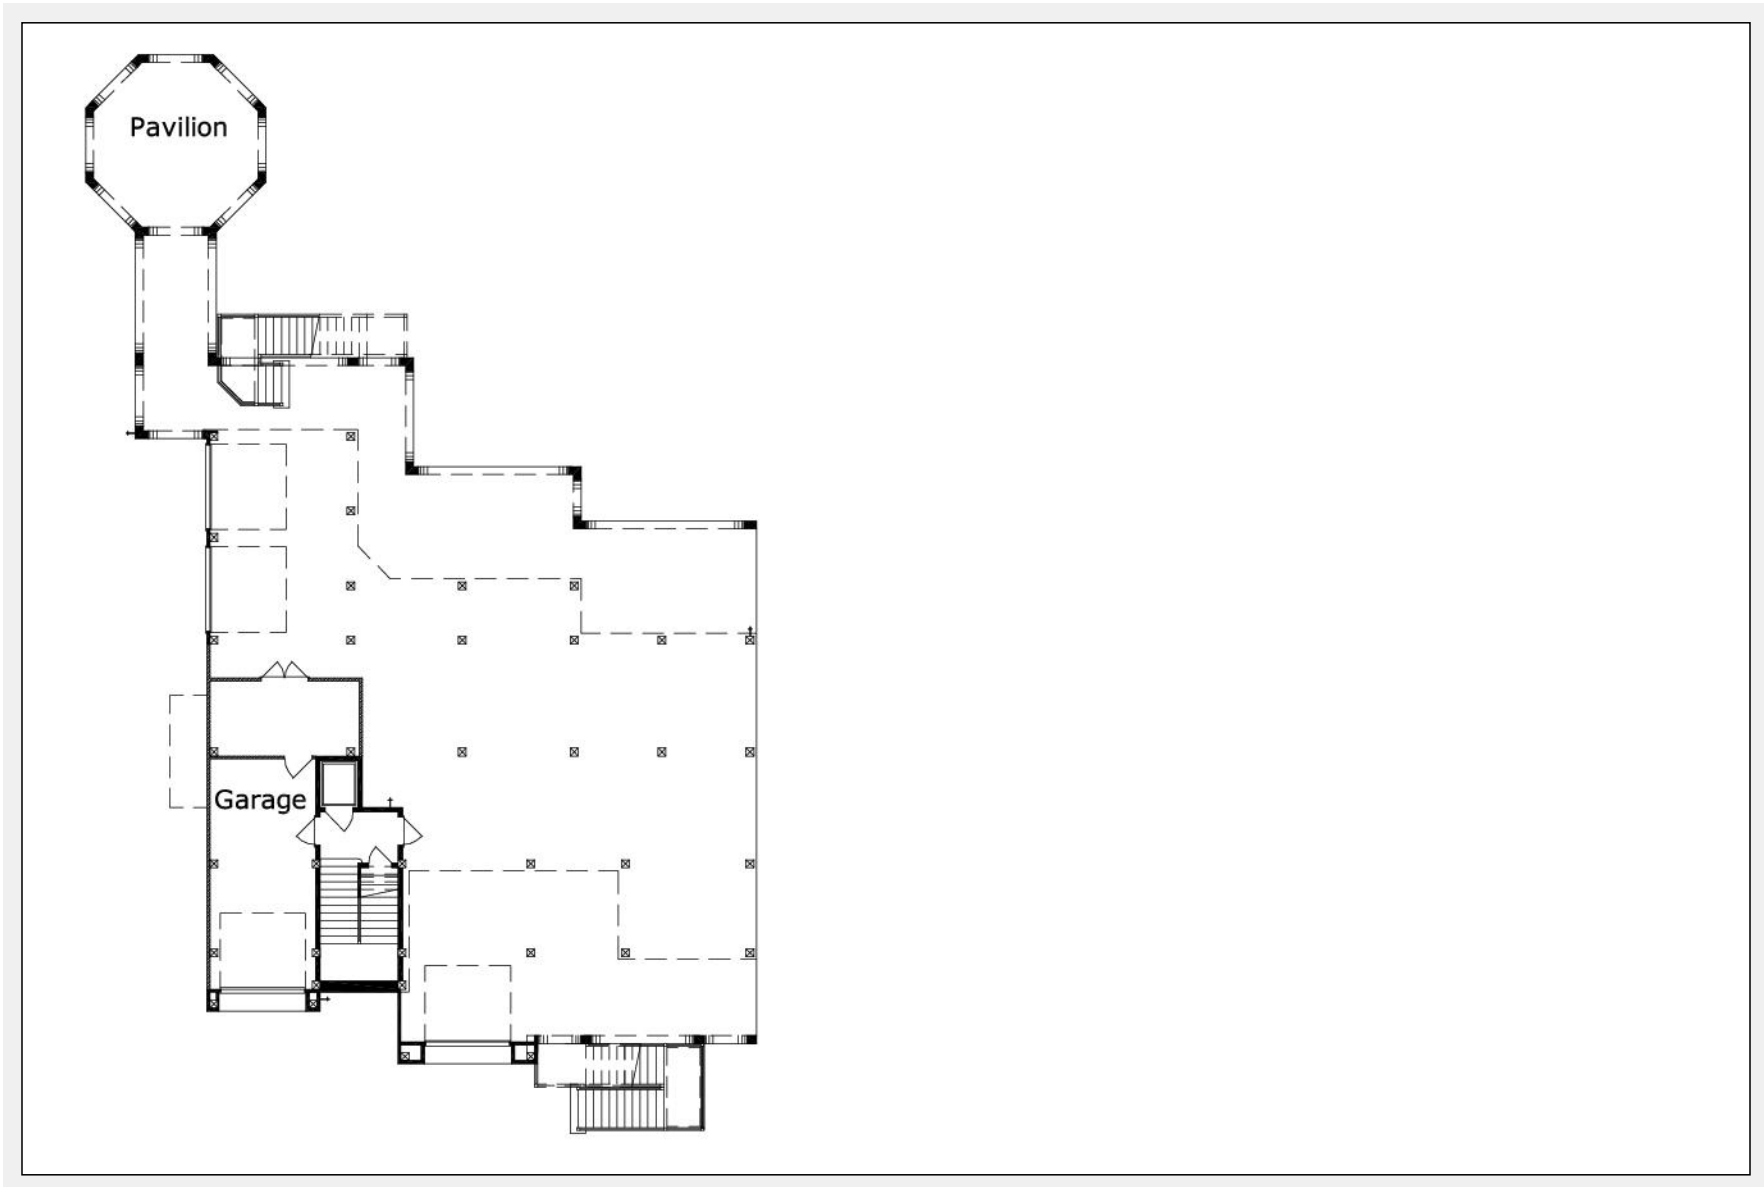

Glen Cove 4394 : Floor 1