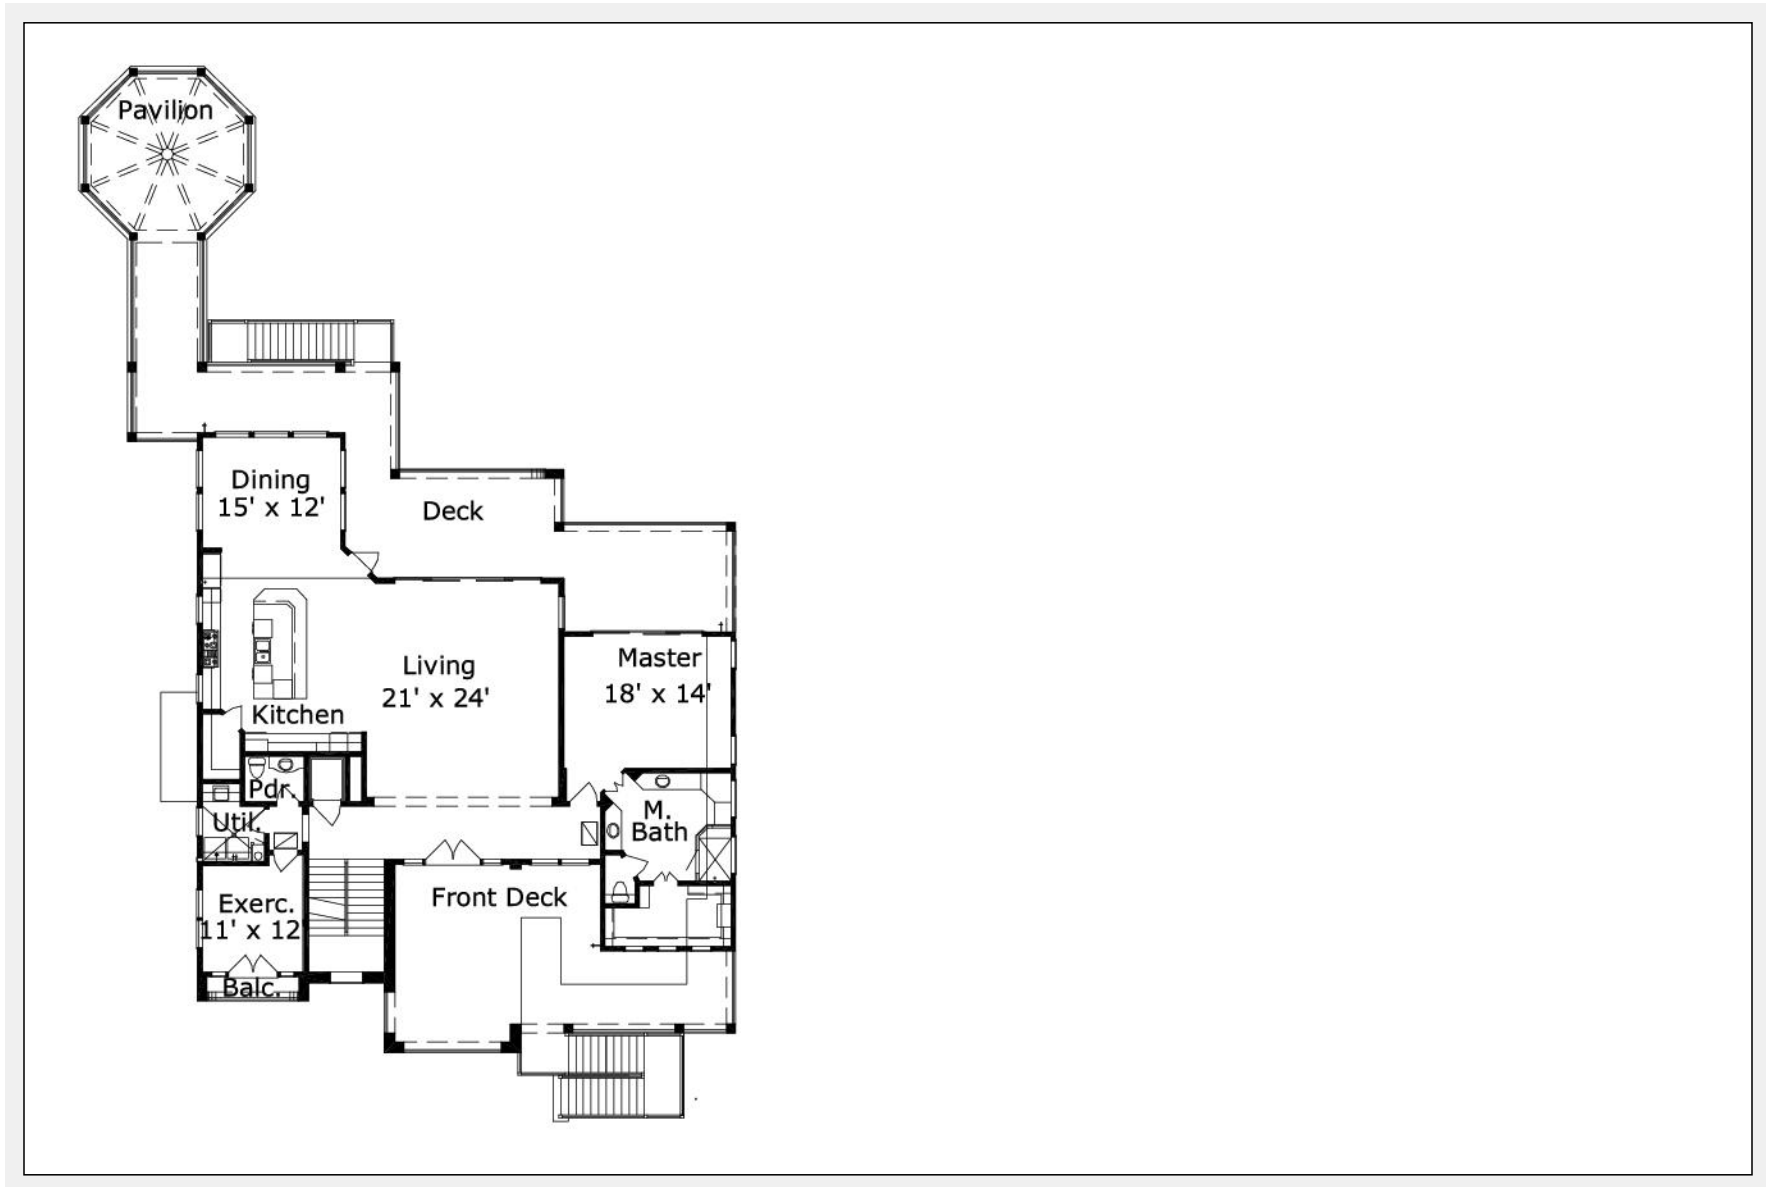

Glen Cove 4394 : Floor 2