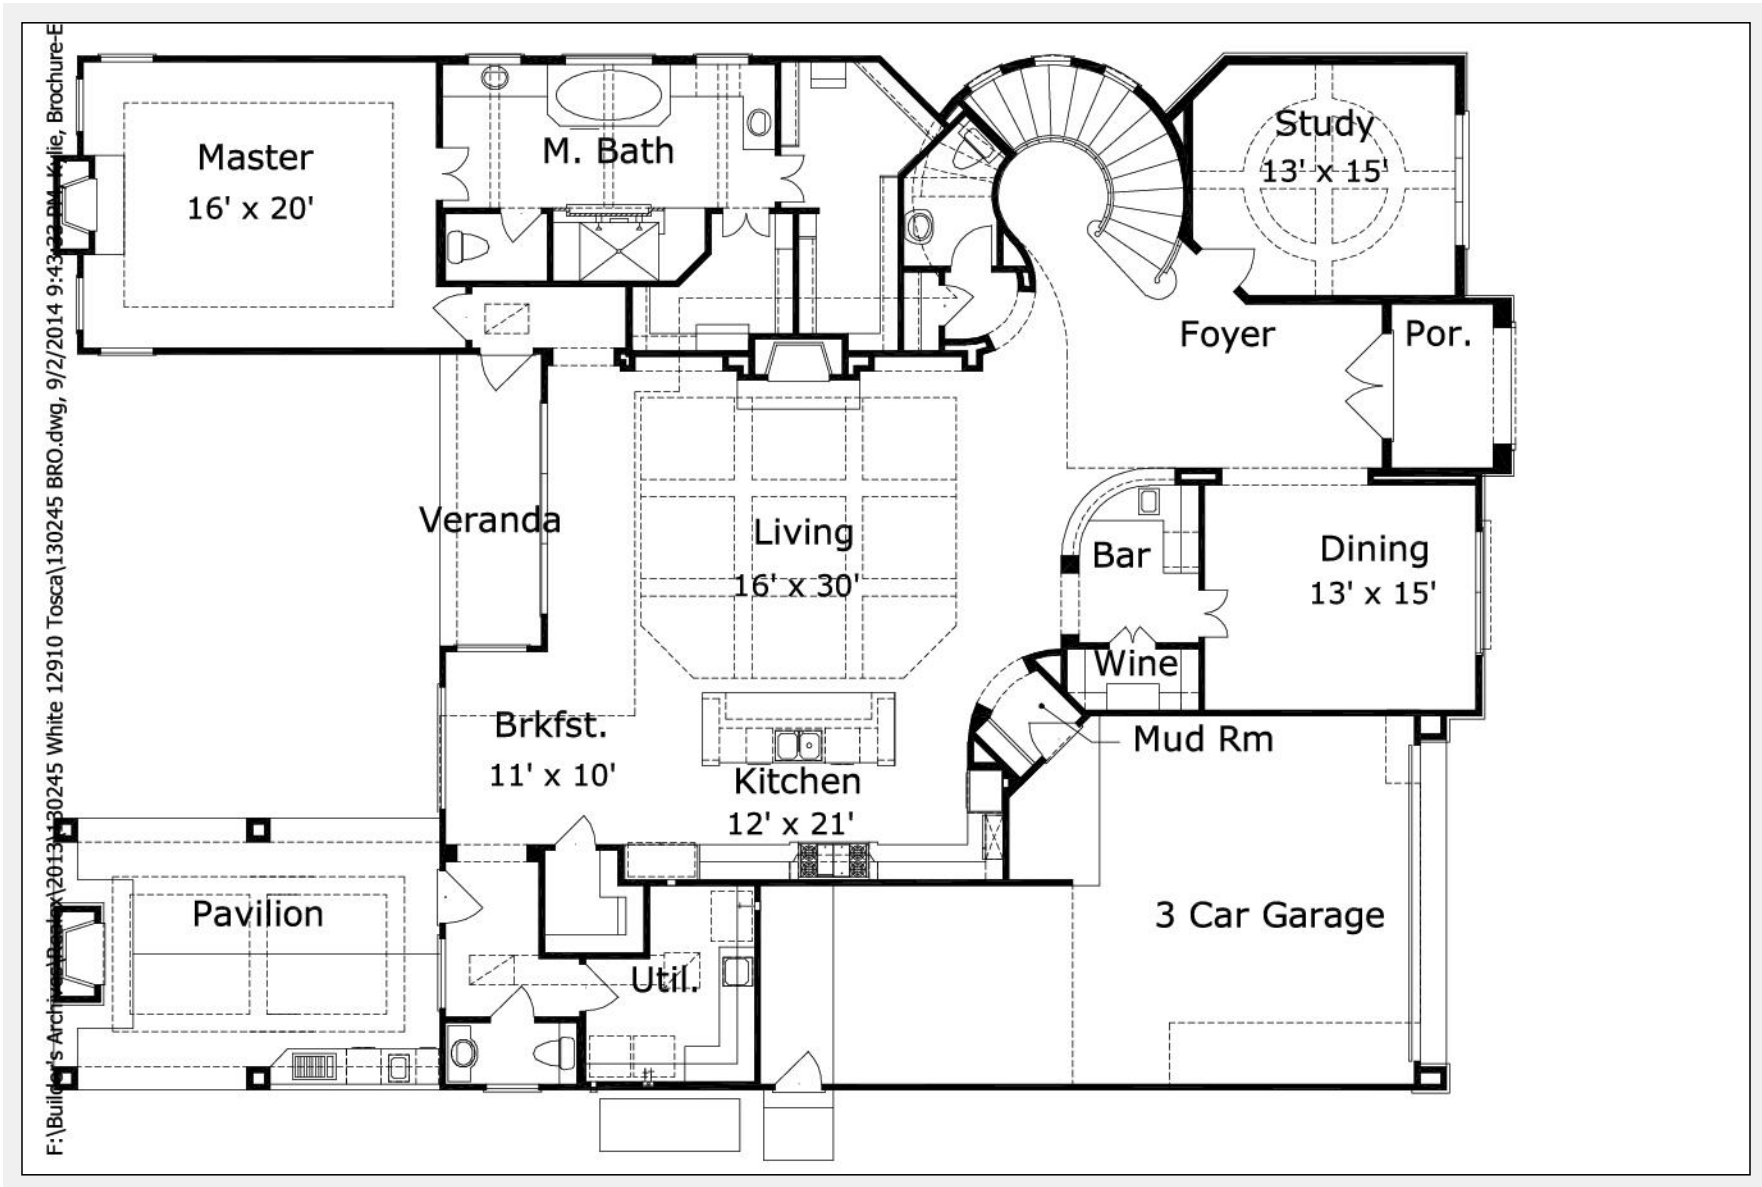

Avondale 4997 : Floor 1