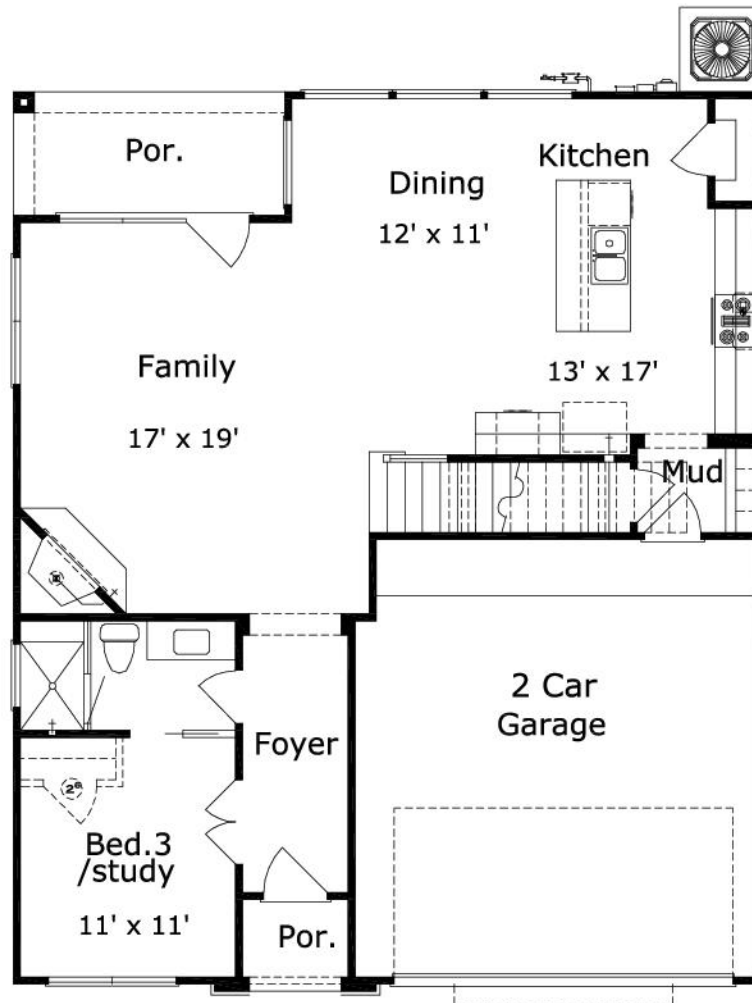

Fall Mist 2253.2 : Floor 1