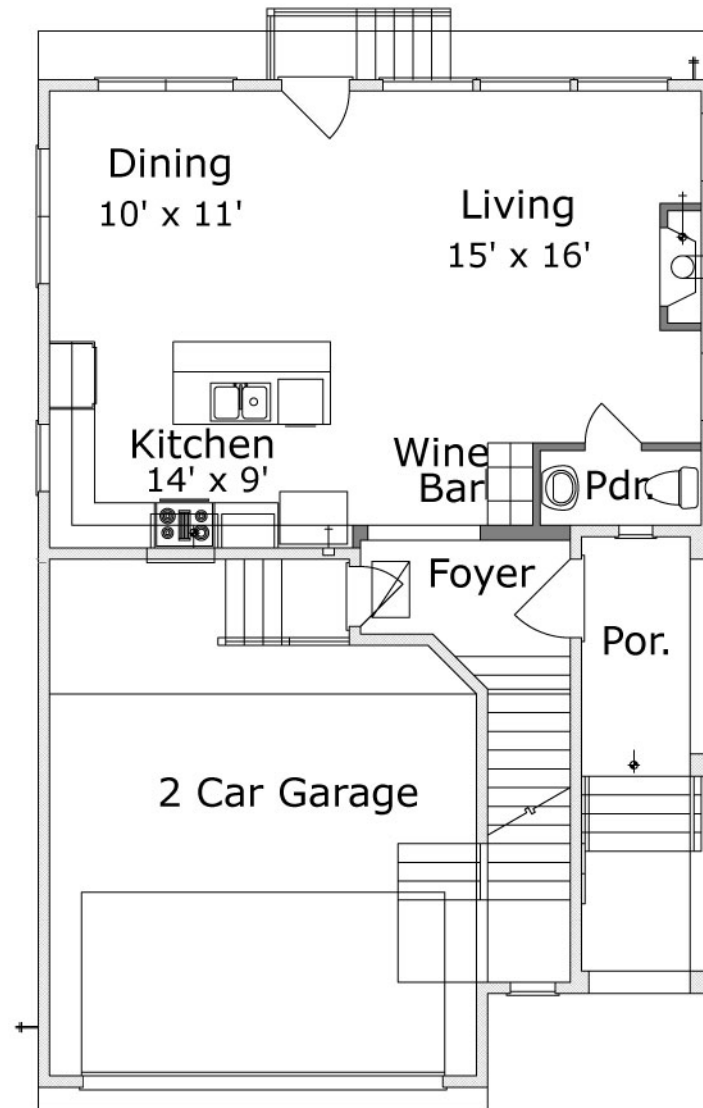

## Mendoza 2679.2 : Details

**AS LOW AS \$250**  
**FULLY CUSTOMIZABLE &**  
**PROFESSIONALLY DESIGNED**

<b>Style</b>	Craftsman
<b>Exterior Material</b>	Wood Panel
<b>Bedrooms</b>	4
<b>Bathrooms</b>	3 / 1
<b>Total Living Sq Ft</b>	2,655
<b>Total Covered Sq Ft</b>	3,302
<b>Dimensions (w x d x h)</b>	30' 0" x 44' 10" x 34' 11"

	First Floor	Other Floors	Other Features	
<b>Square Footage</b>	692	1,963	Cov'd. Side Porch	Ext. Balcony
<b>Master Bedroom</b>		X	Foyer	Int. Balcony
<b>Dining Room</b>	X		Master Up	Theater/Media
<b>Living Room</b>	X		Wine Room	
<b>Game Room</b>		X		
<b>Guest Room</b>		X		
<b>Home Theater</b>		X		

## Mendoza 2679.2 : Front Elevation

## Mendoza 2679.2 : Floor 1