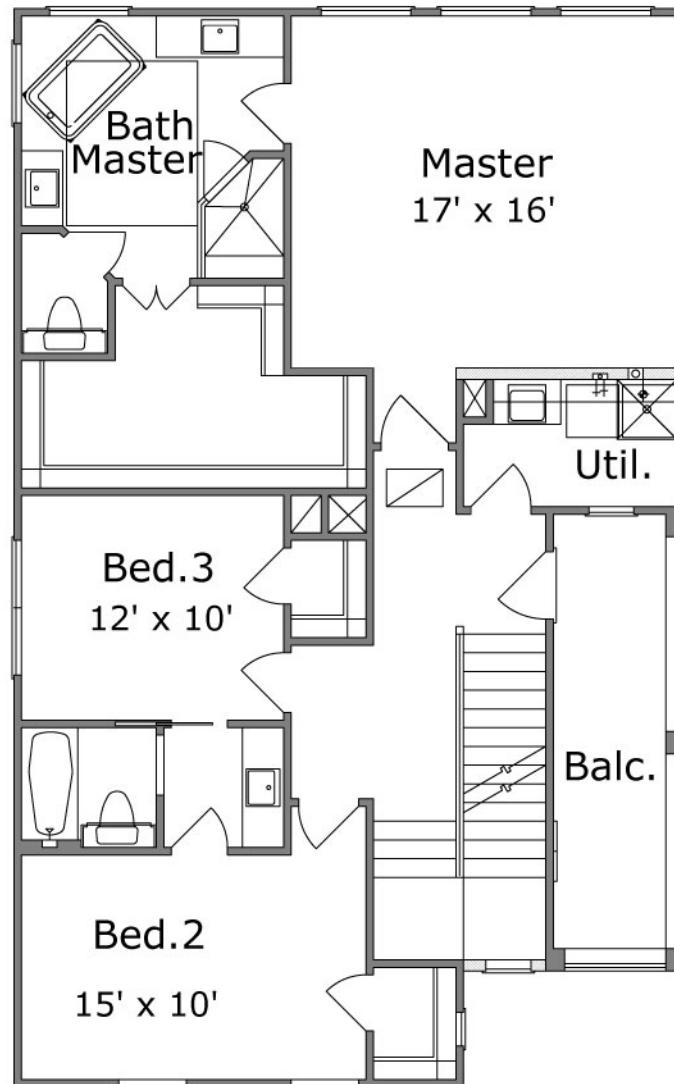

Mendoza 2679.2 : Floor 2