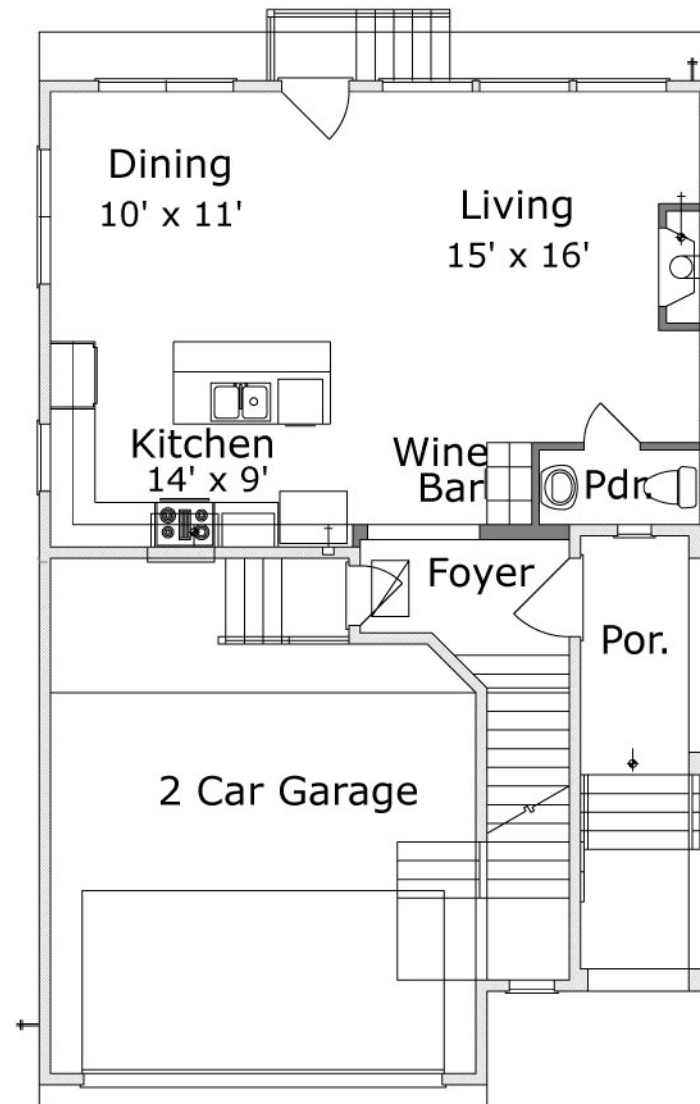

Mendoza 2679.1 : Details

AS LOW AS \$250
FULLY CUSTOMIZABLE &
PROFESSIONALLY DESIGNED

Style	Craftsman
Exterior Material	Brick
Bedrooms	4
Bathrooms	3 / 1
Total Living Sq Ft	2,679
Total Covered Sq Ft	3,326
Dimensions (w x d x h)	30' 0" x 44' 10" x 34' 11"

	First Floor	Other Floors	Other Features	
Square Footage	716	1,963	Cov'd. Side Porch	Ext. Balcony
Master Bedroom		X	Foyer	Int. Balcony
Dining Room	X		Master Up	Storage
Living Room	X		Theater/Media	Wine Room
Game Room		X		
Guest Room		X		
Home Theater		X		
Garage(s)	2 car, Any, Straight In			
Stairs	Split			

Mendoza 2679.1 : Front Elevation

Mendoza 2679.1 : Floor 1

Mendoza 2679.1 : Floor 2

Mendoza 2679.1 : Floor 3