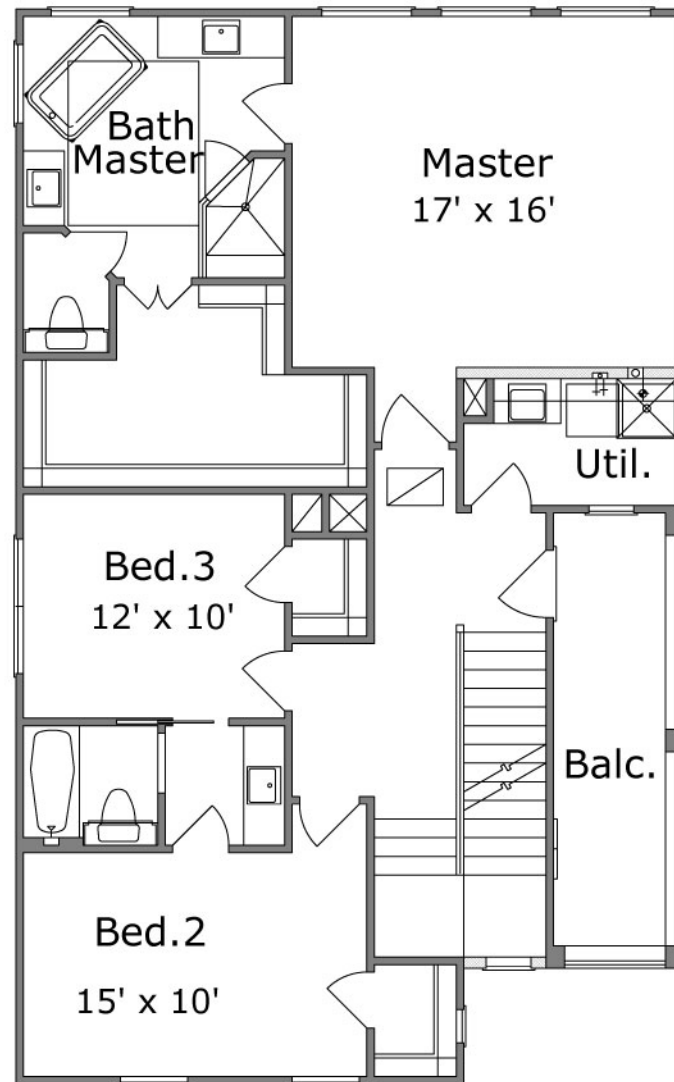

Mendoza 2679.1 : Details

AS LOW AS \$250
FULLY CUSTOMIZABLE &
PROFESSIONALLY DESIGNED

Style	Craftsman
Exterior Material	Brick
Bedrooms	4
Bathrooms	3 / 1
Total Living Sq Ft	2,679
Total Covered Sq Ft	3,326
Dimensions (w x d x h)	30' 0" x 44' 10" x 34' 11"

	First Floor	Other Floors	Other Features	
Square Footage	716	1,963	Cov'd. Side Porch	Ext. Balcony
Master Bedroom		X	Foyer	Int. Balcony
Dining Room	X		Master Up	Storage
Living Room	X		Theater/Media	Wine Room
Game Room		X		
Guest Room		X		
Home Theater		X		
Garage(s)	2 car, Any, Straight In			
Stairs	Split			

Mendoza 2679.1 : Front Elevation

Mendoza 2679.1 : Floor 1

Mendoza 2679.1 : Floor 2

Mendoza 2679.1 : Floor 3