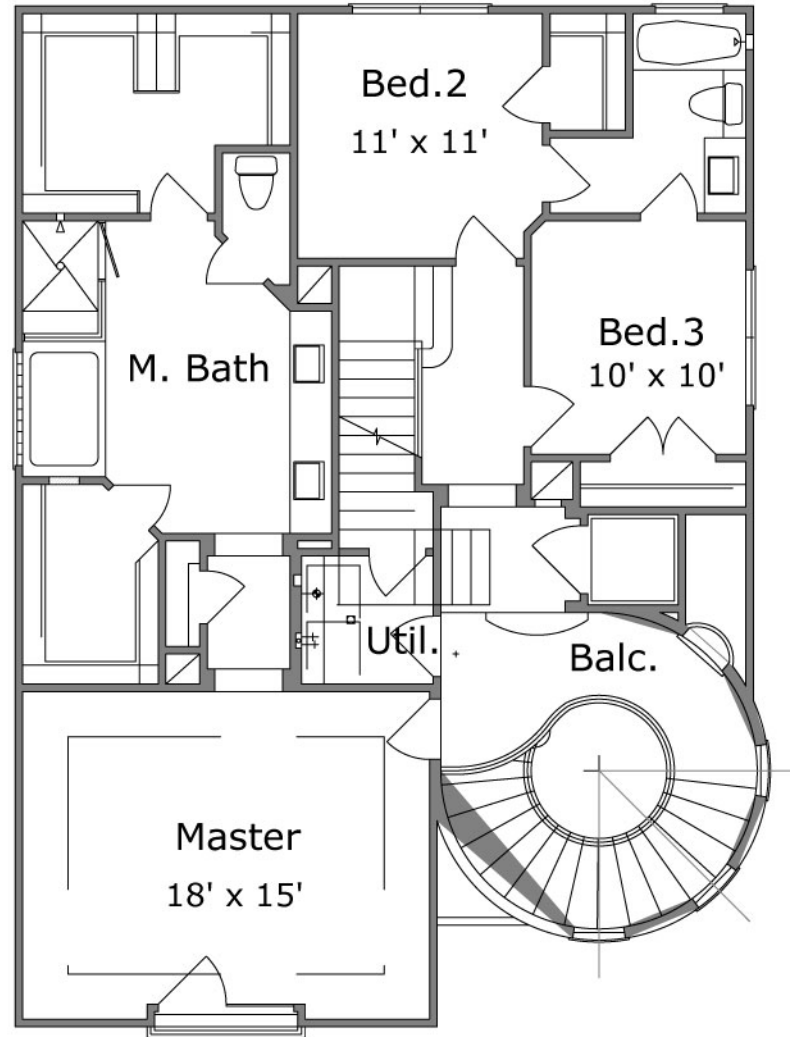

Corpus 2690.1 : Details

AS LOW AS \$250
FULLY CUSTOMIZABLE &
PROFESSIONALLY DESIGNED

Style	Mediterranean
Exterior Material	Stucco
Bedrooms	4
Bathrooms	3 / 1
Total Living Sq Ft	2,690
Total Covered Sq Ft	3,158
Dimensions (w x d x h)	33' 4" x 44' 2" x 39' 8"

	First Floor	Other Floors	Other Features	
Square Footage	936	1,754	Cov'd. Front Porch	Cov'd. Rear Porch
Master Bedroom	X		Foyer	Int. Balcony
Dining Room	X		Master Up	Theater/Media
Living Room	X			
Game Room	X			
Guest Room		X		
Home Theater		X		

Garage(s) 2 car, Any, Straight In
Stairs Spiral/Double

Corpus 2690.1 : Front Elevation

Corpus 2690.1 : Floor 1

Corpus 2690.1 : Floor 2

Corpus 2690.1 : Floor 3