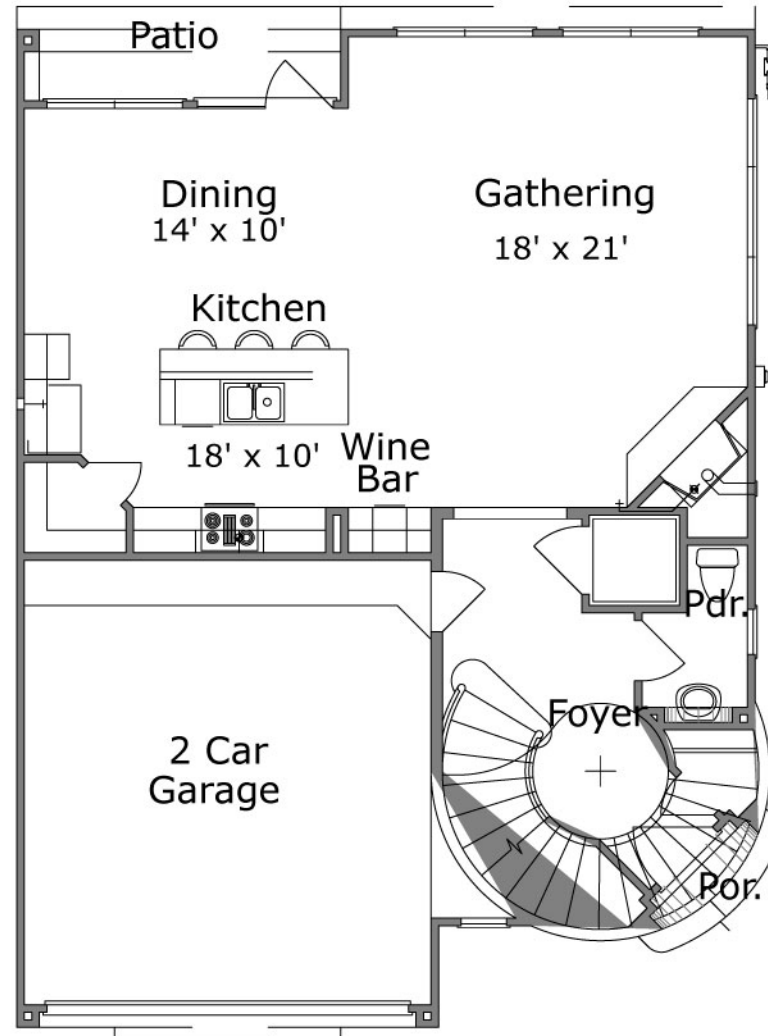

Corpus 2690.1 : Details

AS LOW AS \$250
FULLY CUSTOMIZABLE &
PROFESSIONALLY DESIGNED

Style	Mediterranean
Exterior Material	Stucco
Bedrooms	4
Bathrooms	3 / 1
Total Living Sq Ft	2,690
Total Covered Sq Ft	3,158
Dimensions (w x d x h)	33' 4" x 44' 2" x 39' 8"

	First Floor	Other Floors	Other Features	
Square Footage	936	1,754	Cov'd. Front Porch	Cov'd. Rear Porch
Master Bedroom	X		Foyer	Int. Balcony
Dining Room	X		Master Up	Theater/Media
Living Room	X			
Game Room	X			
Guest Room		X		
Home Theater		X		

Garage(s) 2 car, Any, Straight In
Stairs Spiral/Double

Corpus 2690.1 : Front Elevation

Corpus 2690.1 : Floor 1

Corpus 2690.1 : Floor 2

Corpus 2690.1 : Floor 3