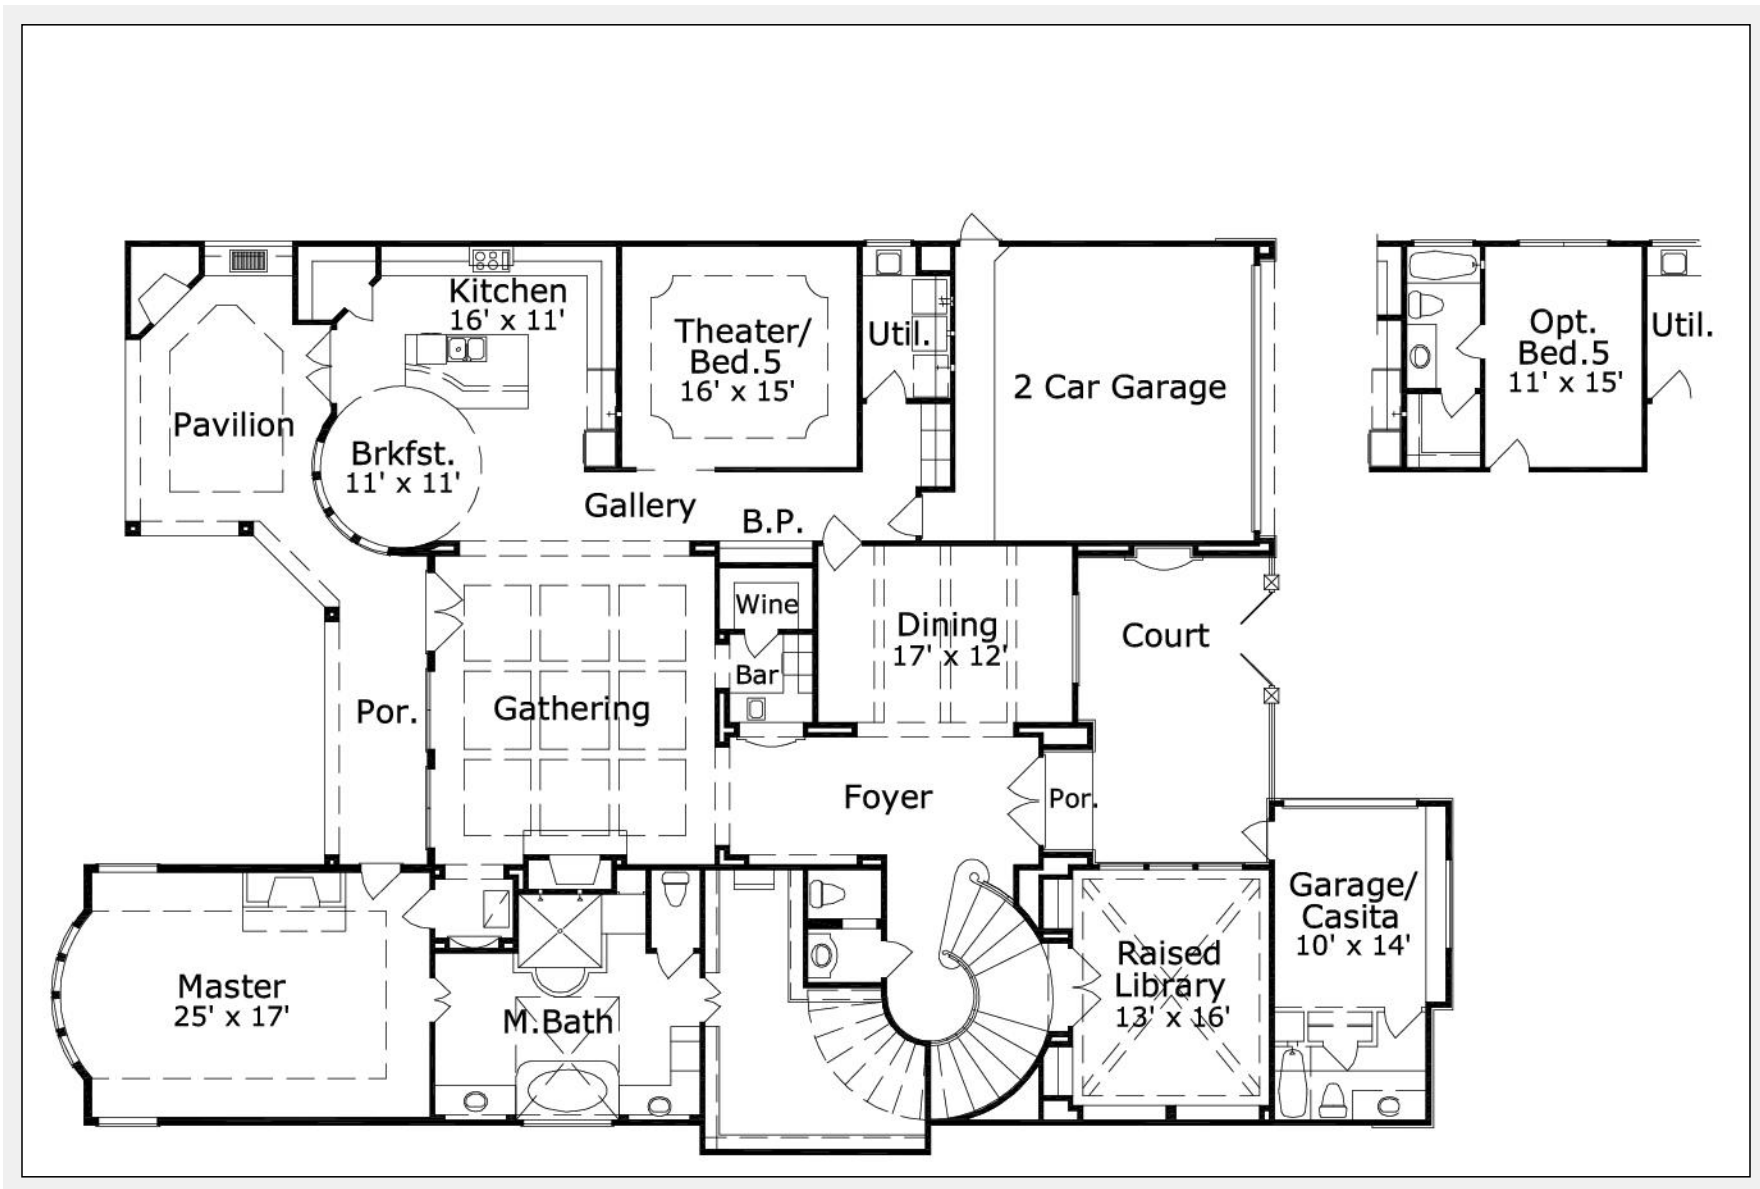

## Dividend 5150.3 : Details

**AS LOW AS \$250**  
**FULLY CUSTOMIZABLE &**  
**PROFESSIONALLY DESIGNED**

<b>Style</b>	French
<b>Exterior Material</b>	Stucco & Cultured Stone
<b>Bedrooms</b>	5
<b>Bathrooms</b>	5 / 1
<b>Total Living Sq Ft</b>	5,150
<b>Total Covered Sq Ft</b>	6,323
<b>Dimensions (w x d x h)</b>	62' 0" x 95' 0" x 37' 8"

	First Floor	Other Floors	Other Features	
<b>Square Footage</b>	3,295	1,855	Bar	Butler Pantry
<b>Master Bedroom</b>	X		Casita	Cov'd. Pavilion
<b>Dining Room</b>	X		Foyer	Gallery
<b>Living Room</b>	X		Master Down	Outdoor Fireplace
<b>Family Room</b>	X		Outdoor Kitchen	Wine Closet
<b>Game Room</b>		X		
<b>Study</b>	X			
<b>Guest Room</b>	X			
<b>Home Theater</b>		X		

**Garage(s)** 2 car, Front Load, Straight In  
**Stairs**

## Dividend 5150.3 : Floor 1