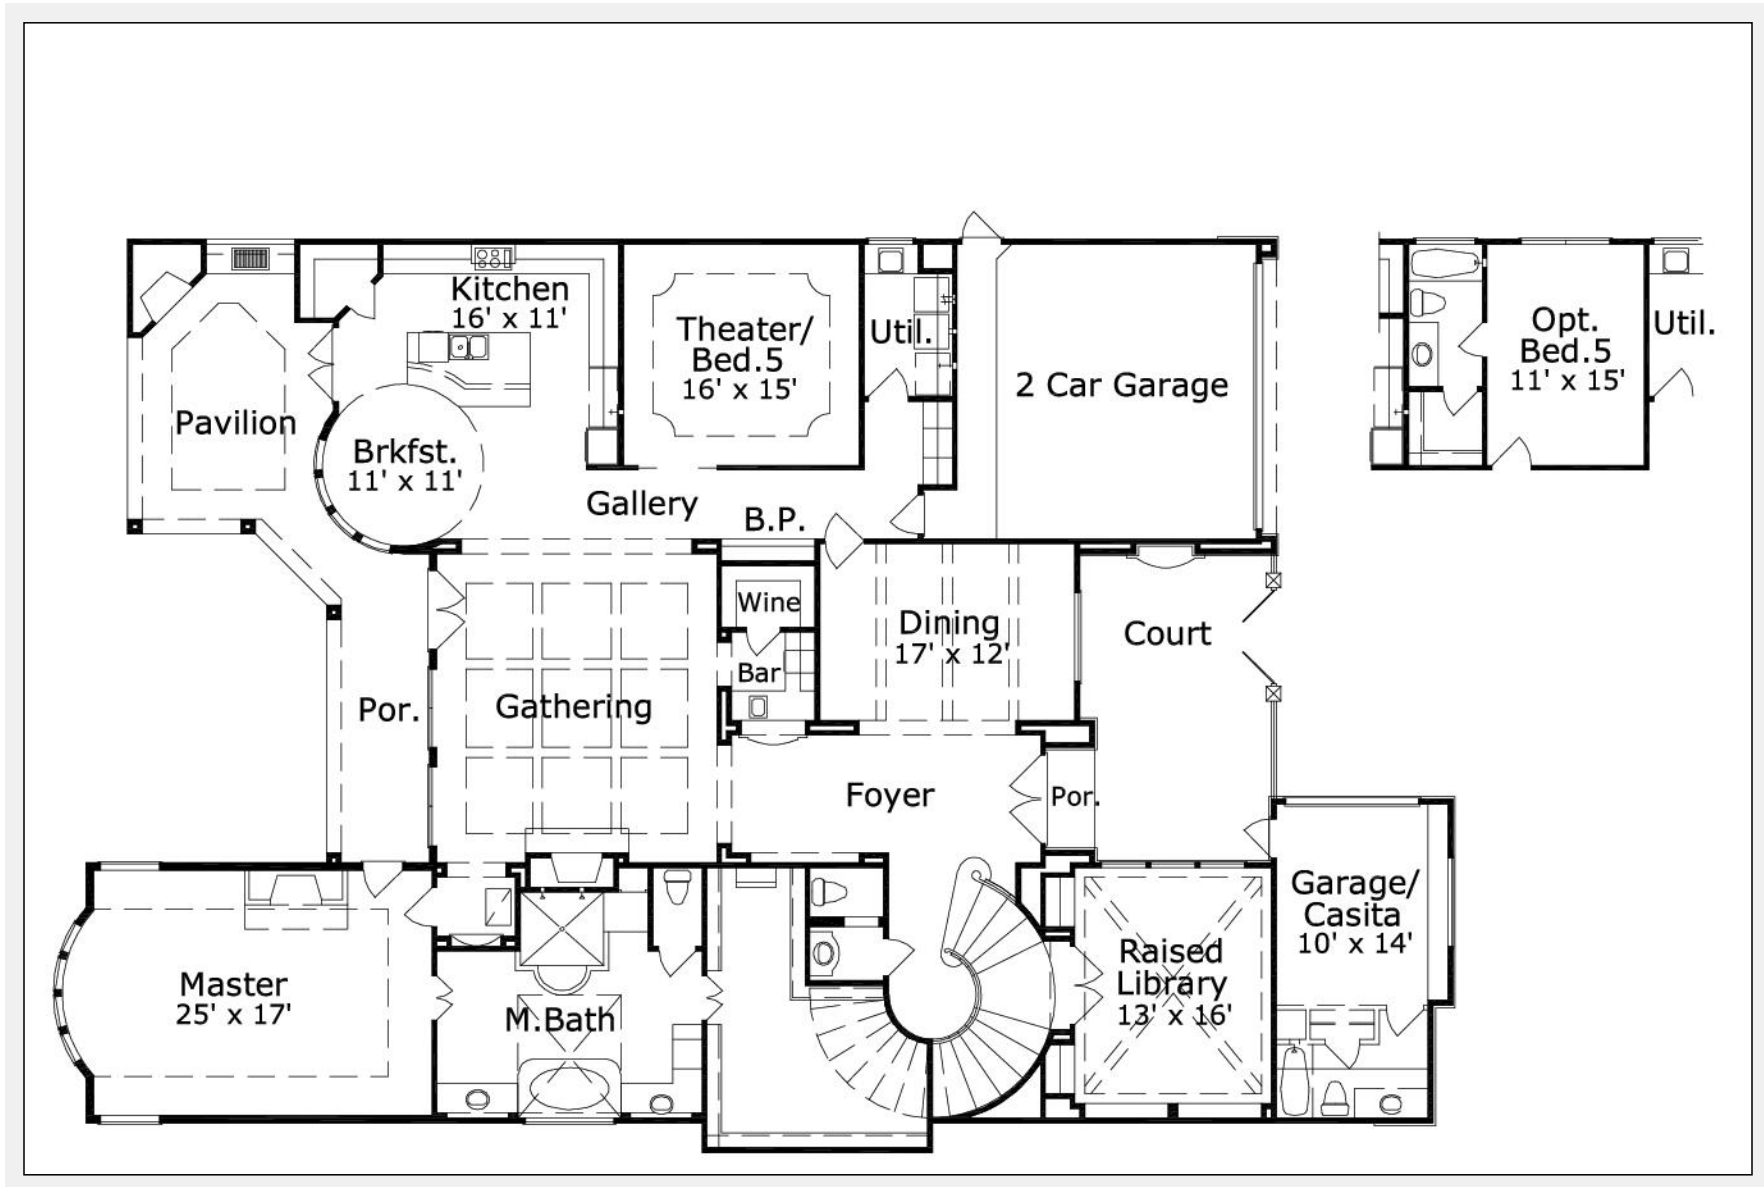

Dividend 5150.2 : Details

AS LOW AS \$250
FULLY CUSTOMIZABLE &
PROFESSIONALLY DESIGNED

Style	Country French
Exterior Material	Stone & Stucco
Bedrooms	5
Bathrooms	5 / 1
Total Living Sq Ft	5,150
Total Covered Sq Ft	6,323
Dimensions (w x d x h)	62' 0" x 95' 0" x 37' 8"

	First Floor	Other Floors	Other Features	
Square Footage	3,295	1,855	Bar	Butler Pantry
Master Bedroom	X		Casita	Cov'd. Pavilion
Dining Room	X		Foyer	Gallery
Living Room	X		Master Down	Outdoor Fireplace
Family Room	X		Outdoor Kitchen	Wine Closet
Game Room		X		
Study	X			
Guest Room	X			
Home Theater		X		

Garage(s) 2 car, Front Load, Straight In
Stairs

Dividend 5150.2 : Front Elevation

Dividend 5150.2 : Floor 1

Dividend 5150.2 : Floor 2