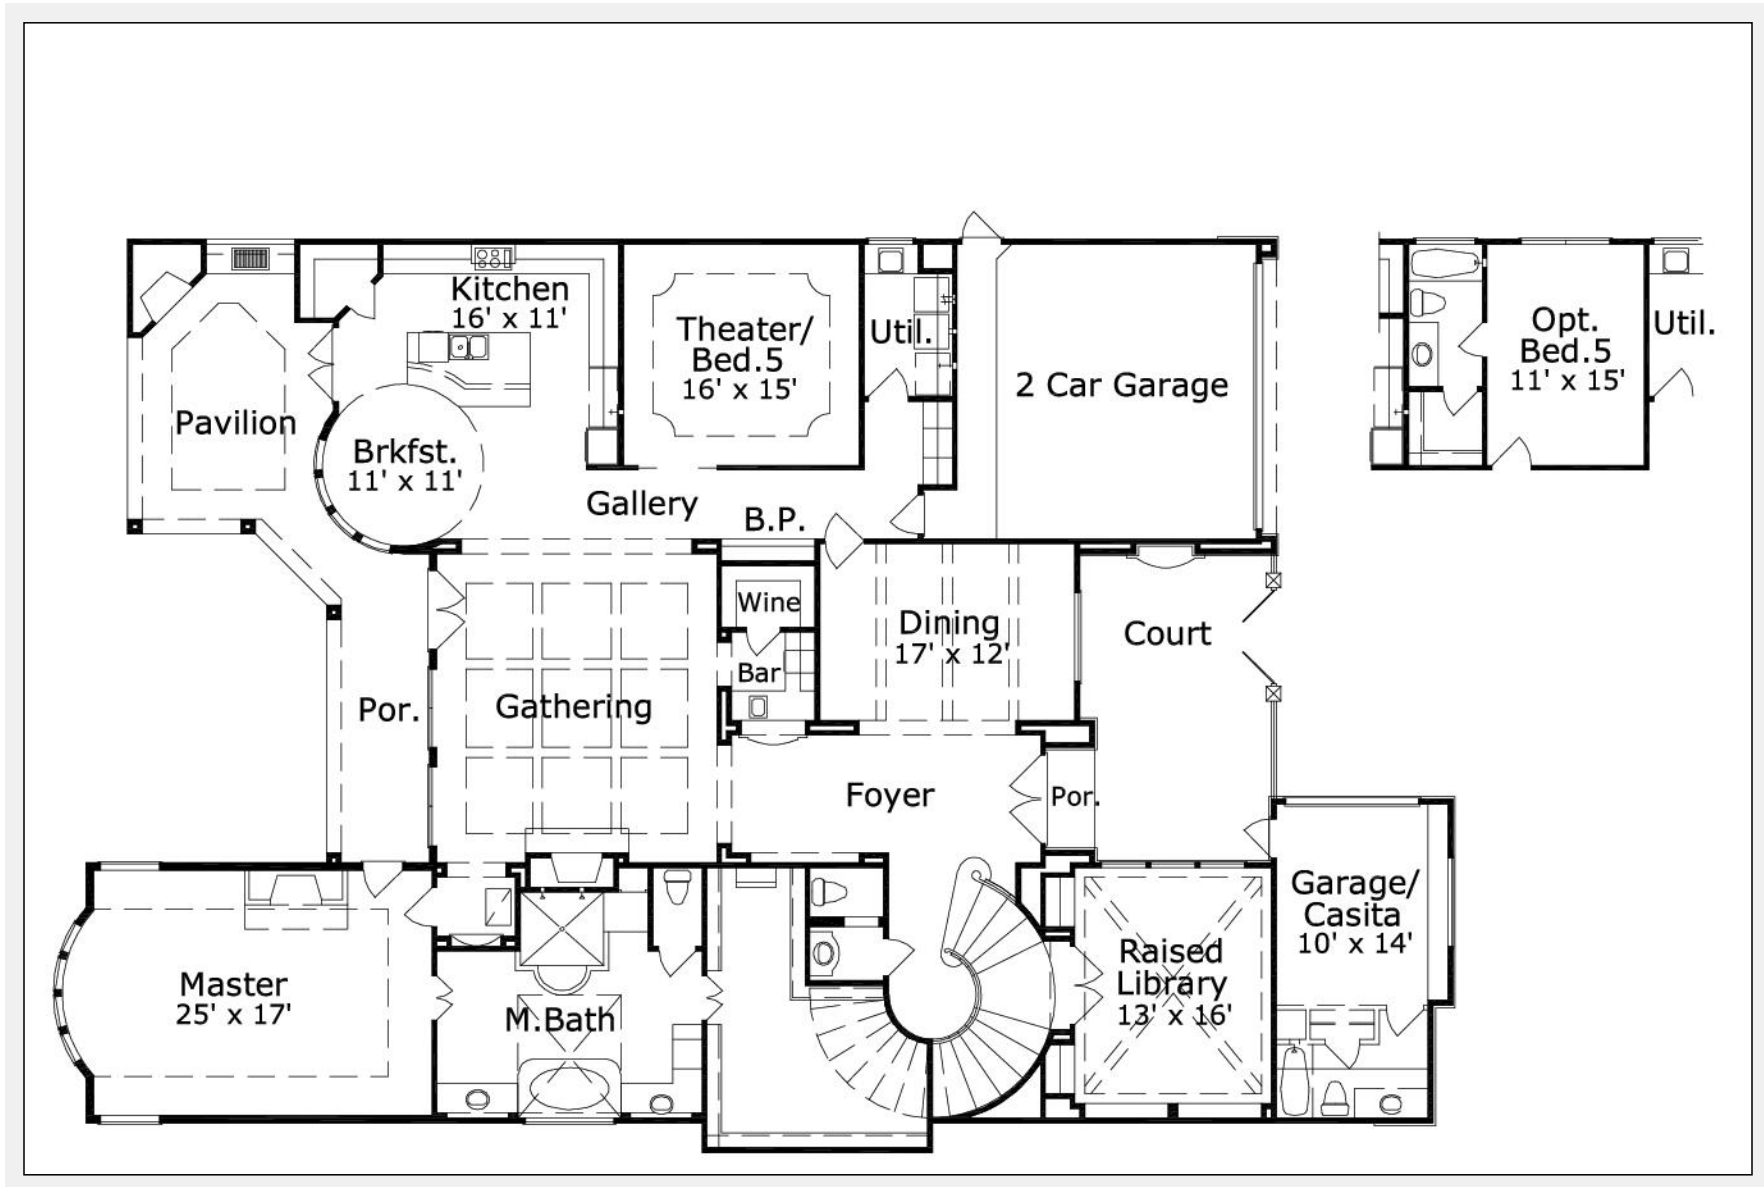

Dividend 5150.1 : Details

AS LOW AS \$250
FULLY CUSTOMIZABLE &
PROFESSIONALLY DESIGNED

Style	Country French
Exterior Material	Stone & Stucco
Bedrooms	5
Bathrooms	5 / 1
Total Living Sq Ft	5,150
Total Covered Sq Ft	6,323
Dimensions (w x d x h)	62' 0" x 95' 0" x 37' 8"

	First Floor	Other Floors	Other Features	
Square Footage	3,295	1,855	Bar	Butler Pantry
Master Bedroom	X		Casita	Cov'd. Pavilion
Dining Room	X		Foyer	Gallery
Living Room	X		Master Down	Outdoor Fireplace
Family Room	X		Outdoor Kitchen	Wine Room
Game Room		X		
Study	X			
Guest Room		X		
Home Theater		X		

Garage(s) 2 car, Front Load, Straight In
Stairs

Dividend 5150.1 : Front Elevation

Dividend 5150.1 : Floor 1

Dividend 5150.1 : Floor 2