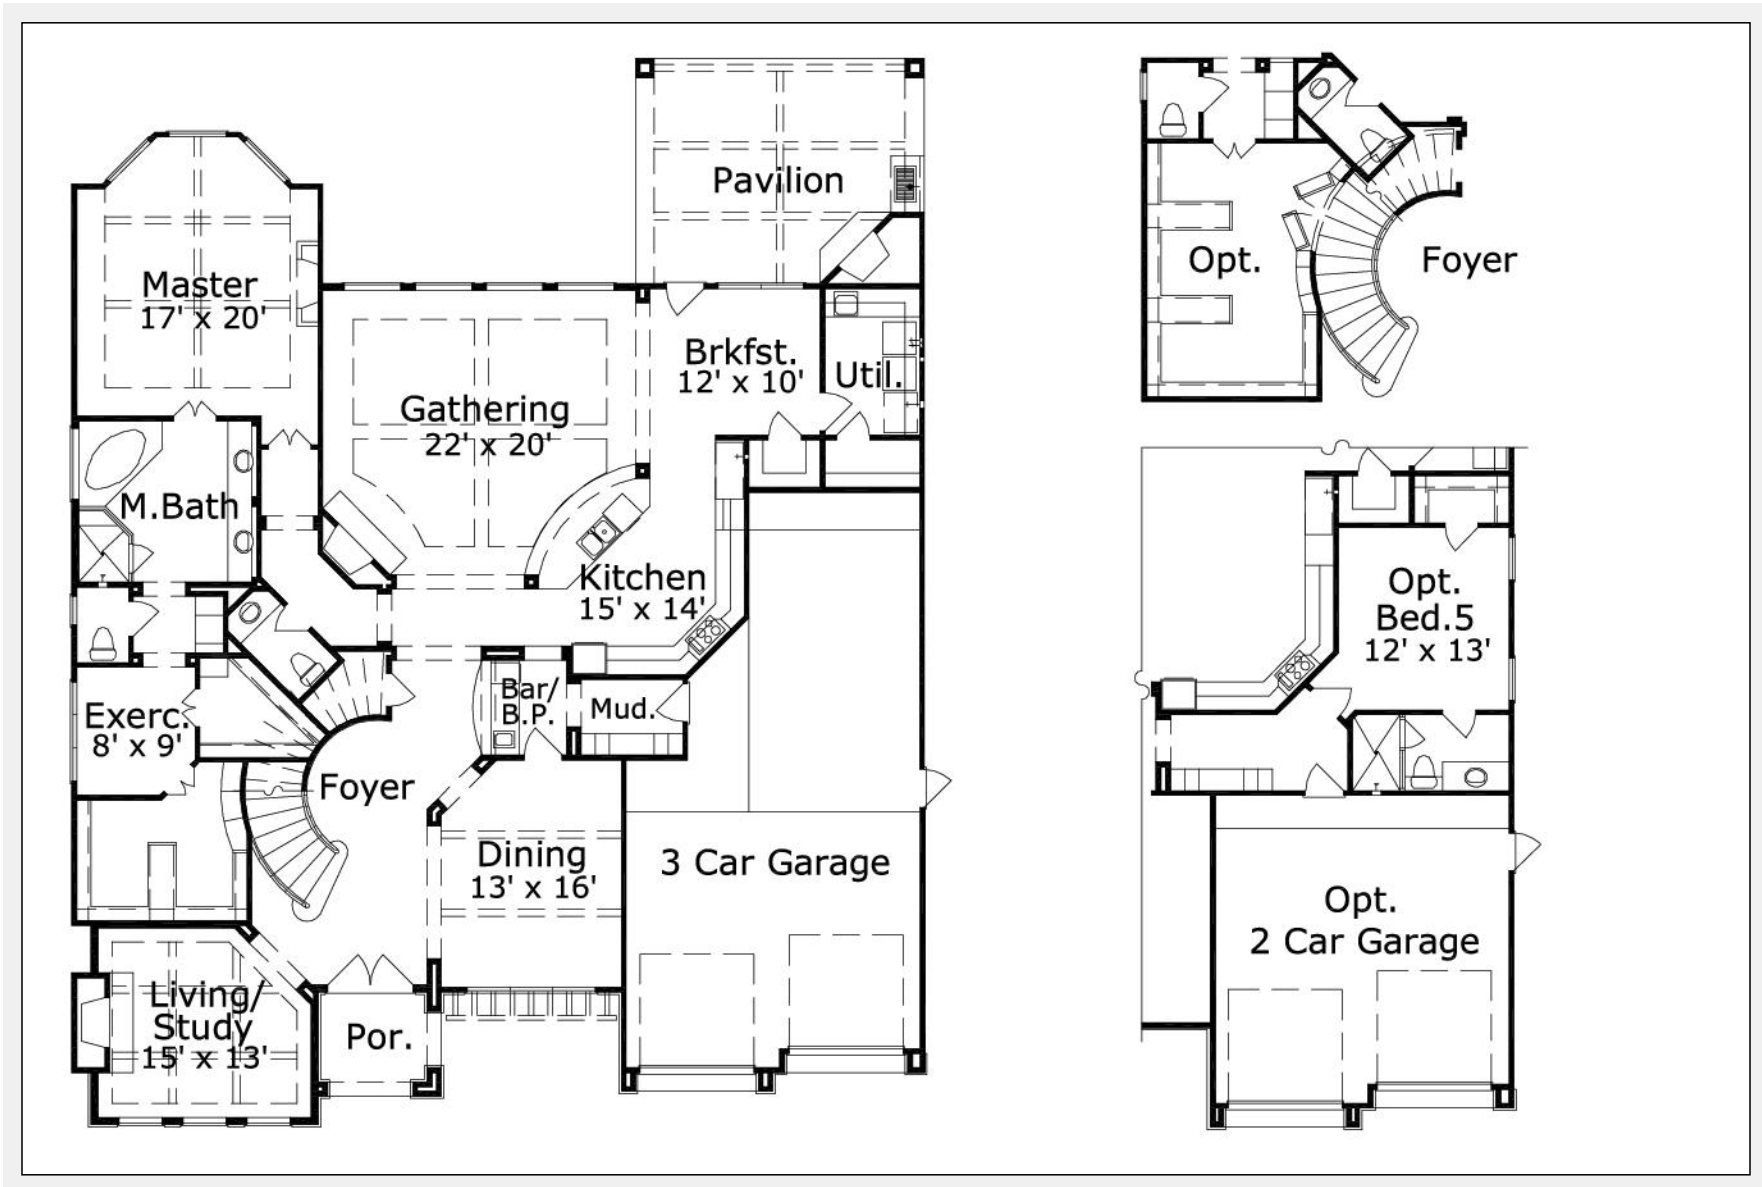

Wilder 4156 : Details

AS LOW AS \$250
FULLY CUSTOMIZABLE &
PROFESSIONALLY DESIGNED

Style	French
Exterior Material	Stucco
Bedrooms	4
Bathrooms	3 / 1
Total Living Sq Ft	4,156
Total Covered Sq Ft	5,552
Dimensions (w x d x h)	60' 0" x 75' 0" x 0' 0"

	First Floor	Other Floors	Other Features	
Square Footage	2,692	1,464	Bar	Butler Pantry
Master Bedroom	X		Cov'd. Pavilion	Exercise Room
Dining Room	X		Foyer	Gallery
Living Room	X		Int. Balcony	Mud Room
Family Room	X			
Game Room		X		
Study	X			
Guest Room		X		
Home Theater		X		

Garage(s) 3 car, Front Load, Straight In
Stairs

Wilder 4156 : Front Elevation

Wilder 4156 : Floor 1

Wilder 4156 : Floor 2