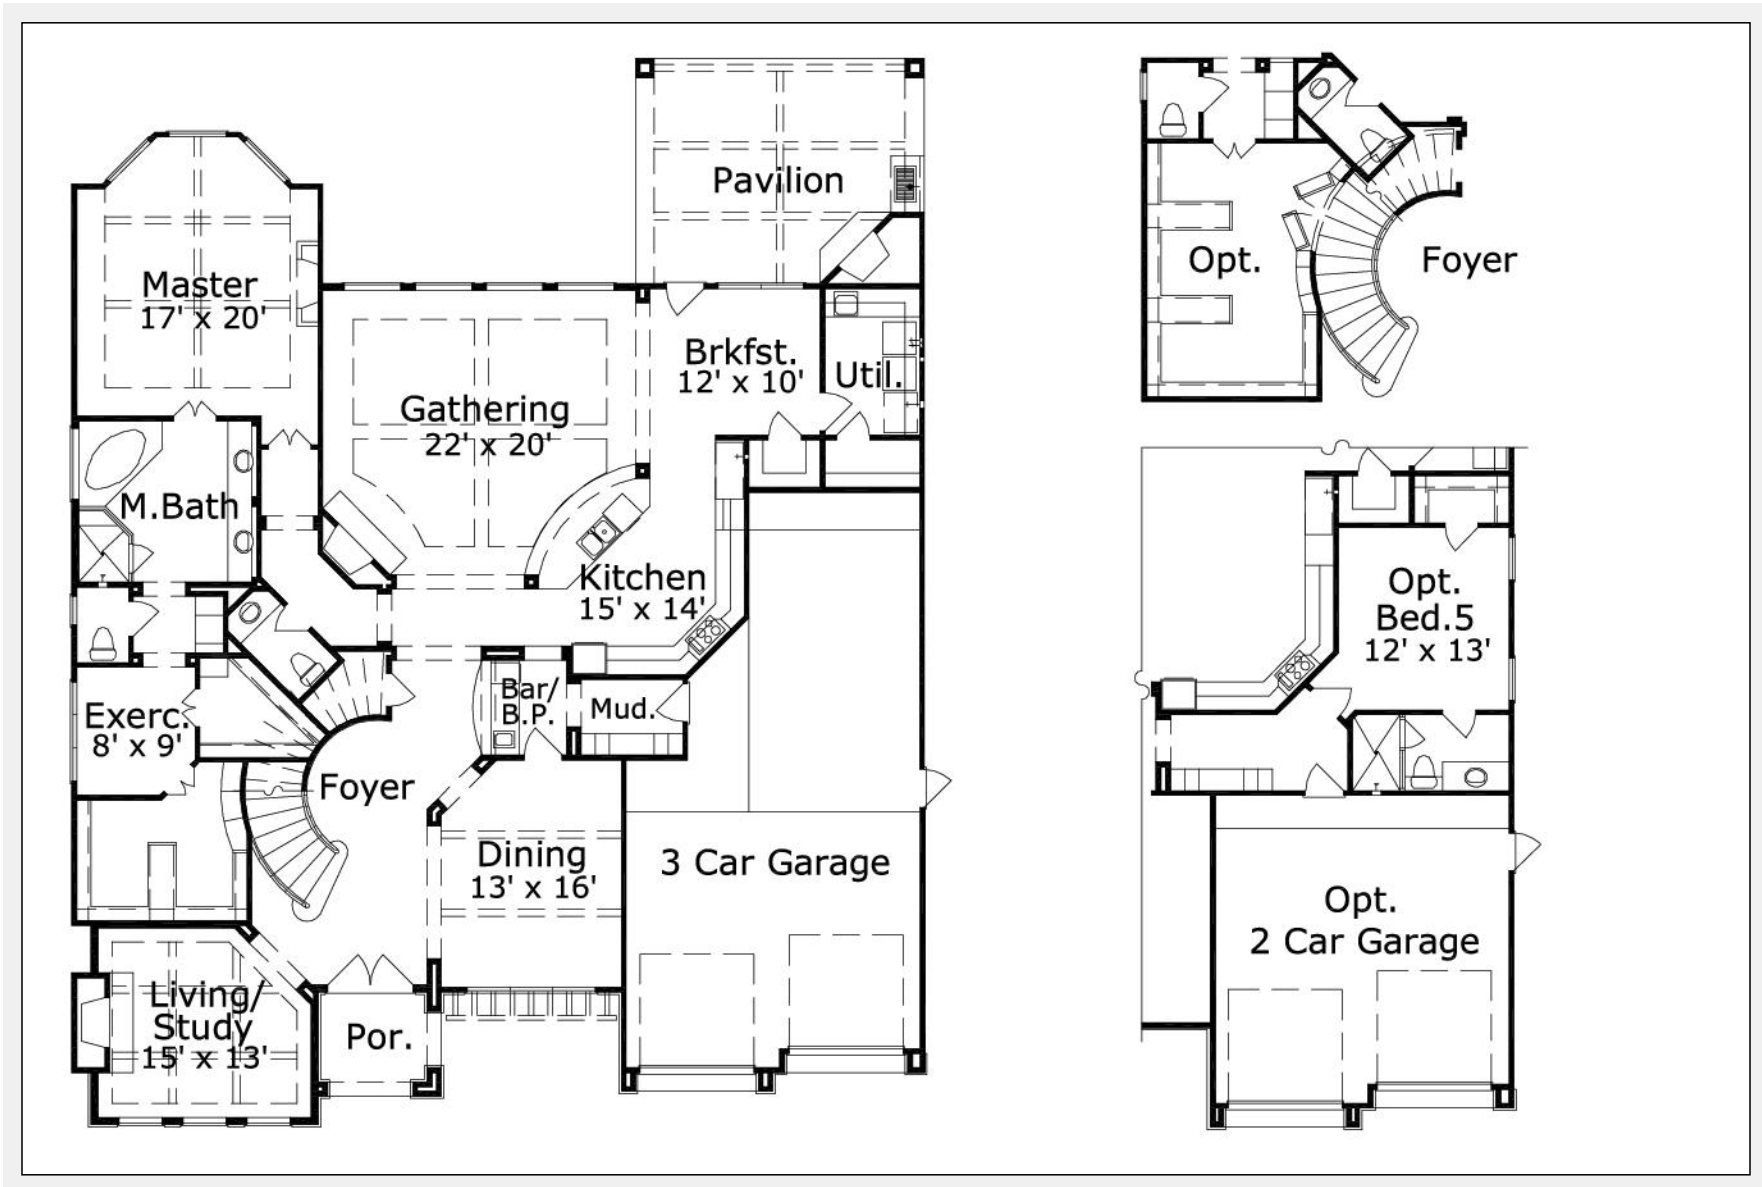

## Wilder 4156 : Details

**AS LOW AS \$250**  
**FULLY CUSTOMIZABLE &**  
**PROFESSIONALLY DESIGNED**

<b>Style</b>	Country French
<b>Exterior Material</b>	Stone & Stucco
<b>Bedrooms</b>	4
<b>Bathrooms</b>	3 / 1
<b>Total Living Sq Ft</b>	4,156
<b>Total Covered Sq Ft</b>	5,552
<b>Dimensions (w x d x h)</b>	60' 0" x 75' 0" x 0' 0"

	First Floor	Other Floors	Other Features	
<b>Square Footage</b>	2,692	1,464	Bar	Butler Pantry
<b>Master Bedroom</b>	X		Cov'd. Pavilion	Exercise Room
<b>Dining Room</b>	X		Int. Balcony	Master Down
<b>Living Room</b>	X		Mud Entry	
<b>Family Room</b>	X			
<b>Game Room</b>		X		
<b>Study</b>	X			
<b>Guest Room</b>		X		
<b>Home Theater</b>		X		

**Garage(s)** 3 car, Front Load, Straight In  
**Stairs**

## Wilder 4156 : Floor 2