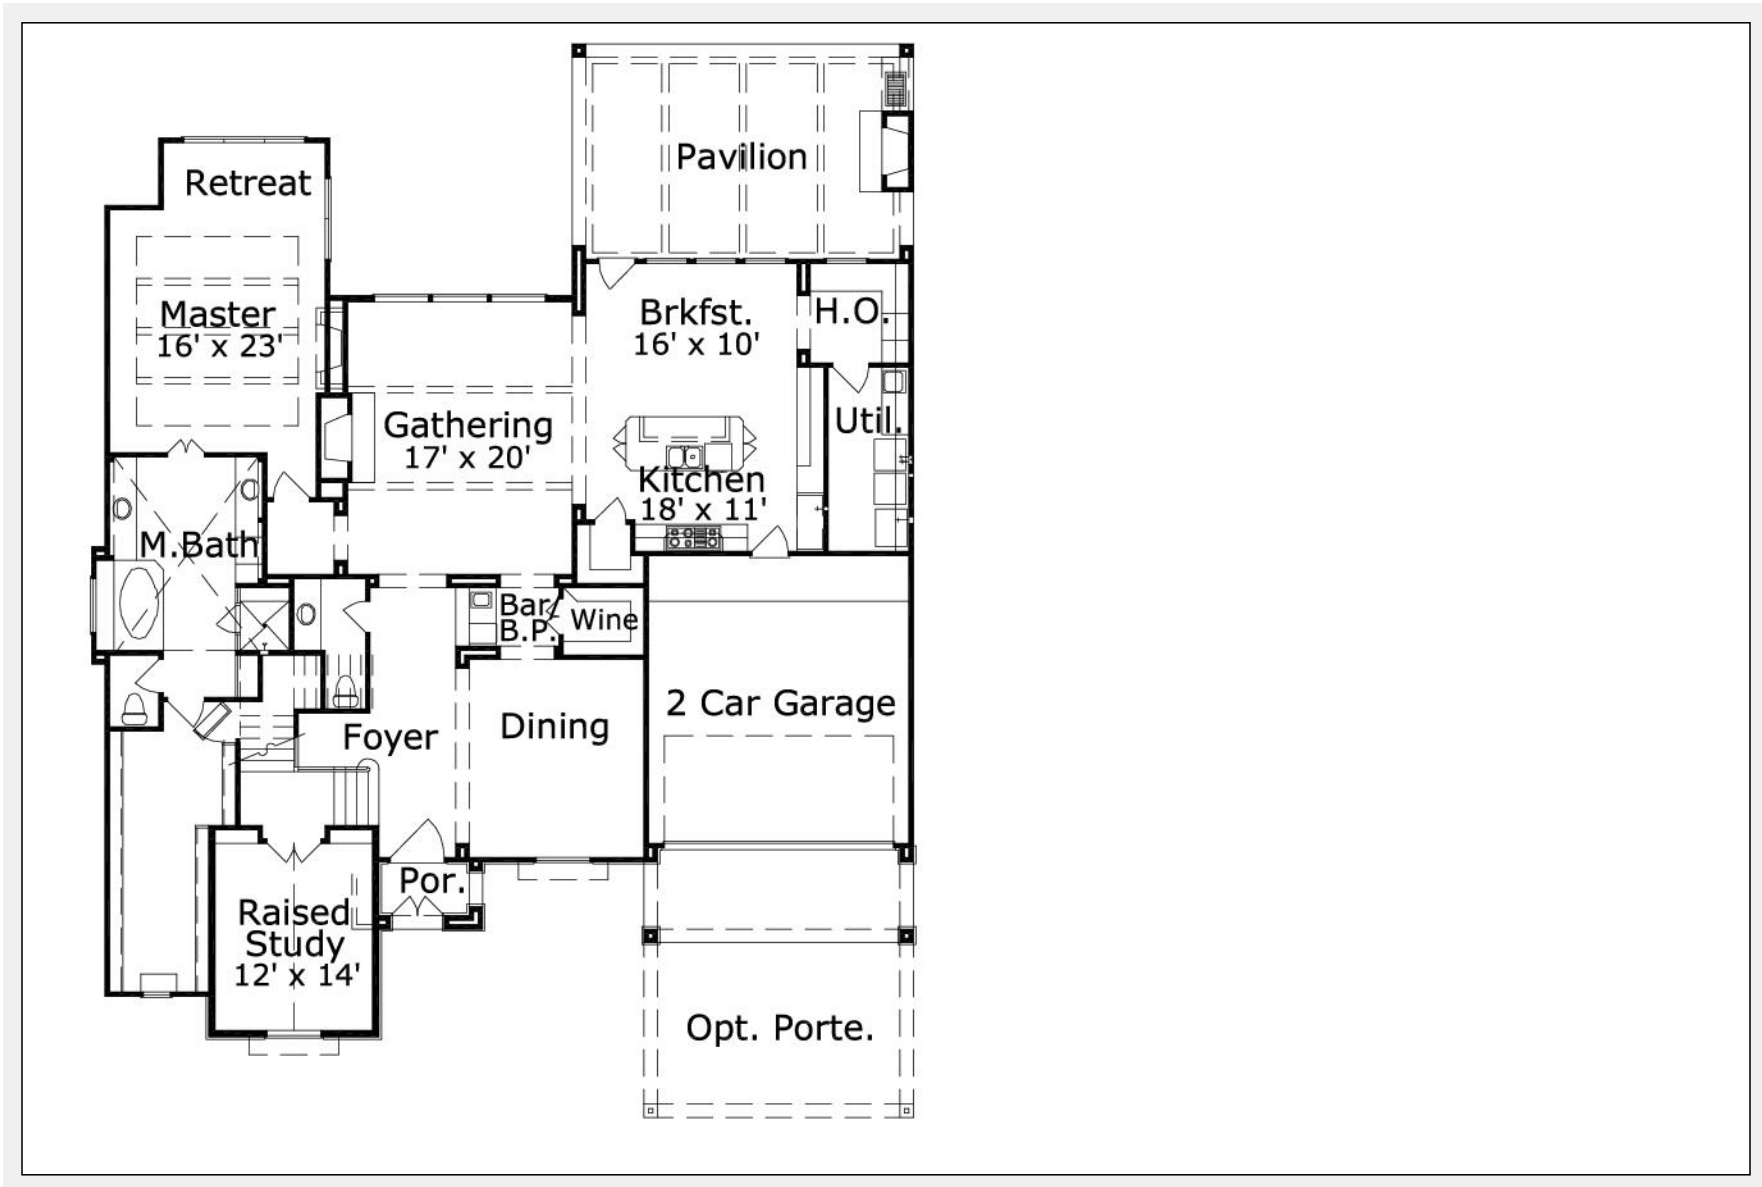

Marian 3774.3 : Details

AS LOW AS \$250
FULLY CUSTOMIZABLE &
PROFESSIONALLY DESIGNED

| | |
|-------------------------------|--------------------------|
| Style | Mediterranean |
| Exterior Material | Stucco |
| Bedrooms | 4 |
| Bathrooms | 3 / 1 |
| Total Living Sq Ft | 3,774 |
| Total Covered Sq Ft | 4,783 |
| Dimensions (w x d x h) | 61' 0" x 73' 8" x 35' 0" |

| | First Floor | Other Floors | Other Features | |
|-----------------------|-------------|--------------|-------------------|---------------|
| Square Footage | 2,565 | 1,209 | Bar | Butler Pantry |
| Master Bedroom | X | | Cov'd. Pavilion | Foyer |
| Dining Room | X | | Int. Balcony | Master Down |
| Living Room | X | | Outdoor Fireplace | Wine Closet |
| Family Room | X | | | |
| Game Room | | X | | |
| Study | X | | | |
| Guest Room | | X | | |

Garage(s) 2 car, Front Load, Straight In
Stairs

Marian 3774.3 : Front Elevation

Marian 3774.3 : Floor 1

Marian 3774.3 : Floor 2