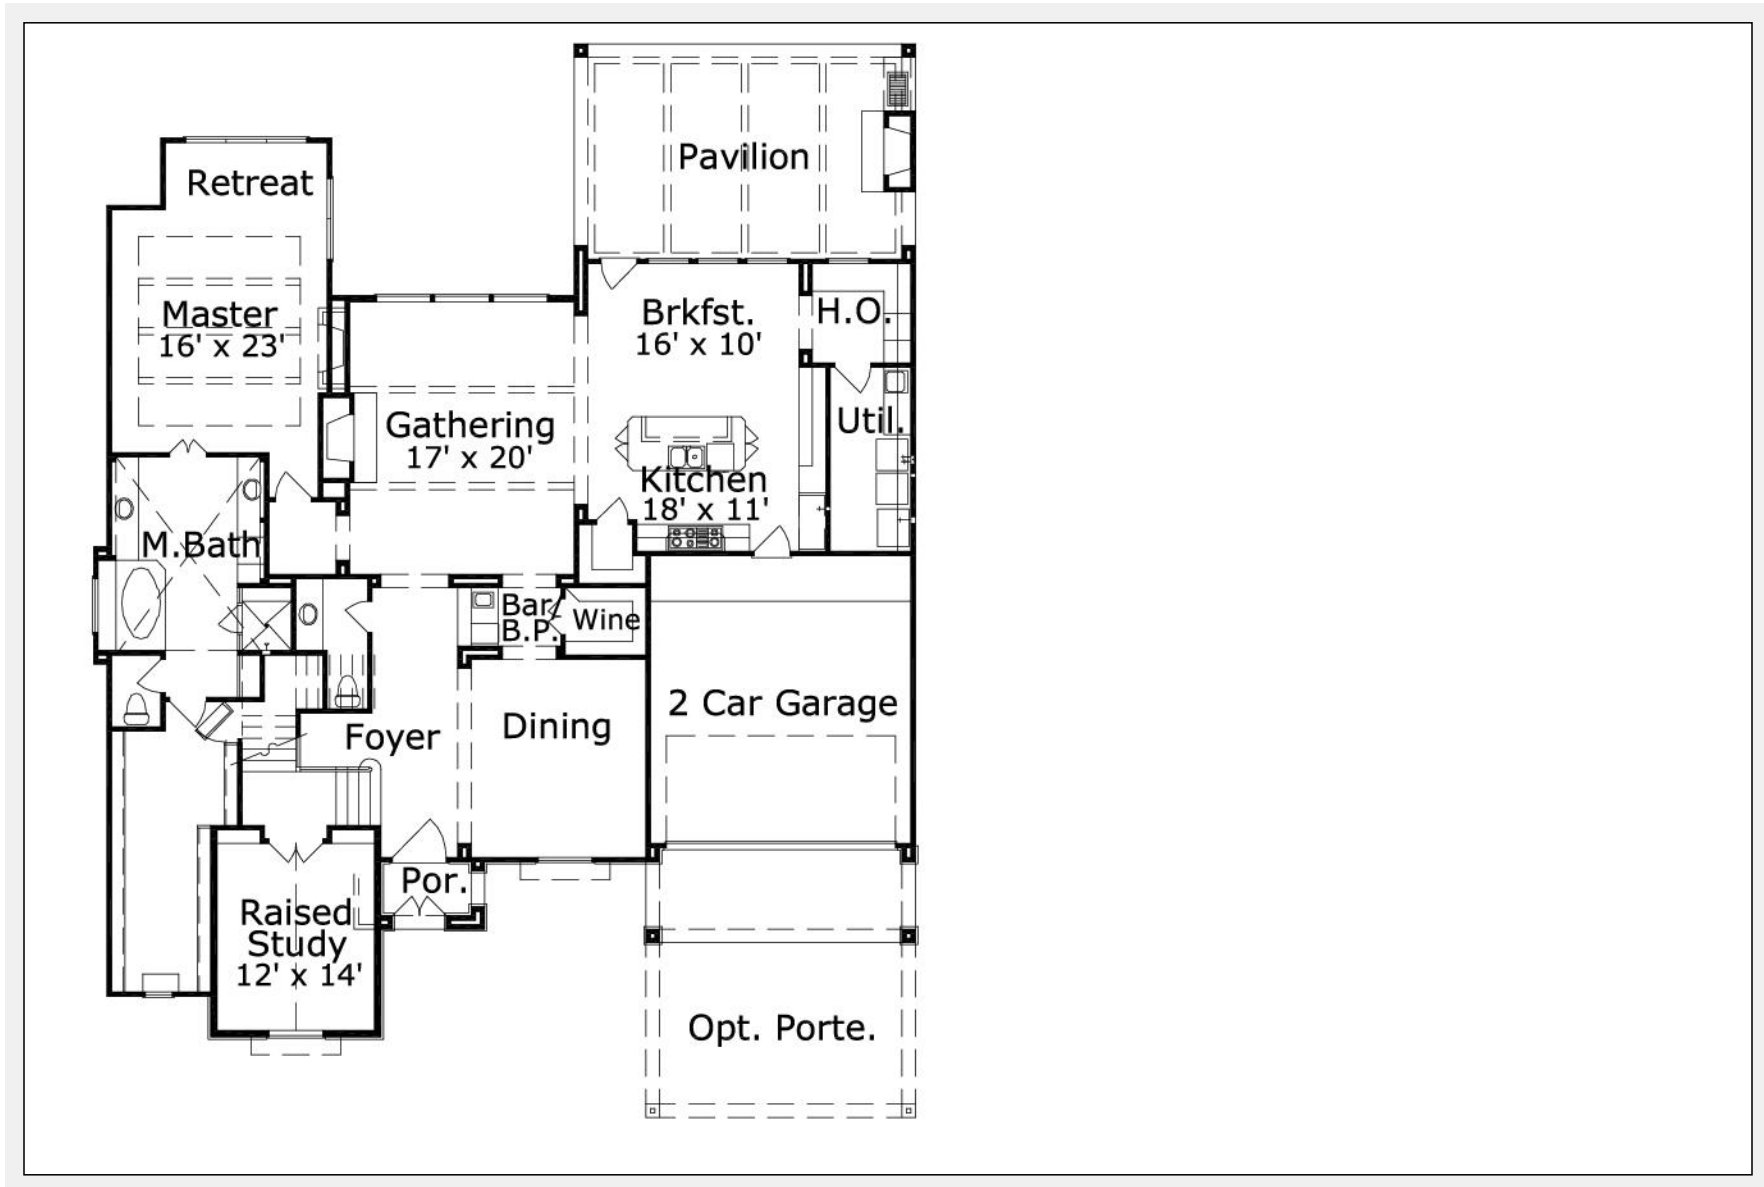

Marian 3774.2 : Details

AS LOW AS \$250
FULLY CUSTOMIZABLE &
PROFESSIONALLY DESIGNED

Style	French
Exterior Material	Stone & Stucco
Bedrooms	4
Bathrooms	3 / 1
Total Living Sq Ft	3,774
Total Covered Sq Ft	4,783
Dimensions (w x d x h)	61' 0" x 73' 8" x 35' 0"

	First Floor	Other Floors	Other Features	
Square Footage	2,565	1,209	Bar	Butler Pantry
Master Bedroom	X		Cov'd. Pavilion	Foyer
Dining Room	X		Int. Balcony	Master Down
Living Room	X		Outdoor Fireplace	Wine Closet
Family Room	X			
Game Room		X		
Study	X			
Guest Room		X		

Garage(s) 2 car, Front Load, Straight In
Stairs

Marian 3774.2 : Front Elevation

Marian 3774.2 : Floor 1

Marian 3774.2 : Floor 2