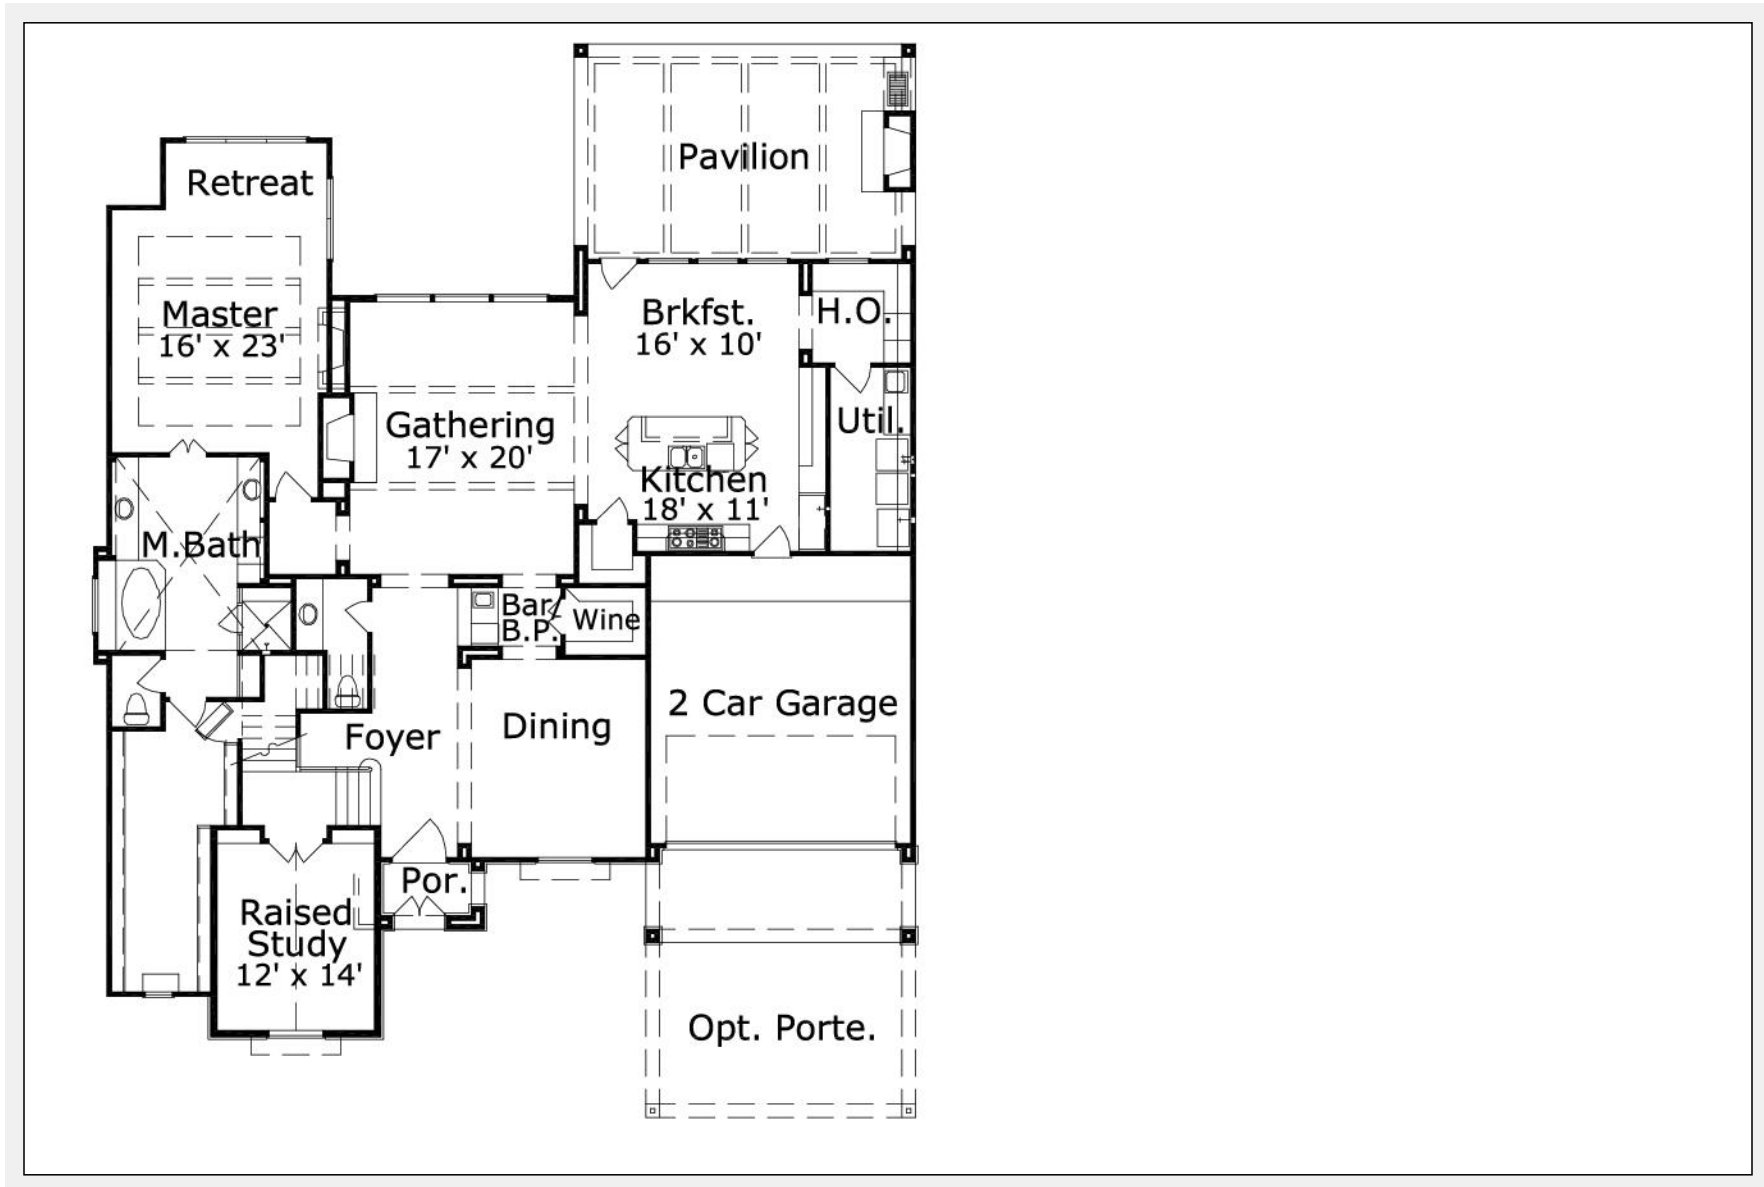

Marian 3774.1 : Details

AS LOW AS \$250
FULLY CUSTOMIZABLE &
PROFESSIONALLY DESIGNED

Style	French
Exterior Material	Stone & Stucco
Bedrooms	4
Bathrooms	3 / 1
Total Living Sq Ft	3,774
Total Covered Sq Ft	4,783
Dimensions (w x d x h)	61' 0" x 73' 8" x 35' 0"

	First Floor	Other Floors	Other Features	
Square Footage	2,565	1,209	Bar	Butler Pantry
Master Bedroom	X		Cov'd. Pavilion	Foyer
Dining Room	X		Int. Balcony	Outdoor Fireplace
Living Room	X		Wine Closet	
Family Room	X			
Game Room		X		
Study	X			
Guest Room		X		

Garage(s) 2 car, Front Load, Straight In
Stairs

Marian 3774.1 : Front Elevation

Marian 3774.1 : Floor 1

Marian 3774.1 : Floor 2