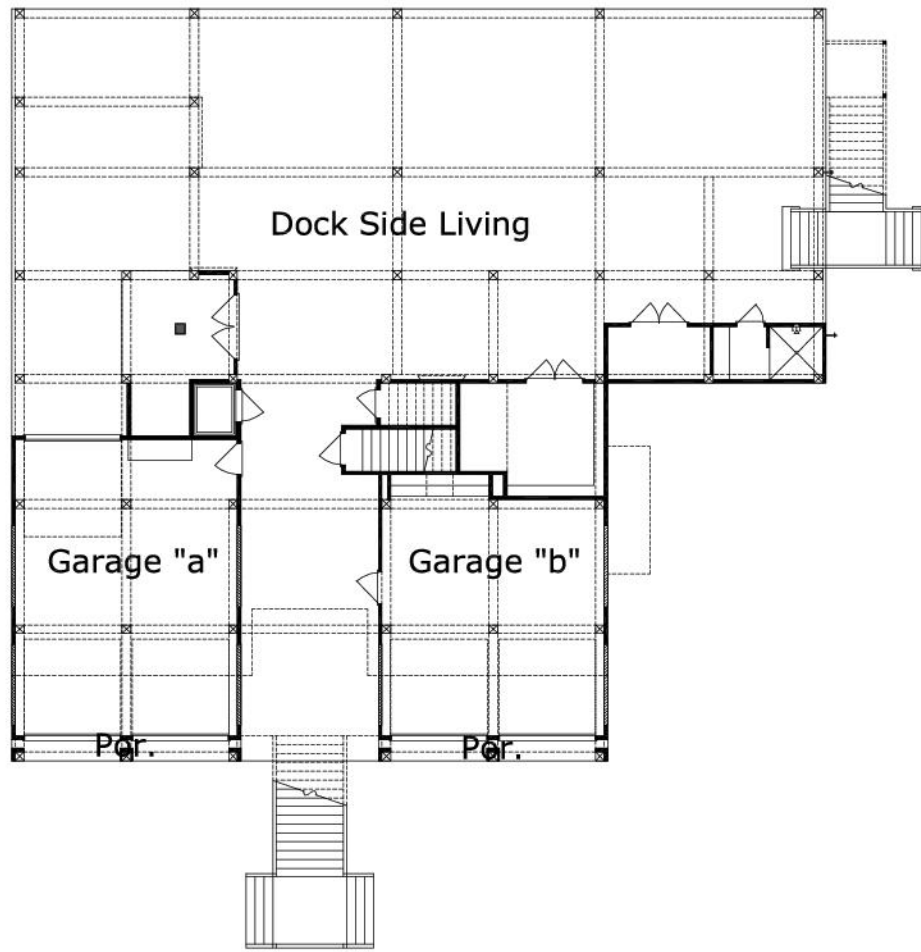

Marilee 6140 : Details

AS LOW AS \$250
FULLY CUSTOMIZABLE &
PROFESSIONALLY DESIGNED

Style	Beach House
Exterior Material	Siding
Bedrooms	6
Bathrooms	6 / 1
Total Living Sq Ft	6,140
Total Covered Sq Ft	12,593
Dimensions (w x d x h)	82' 8" x 88' 8" x 50' 2"

	First Floor	Other Floors	Other Features	
Square Footage	125	6,015	Bar	Dock Side Veranda
Master Bedroom		X	Ext. Balcony	Loft
Dining Room		X		
Living Room		X		
Family Room		X		
Game Room		X		
Guest Room		X		

Garage(s) 4 car, Front Load, Split
Stairs

Marilee 6140 : Front Elevation

Marilee 6140 : Floor 1

Marilee 6140 : Floor 2

Marilee 6140 : Floor 3