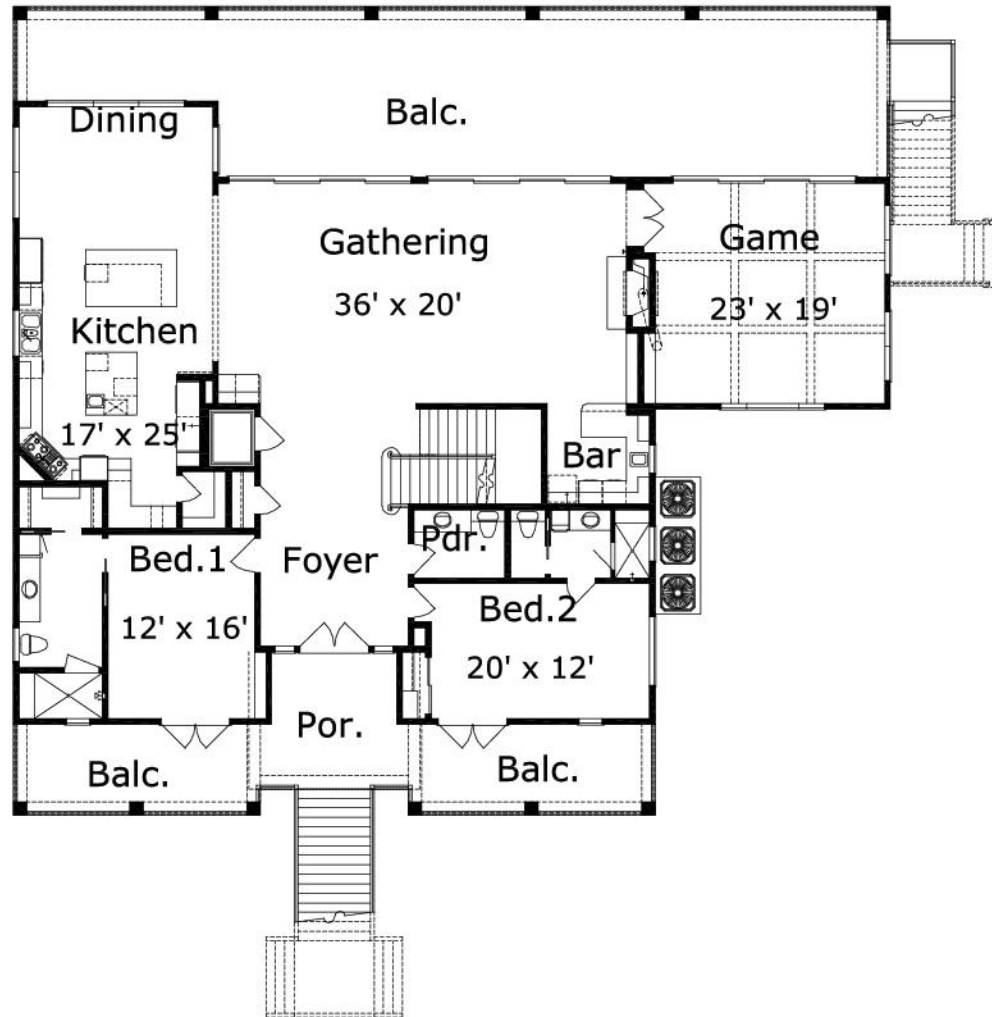

Marilee 6140 : Details

AS LOW AS \$250
FULLY CUSTOMIZABLE &
PROFESSIONALLY DESIGNED

Style	Beach House
Exterior Material	Siding
Bedrooms	6
Bathrooms	6 / 1
Total Living Sq Ft	6,140
Total Covered Sq Ft	12,593
Dimensions (w x d x h)	82' 8" x 88' 8" x 50' 2"

	First Floor	Other Floors	Other Features	
Square Footage	125	6,015	Bar	Dock Side Veranda
Master Bedroom		X	Ext. Balcony	Loft
Dining Room		X		
Living Room		X		
Family Room		X		
Game Room		X		
Guest Room		X		

Garage(s) 4 car, Front Load, Split
Stairs

Marilee 6140 : Front Elevation

Marilee 6140 : Floor 1

Marilee 6140 : Floor 2

Marilee 6140 : Floor 3