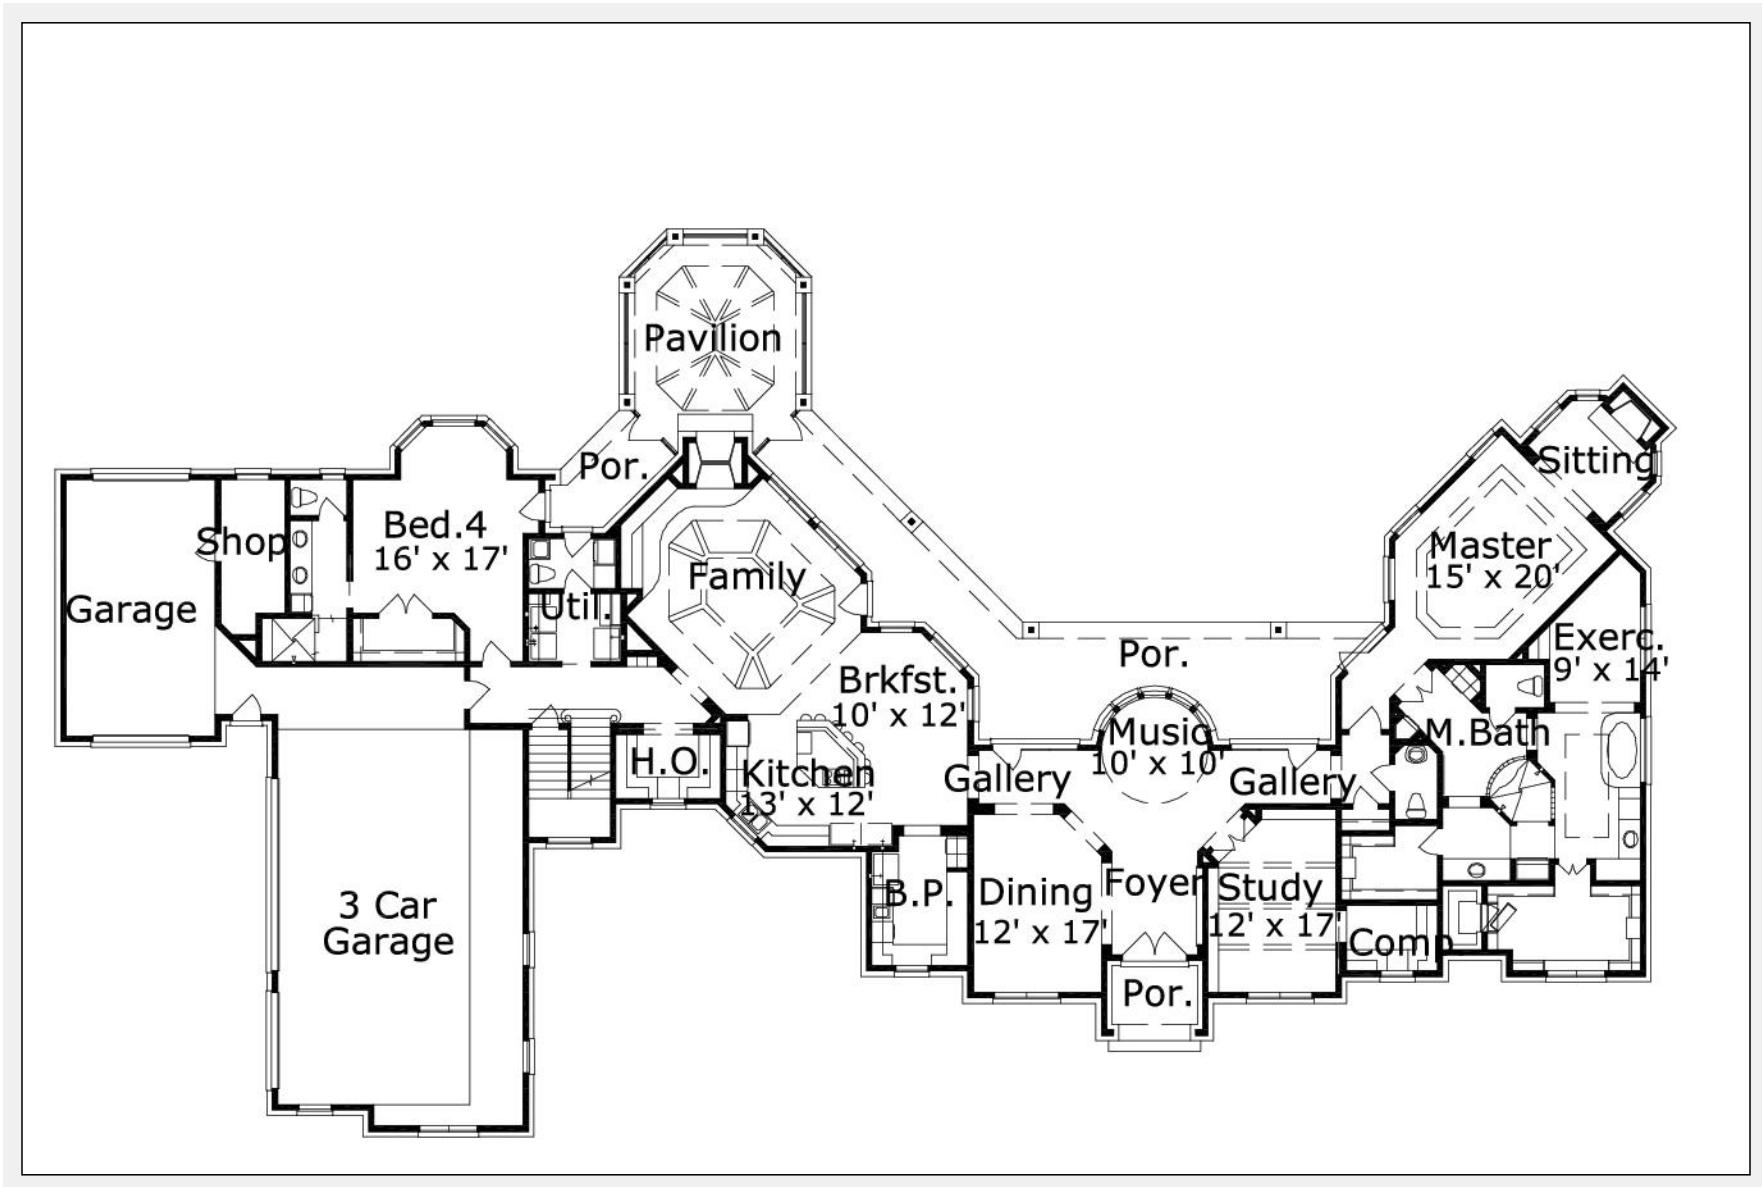

Bentley 5456 : Details

AS LOW AS \$250
FULLY CUSTOMIZABLE &
PROFESSIONALLY DESIGNED

Style	Ranch
Exterior Material	Brick and Stone
Bedrooms	4
Bathrooms	4 / 1
Total Living Sq Ft	5,456
Total Covered Sq Ft	7,918
Dimensions (w x d x h)	151' 10" x 85' 0" x 31' 8"

	First Floor	Other Floors	Other Features
--	-------------	--------------	----------------

Square Footage	4,252	1,204	
Master Bedroom	X		
Dining Room	X		
Living Room	X		
Family Room	X		
Game Room		X	
Study	X		
Guest Room	X		

Garage(s)	4 car, Side Load, Split
Stairs	Standard

Bentley 5456 : Front Elevation

Bentley 5456 : Floor 1

Bentley 5456 : Floor 2