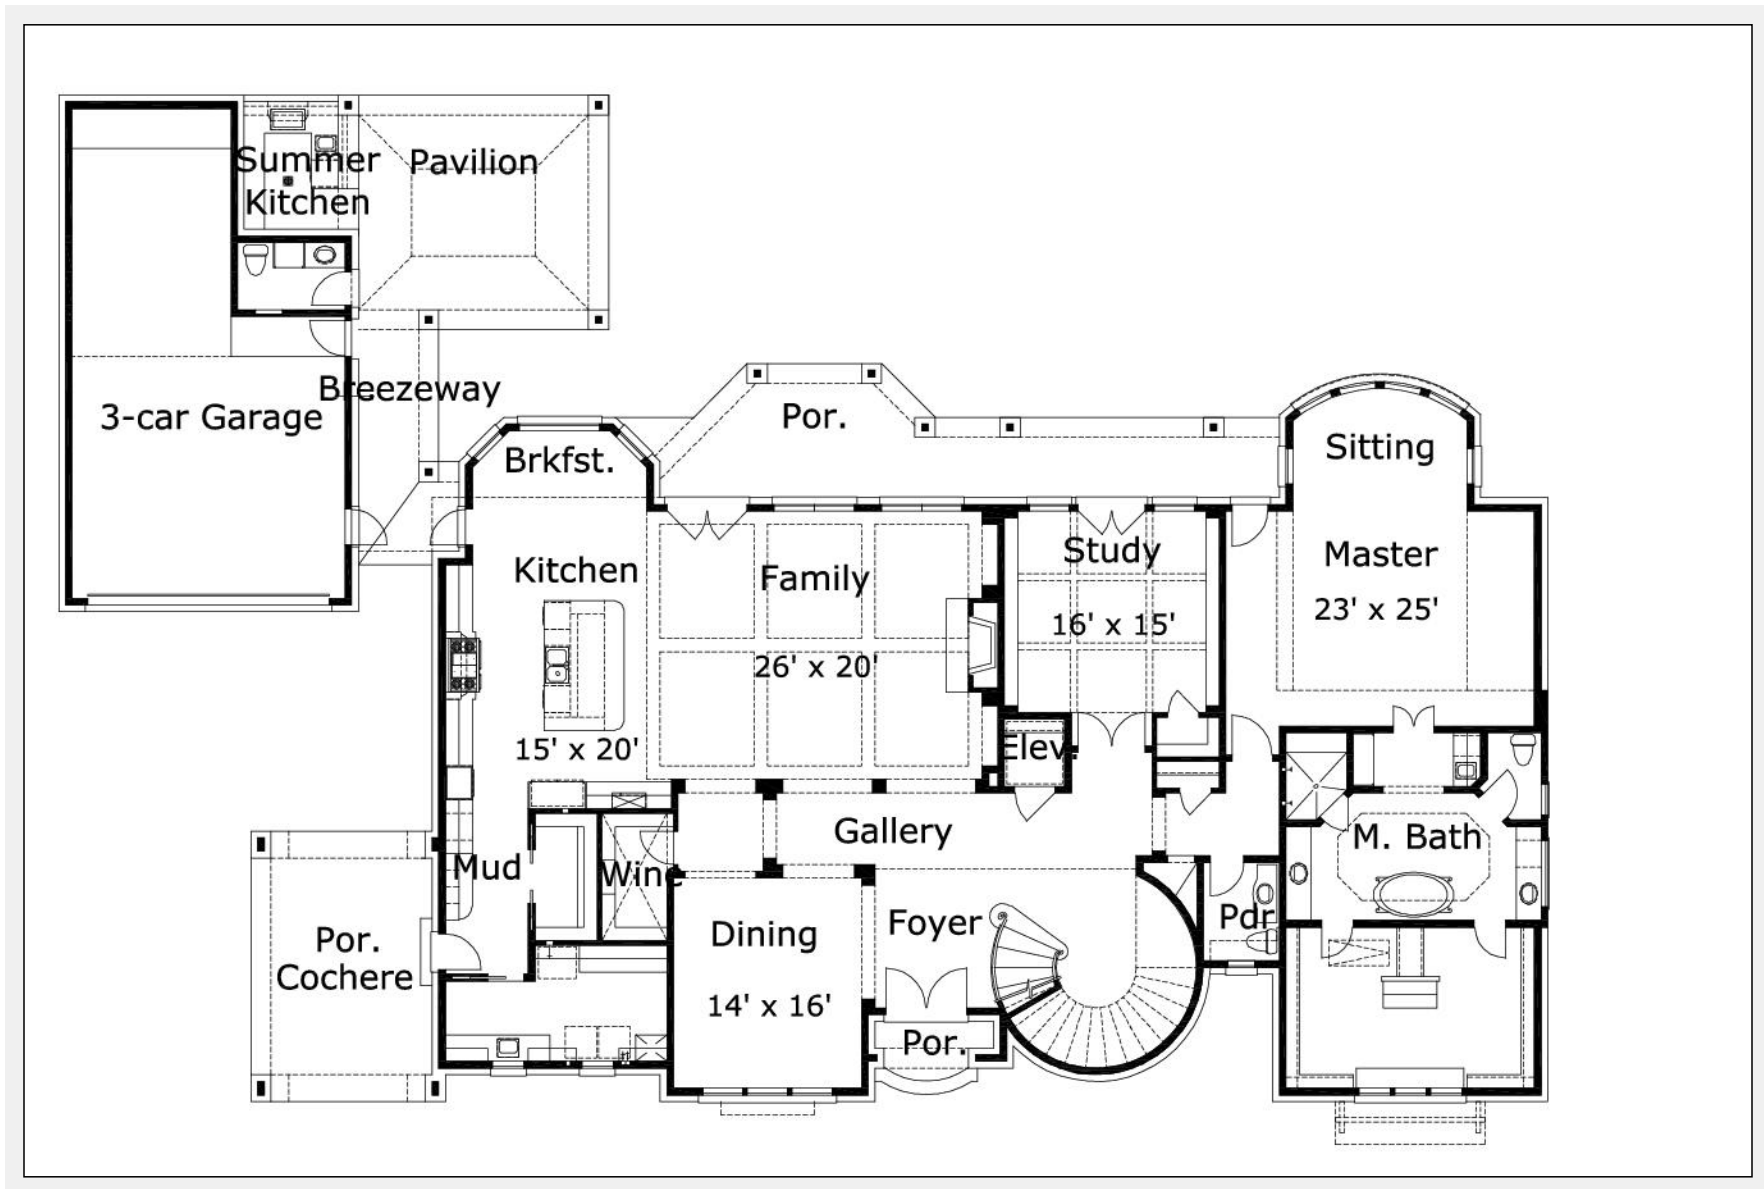

Camino 6418 : Details

AS LOW AS \$250
FULLY CUSTOMIZABLE &
PROFESSIONALLY DESIGNED

Style	Tuscan
Exterior Material	Stone
Bedrooms	5
Bathrooms	5 / 3
Total Living Sq Ft	6,418
Total Covered Sq Ft	8,366
Dimensions (w x d x h)	111' 0" x 75' 0" x 34' 2"

	First Floor	Other Floors	Other Features	
Square Footage	3,757	2,661	Bar	Breezeway
Master Bedroom	X		Cov'd. Pavilion	Foyer
Dining Room	X		Gallery	Int. Balcony
Living Room	X		Master Down	Mud Room
Family Room	X		Optional Elevator	Outdoor Fireplace
Game Room		X	Outdoor Kitchen	Porte Cochere
Study	X		Theater/Media	Wine Room
Guest Room		X		
Home Theater		X		

Garage(s) 3 car, Front Load, Straight In
Stairs Spiral

Camino 6418 : Front Elevation

Camino 6418 : Floor 1

Camino 6418 : Floor 2