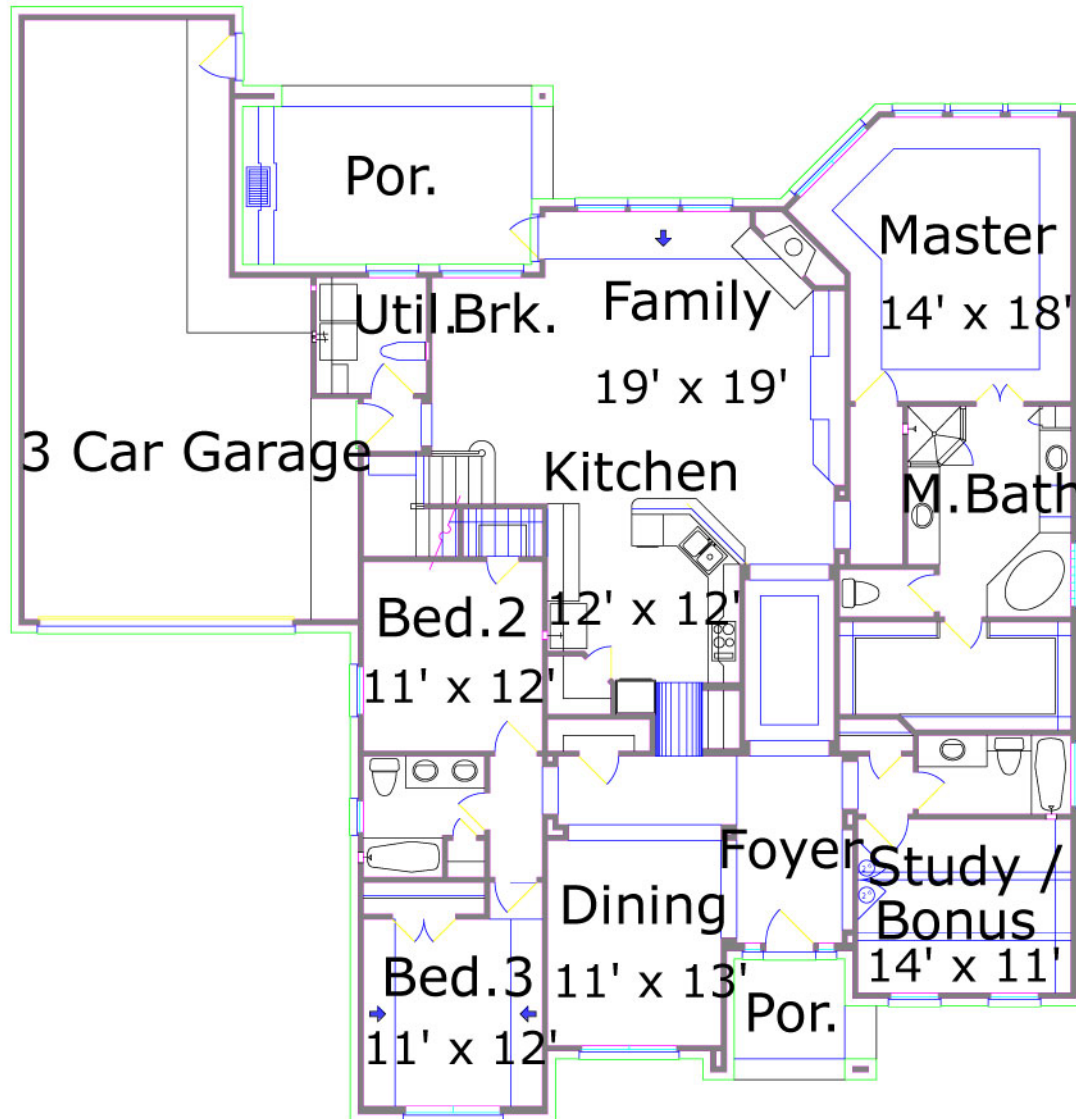

Allendale 2984 : Details

AS LOW AS \$250
FULLY CUSTOMIZABLE &
PROFESSIONALLY DESIGNED

Style	Traditional
Exterior Material	Brick
Bedrooms	4
Bathrooms	4 / 0
Total Living Sq Ft	2,984
Total Covered Sq Ft	4,012
Dimensions (w x d x h)	68' 0" x 70' 8" x 29' 3"

	First Floor	Other Floors	Other Features
Square Footage	2,555	429	Foyer
Master Bedroom	X		
Dining Room	X		
Living Room	X		
Family Room	X		
Study	X		
Guest Room	X		

Garage(s) 3 car, Front Load, Straight In
Stairs Standard

Allendale 2984 : Front Elevation

Allendale 2984 : Floor 1

Allendale 2984 : Floor 2