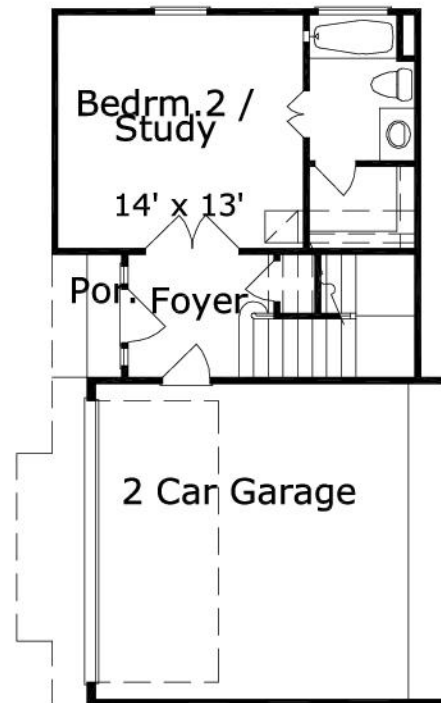

Mariah 3600 : Details

AS LOW AS \$250
FULLY CUSTOMIZABLE &
PROFESSIONALLY DESIGNED

Style	Ranch
Exterior Material	Brick & Siding
Bedrooms	4
Bathrooms	3 / 1
Total Living Sq Ft	3,600
Total Covered Sq Ft	5,472
Dimensions (w x d x h)	65' 0" x 94' 6" x 32' 4"

	First Floor	Other Floors	Other Features
Square Footage	2,847	753	Foyer
Master Bedroom	X		
Dining Room	X		
Living Room	X		
Family Room	X		
Study	X		
Guest Room	X		
Garage(s)	3 car, Front Load, Swing (Side Facing)		
Stairs	Standard		

Mariah 3600 : Front Elevation

Mariah 3600 : Floor 1

Mariah 3600 : Floor 2