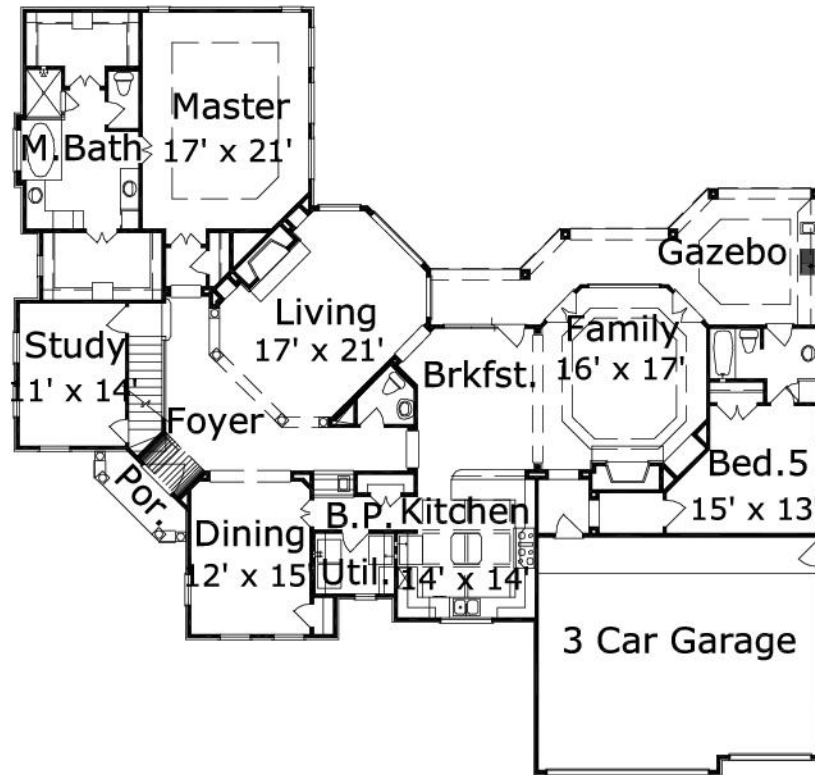

Margie 4328 : Floor 1