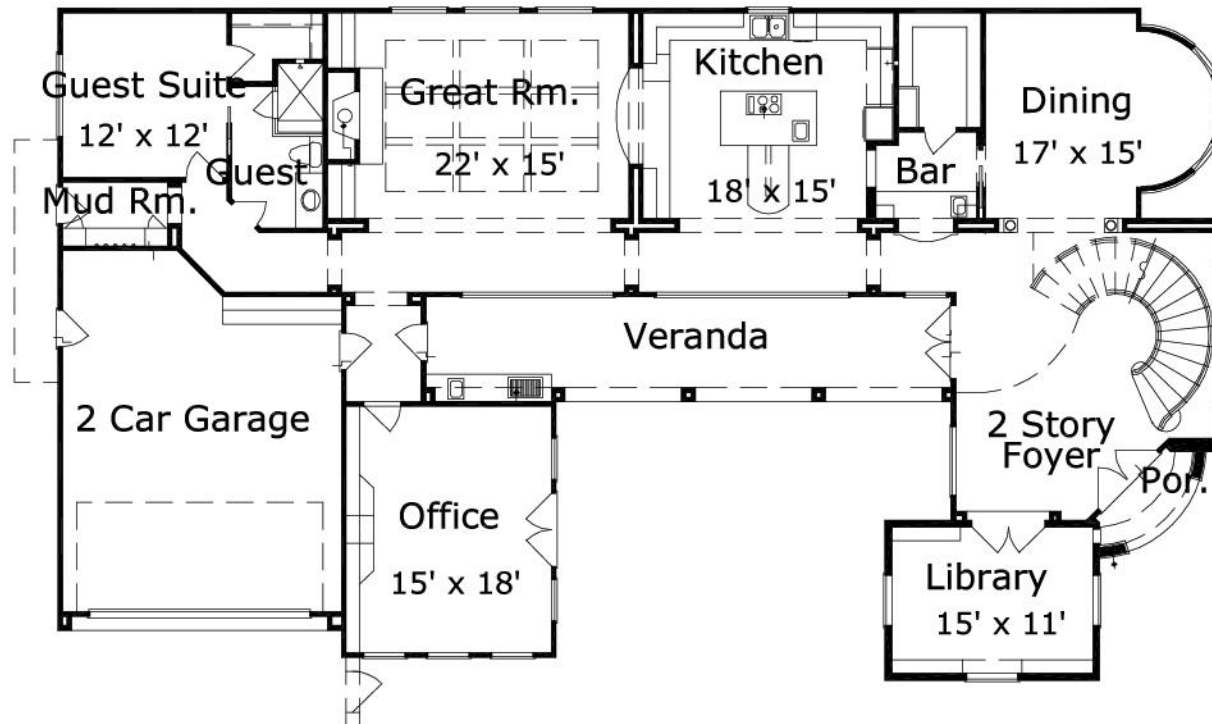

Margarita 4842 : Floor 1