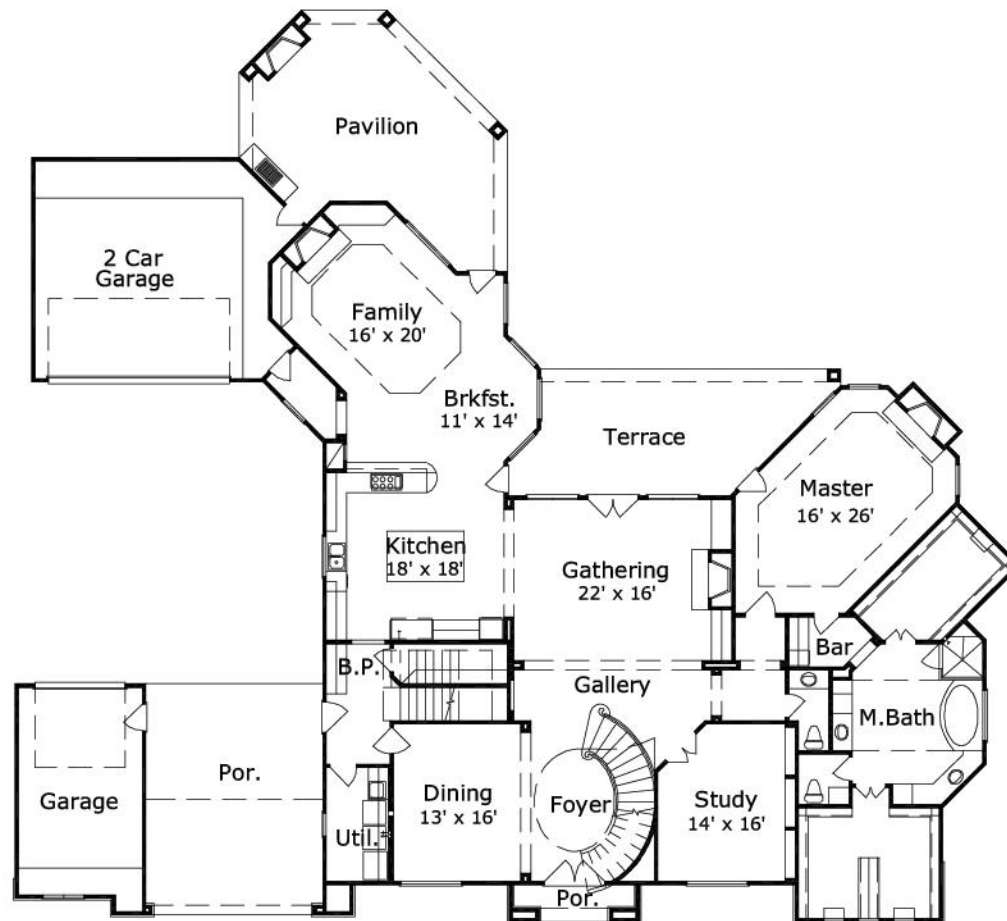

Hatfield 5387 : Details

AS LOW AS \$250
FULLY CUSTOMIZABLE &
PROFESSIONALLY DESIGNED

Style	Tuscan
Exterior Material	Stone & Stucco
Bedrooms	5
Bathrooms	5 / 1
Total Living Sq Ft	5,387
Total Covered Sq Ft	7,838
Dimensions (w x d x h)	100' 1" x 90' 8" x 31' 7"

	First Floor	Other Floors	Other Features	
Square Footage	3,331	2,056	Butler Pantry	Cov'd. Pavilion
Master Bedroom	X		Cov'd. Terrace	Foyer
Dining Room	X		Gallery	Outdoor Fireplace
Living Room	X		Outdoor Kitchen	
Family Room	X			
Game Room		X		
Study	X			
Guest Room		X		
Home Theater		X		

Garage(s) 3 car, Front Load, Split
Stairs Curved

Hatfield 5387 : Front Elevation

Hatfield 5387 : Floor 1

Hatfield 5387 : Floor 2