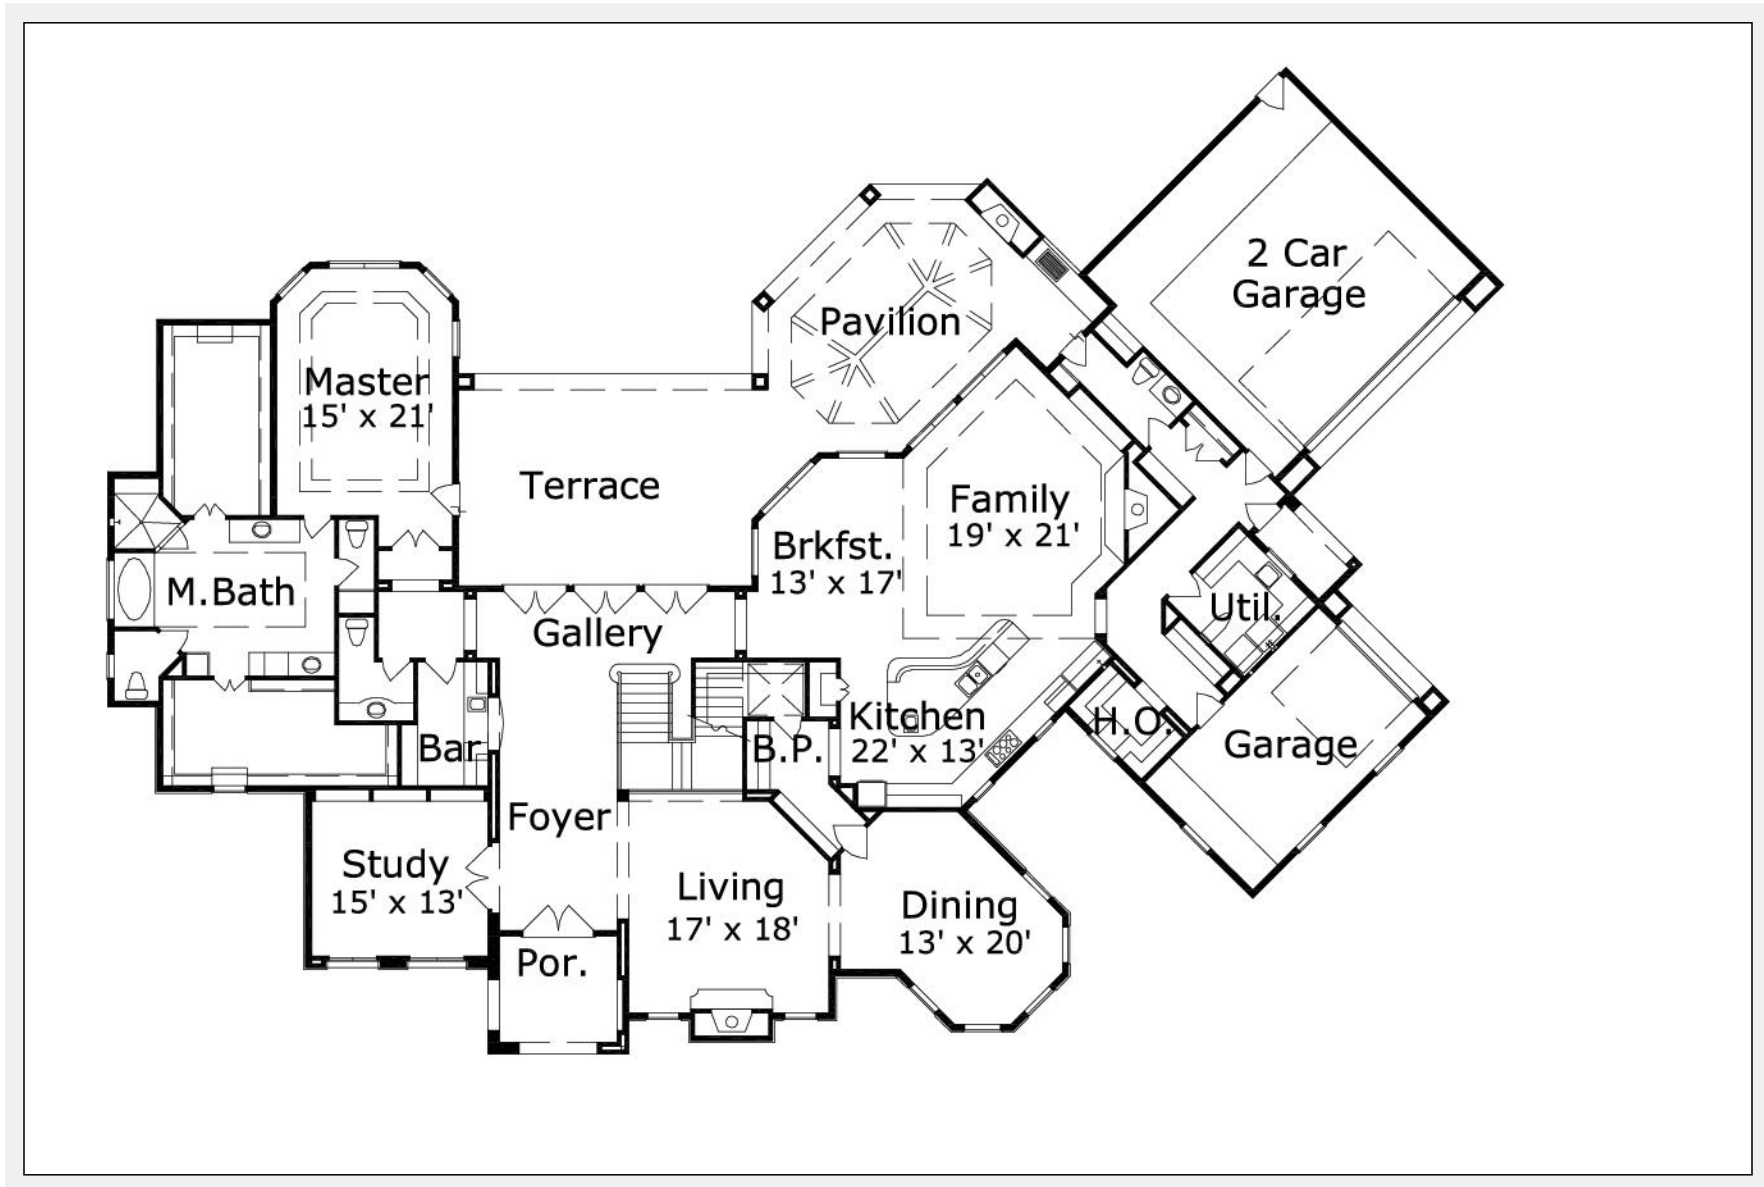

## Hardwidge 6404 : Details

**AS LOW AS \$250**  
**FULLY CUSTOMIZABLE &**  
**PROFESSIONALLY DESIGNED**

<b>Style</b>	Mediterranean
<b>Exterior Material</b>	Stone & Stucco
<b>Bedrooms</b>	6
<b>Bathrooms</b>	6 / 2
<b>Total Living Sq Ft</b>	6,404
<b>Total Covered Sq Ft</b>	9,625
<b>Dimensions (w x d x h)</b>	118' 8" x 81' 10" x 38' 1"

	First Floor	Other Floors	Other Features	
<b>Square Footage</b>	4,007	2,397	Butler Pantry	Cov'd. Pavilion
<b>Master Bedroom</b>	X		Cov'd. Terrace	Foyer
<b>Dining Room</b>	X		Gallery	
<b>Living Room</b>	X			
<b>Family Room</b>	X			
<b>Game Room</b>		X		
<b>Study</b>	X			
<b>Guest Room</b>		X		
<b>Home Theater</b>		X		

<b>Garage(s)</b>	3 car, Front Load, Split
<b>Stairs</b>	Standard

## Hardwidge 6404 : Floor 1