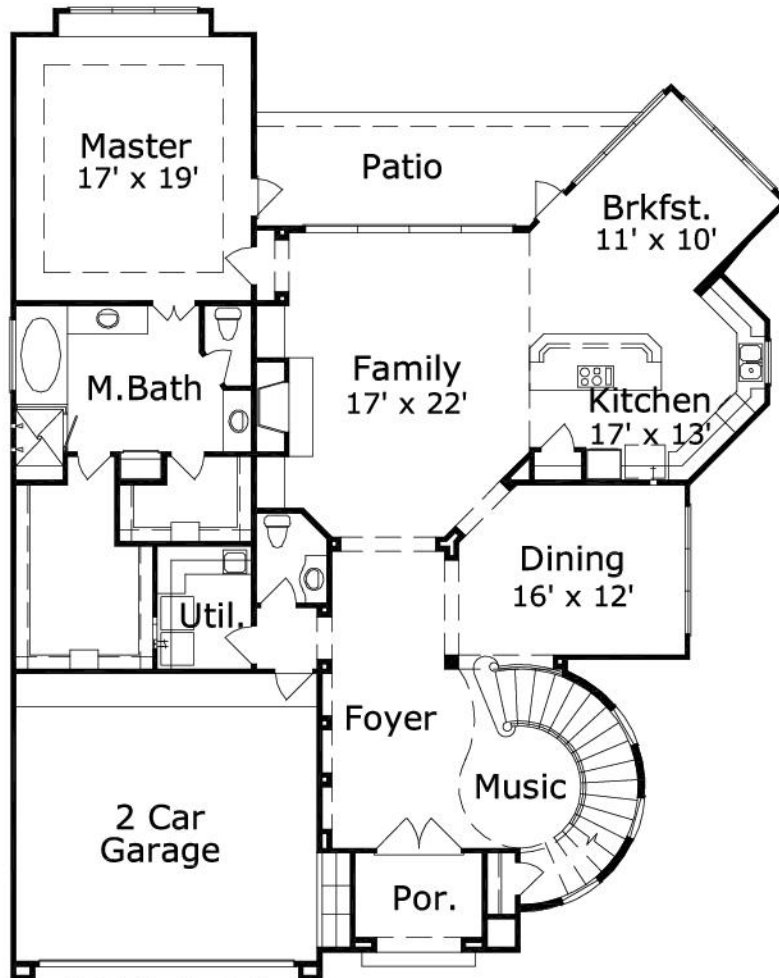

## Maia 3856 : Details

**AS LOW AS \$250**  
**FULLY CUSTOMIZABLE &**  
**PROFESSIONALLY DESIGNED**

<b>Style</b>	Mediterranean
<b>Exterior Material</b>	Stucco
<b>Bedrooms</b>	4
<b>Bathrooms</b>	3 / 1
<b>Total Living Sq Ft</b>	3,856
<b>Total Covered Sq Ft</b>	4,595
<b>Dimensions (w x d x h)</b>	55' 0" x 68' 8" x 33' 4"

	First Floor	Other Floors	Other Features
<b>Square Footage</b>	2,261	1,595	
<b>Master Bedroom</b>	X		
<b>Dining Room</b>	X		
<b>Living Room</b>	X		
<b>Family Room</b>	X		
<b>Game Room</b>		X	
<b>Study</b>	X		
<b>Guest Room</b>		X	
<b>Home Theater</b>		X	

## Maia 3856 : Floor 1

## Maia 3856 : Floor 2