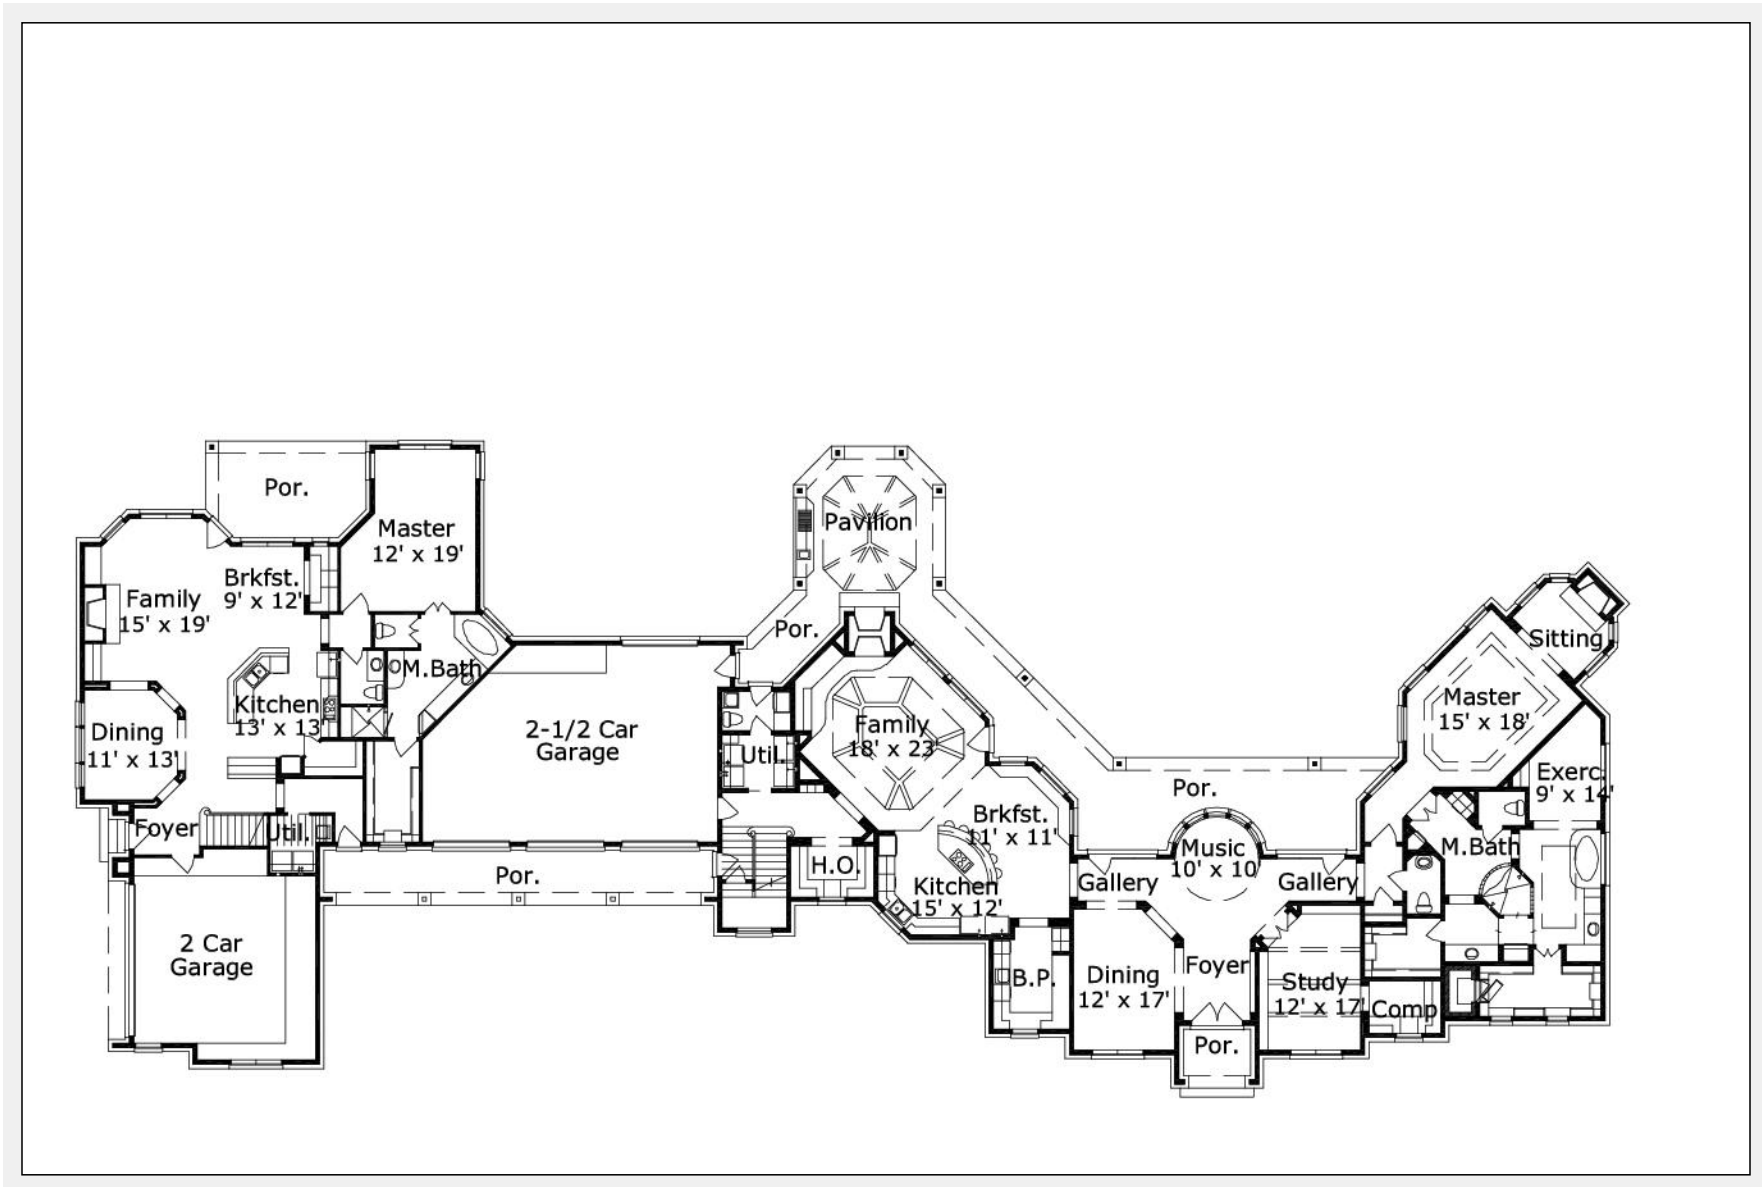

Seelie 4547 : Floor 1