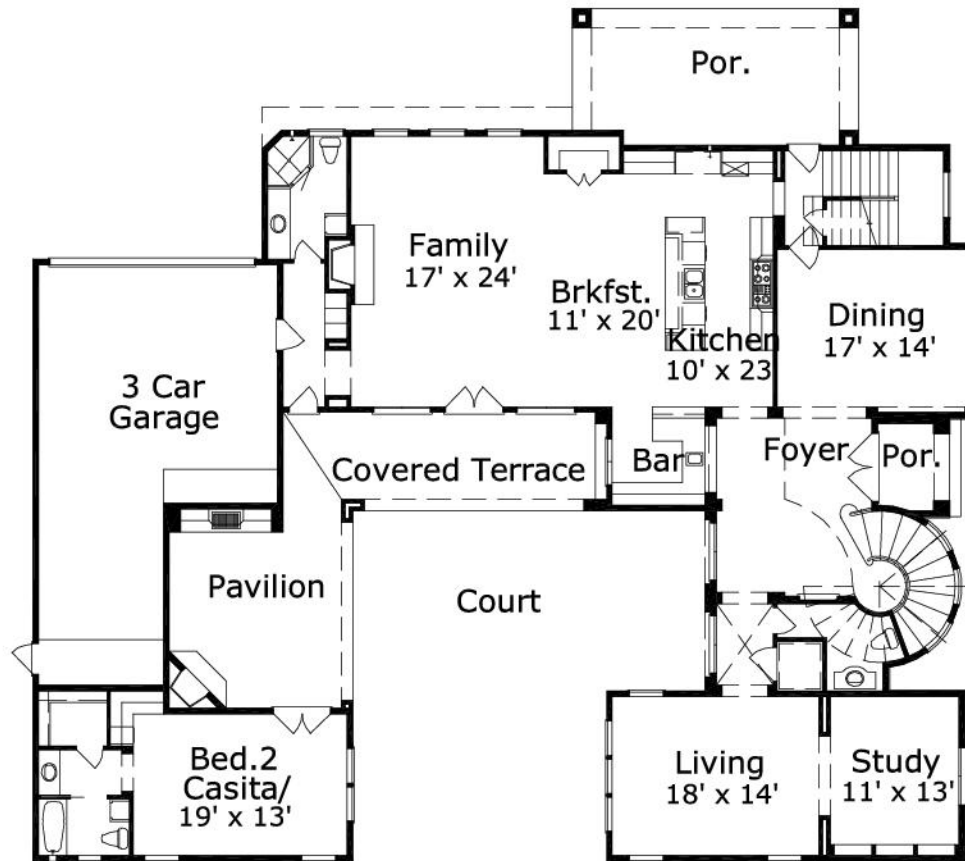

Dante 6896 : Details

Style	Mediterranean
Exterior Material	Stone & Stucco
Bedrooms	5
Bathrooms	6 / 2
Total Living Sq Ft	6,896
Total Covered Sq Ft	8,619
Dimensions (w x d x h)	75' 0" x 83' 0" x 35' 3"

AS LOW AS \$250
FULLY CUSTOMIZABLE &
PROFESSIONALLY DESIGNED

	First Floor	Other Floors	Other Features
Square Footage	2,894	4,002	
Master Bedroom	X		
Dining Room	X		
Living Room	X		
Family Room	X		
Game Room		X	
Study	X		
Guest Room		X	
Home Theater		X	

Garage(s) 3 car, Rear Load, Straight In
Stairs Spiral

Dante 6896 : Front Elevation

Dante 6896 : Floor 1

Dante 6896 : Floor 2

Dante 6896 : Floor 3