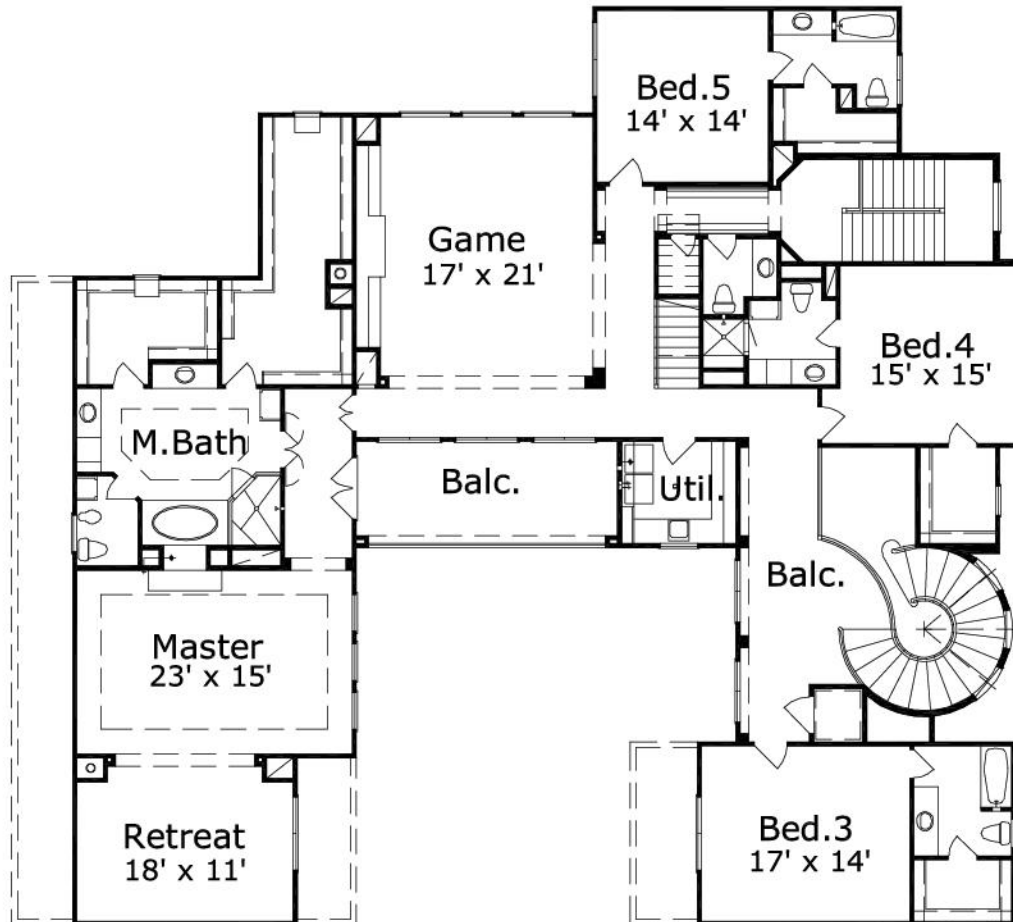

Dante 6896 : Details

Style	Mediterranean
Exterior Material	Stone & Stucco
Bedrooms	5
Bathrooms	6 / 2
Total Living Sq Ft	6,896
Total Covered Sq Ft	8,619
Dimensions (w x d x h)	75' 0" x 83' 0" x 35' 3"

AS LOW AS \$250
FULLY CUSTOMIZABLE &
PROFESSIONALLY DESIGNED

	First Floor	Other Floors	Other Features
Square Footage	2,894	4,002	
Master Bedroom	X		
Dining Room	X		
Living Room	X		
Family Room	X		
Game Room		X	
Study	X		
Guest Room		X	
Home Theater		X	

Garage(s) 3 car, Rear Load, Straight In
Stairs Spiral

Dante 6896 : Front Elevation

Dante 6896 : Floor 1

Dante 6896 : Floor 2

Dante 6896 : Floor 3