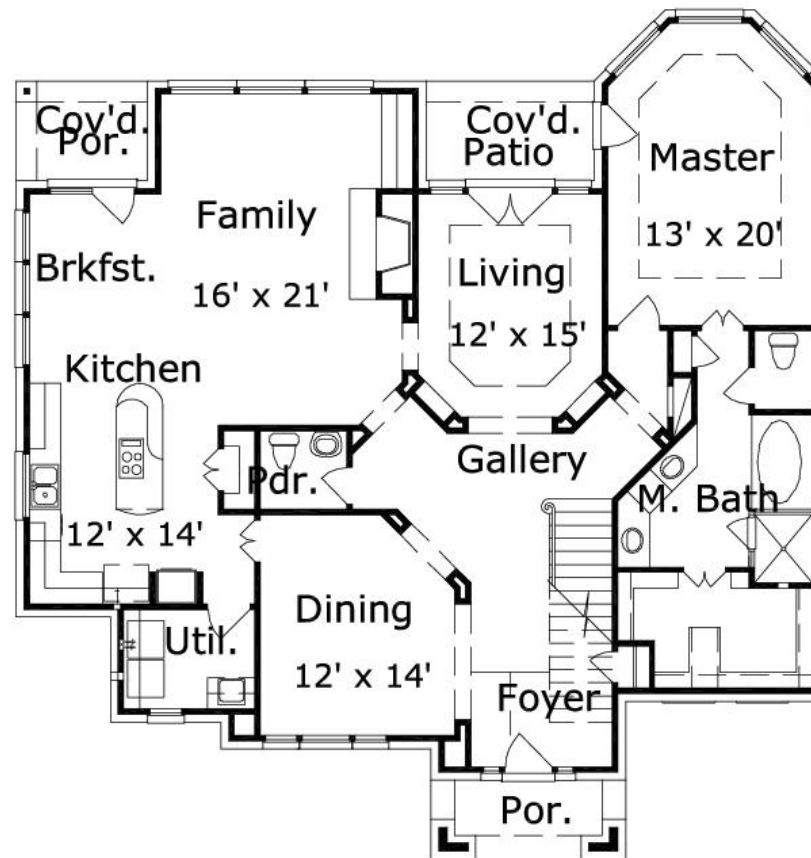

## Greenview 3422: Details

Style	Traditional
Exterior Materials	Brick
Bedrooms	4
Bathrooms	3 / 1
Total Living Sq Ft	3,422
Total Covered Sq Ft	3,605
Dimensions (w x d x h)	51'4" x 53'0" x 0'0"

**AS LOW AS \$250**  
**FULLY CUSTOMIZABLE &**  
**PROFESSIONALLY DESIGNED**

	First Floor	Other Floors	Other Features
Square Footage	2,024	1,398	
Bedrooms	1	3	
Ceiling Heights	10'0"	9'0"	
Master Bedroom	X		
Dining Room	X		
Living Room	X		
Family Room	X		
Game Room	X		
Study	X		
Guest Room		X	

## Greenview 3422: Floor 1

## Greenview 3422: Floor 2