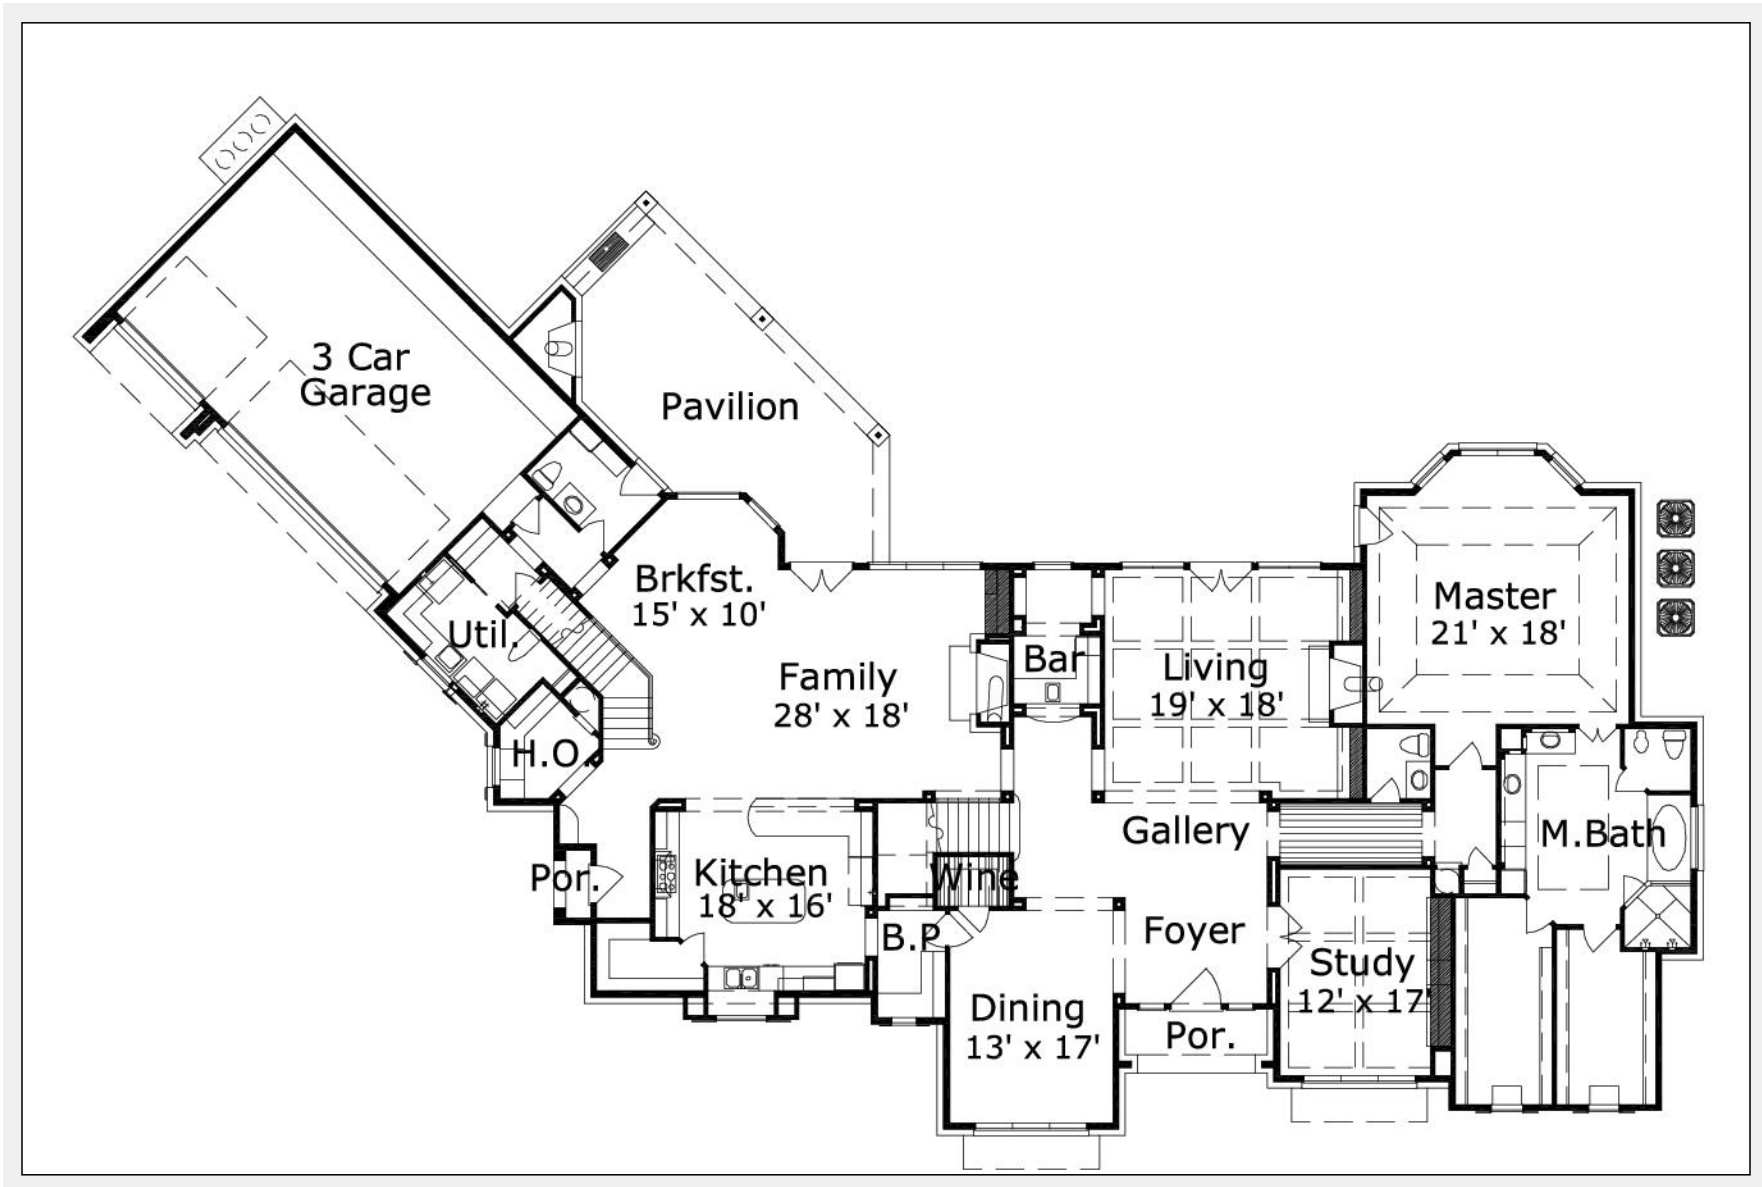

Gretal 6500 : Details

AS LOW AS \$250
FULLY CUSTOMIZABLE &
PROFESSIONALLY DESIGNED

Style	French
Exterior Material	Brick & Stucco
Bedrooms	5
Bathrooms	5 / 2
Total Living Sq Ft	6,500
Total Covered Sq Ft	7,834
Dimensions (w x d x h)	131' 7" x 82' 5" x 0' 0"

	First Floor	Other Floors	Other Features
Square Footage	4,109	2,391	
Master Bedroom	X		
Dining Room	X		
Living Room	X		
Family Room	X		
Study	X		
Guest Room		X	

Garage(s) 3 car, Front Load, Swing (Side Facing)
Stairs Standard

Gretal 6500 : Front Elevation

Gretal 6500 : Floor 1

Gretal 6500 : Floor 2