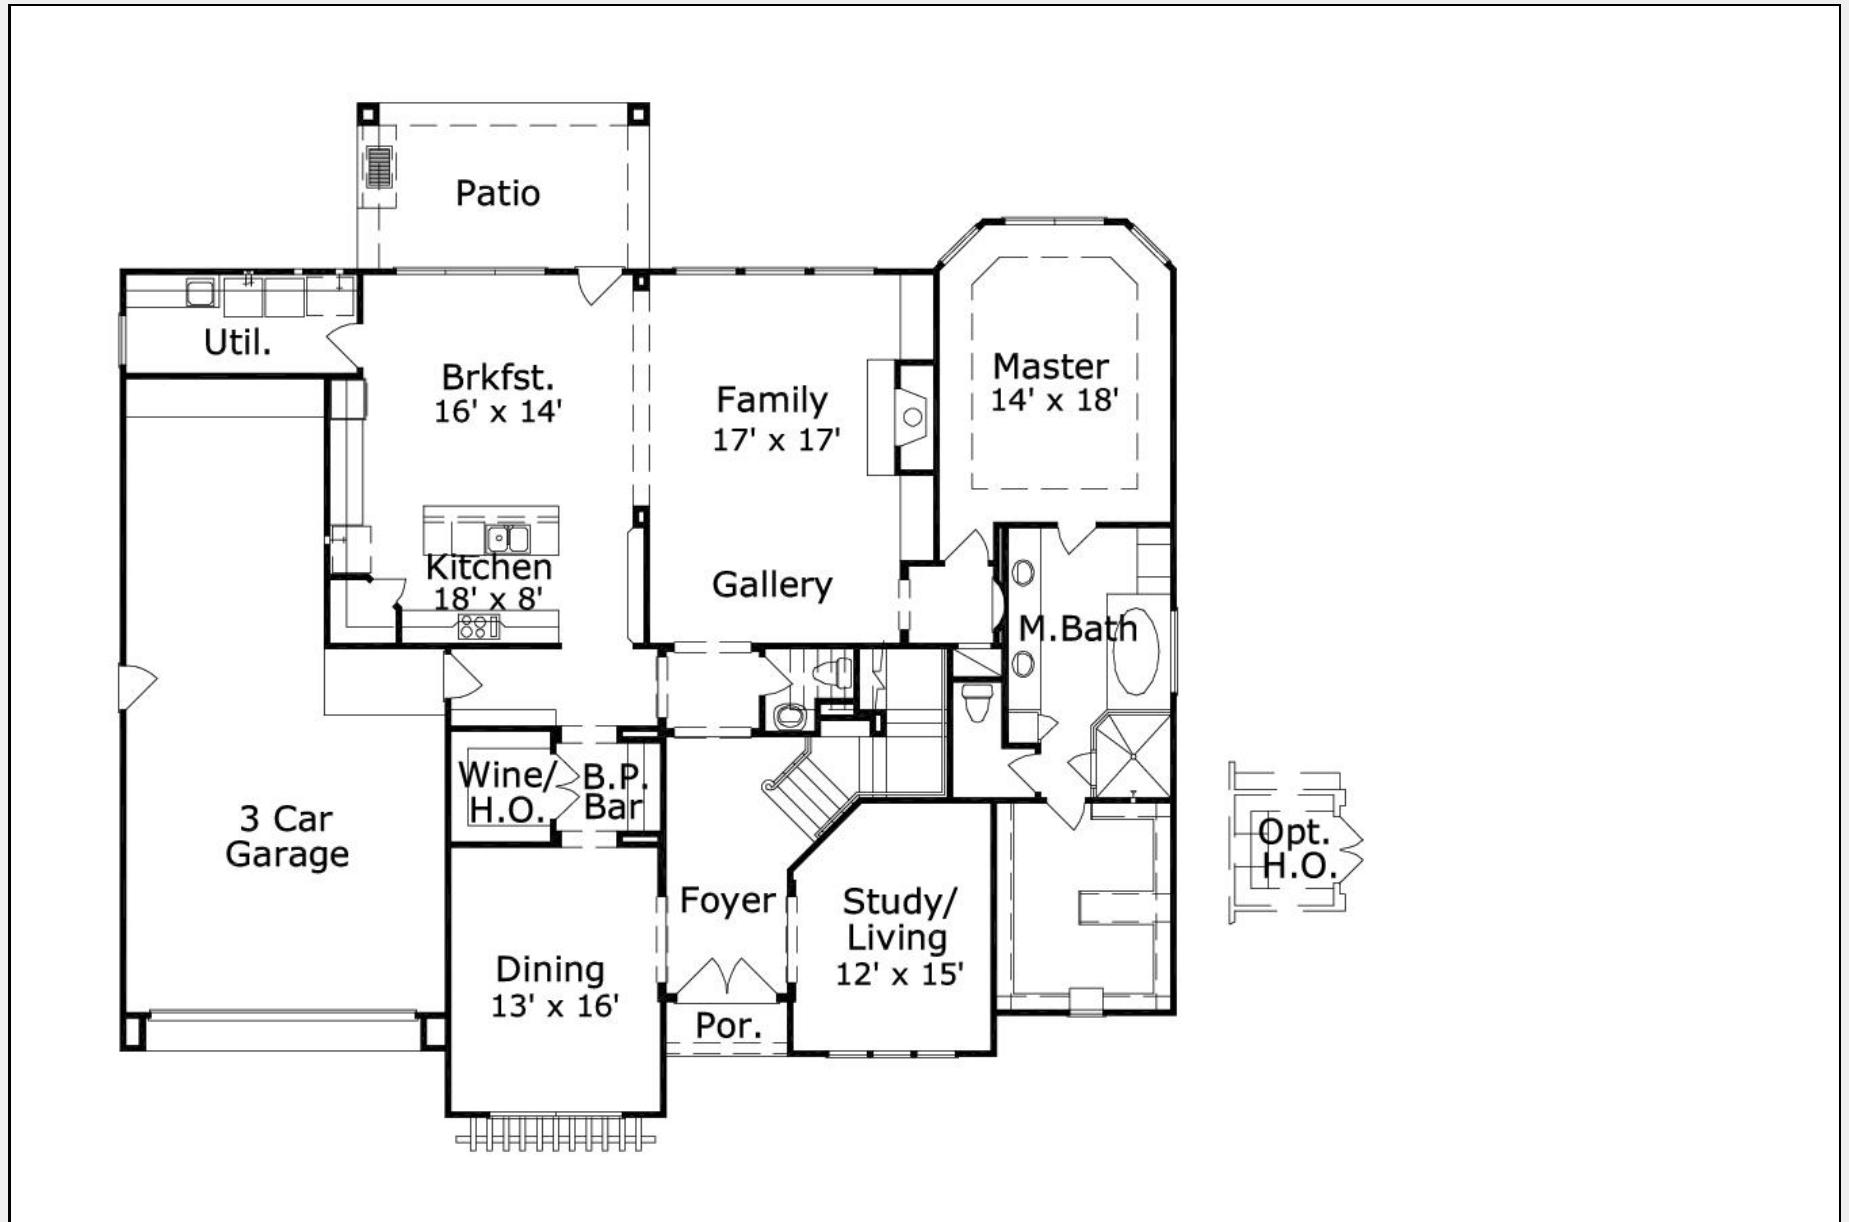

Gulfton 3951: Details

Style	Mediterranean
Exterior Materials	Stucco
Bedrooms	4
Bathrooms	3 / 1
Total Living Sq Ft	3,951
Total Covered Sq Ft	4,832
Dimensions (w x d x h)	63'10" x 61'4" x 31'5"

AS LOW AS \$250
FULLY CUSTOMIZABLE &
PROFESSIONALLY DESIGNED

	First Floor	Other Floors	Other Features
Square Footage	2,389	1,562	
Bedrooms	1	3	
Ceiling Heights	10'0"	9'0"	
Master Bedroom	X		
Dining Room	X		
Living Room	X		
Family Room	X		
Study	X		
Guest Room		X	
Garage(s)	Front Load Straight In		
Stairs	Standard		

Gulfton 3951: Front Elevation

Gulfton 3951: Floor 1

Gulfton 3951: Floor 2