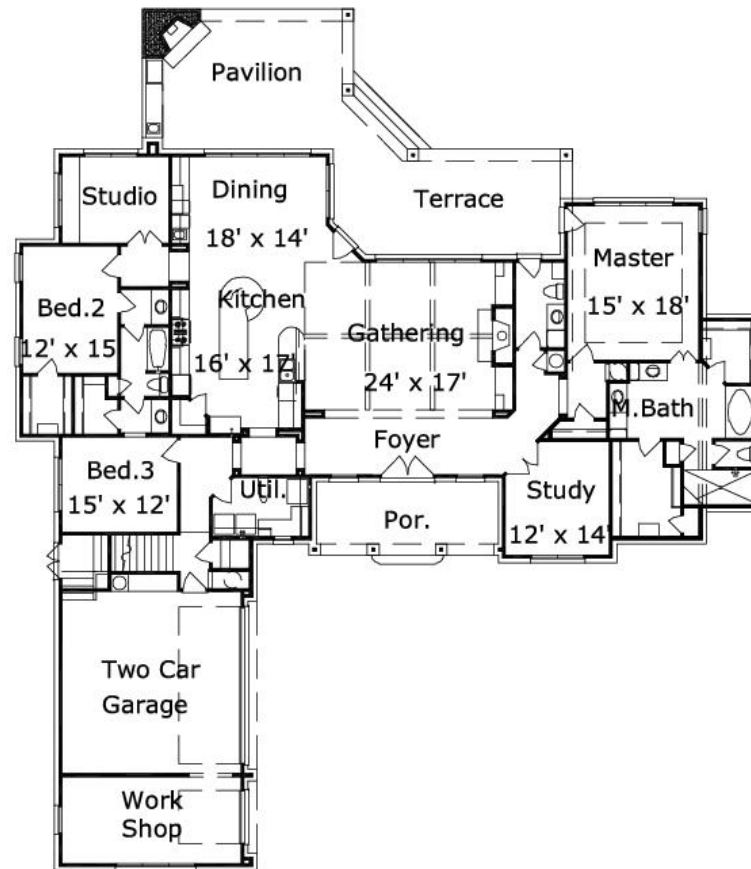

Dalmally 3559: Details

Style	Ranch
Exterior Materials	Stone
Bedrooms	4
Bathrooms	3 / 1
Total Living Sq Ft	3,559
Total Covered Sq Ft	5,543
Dimensions (w x d x h)	86'6" x 99'4" x 28'10"

AS LOW AS \$250
FULLY CUSTOMIZABLE &
PROFESSIONALLY DESIGNED

	First Floor	Other Floors	Other Features
Square Footage	3,189	370	
Bedrooms	1	3	
Ceiling Heights	10'0"	9'0"	
Master Bedroom	X		
Dining Room	X		
Living Room	X		
Family Room	X		
Study	X		
Guest Room	X		
Garage(s)	Front Load Swing (Entry Facing)		
Stairs	Standard		

Dalmally 3559: Front Elevation

Dalmally 3559: Floor 1

Dalmally 3559: Floor 2