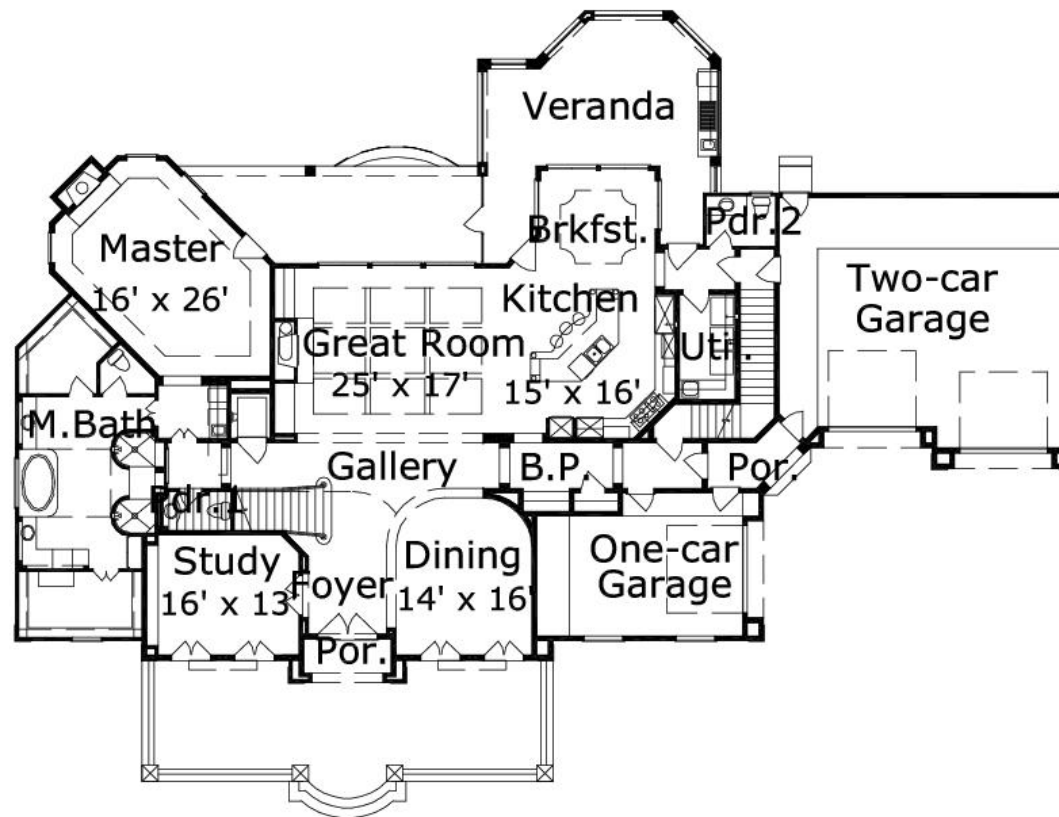

## Dalview 5255: Details

Style	French
Exterior Materials	Stucco
Bedrooms	5
Bathrooms	5 / 2
Total Living Sq Ft	5,255
Total Covered Sq Ft	7,503
Dimensions (w x d x h)	109'0" x 82'2" x 38'8"

**AS LOW AS \$250**  
**FULLY CUSTOMIZABLE &**  
**PROFESSIONALLY DESIGNED**

	First Floor	Other Floors	Other Features
Square Footage	3,062	2,193	
Bedrooms	1	4	
Ceiling Heights	12'0"	10'0"	
Master Bedroom	X		
Dining Room	X		
Living Room	X		
Family Room	X		
Study	X		
Guest Room		X	
Garage(s)	Front Load Split		
Stairs	Standard		

## Dalview 5255: Floor 1

## Dalview 5255: Floor 2