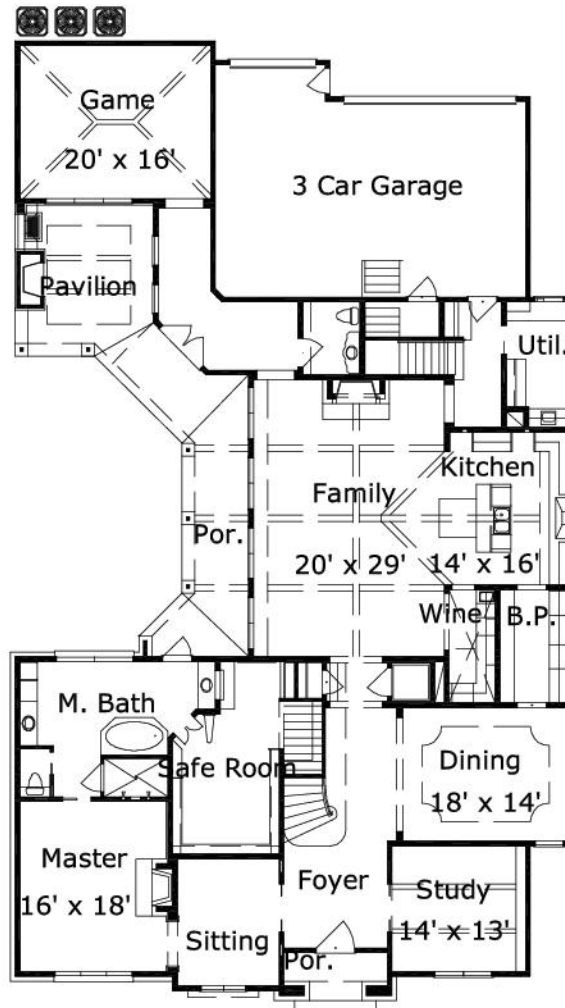

Catalpa 5908 : Details

AS LOW AS \$250
FULLY CUSTOMIZABLE &
PROFESSIONALLY DESIGNED

Style	French
Exterior Material	Brick and Stone
Bedrooms	4
Bathrooms	4 / 1
Total Living Sq Ft	5,908
Total Covered Sq Ft	7,215
Dimensions (w x d x h)	59' 0" x 100' 6" x 0' 0"

	First Floor	Other Floors	Other Features	
Square Footage	3,689	1,880	Butler Pantry	Cov'd. Pavilion
Master Bedroom	X		Foyer	Optional Elevator
Dining Room	X		Outdoor Fireplace	Outdoor Kitchen
Living Room	X		Wine Closet	
Family Room	X			
Game Room		X		
Study	X			
Guest Room		X		
Home Theater	X			

Garage(s) 3 car, Front Load, Swing (Side Facing)
Stairs Curved

Catalpa 5908 : Front Elevation

Catalpa 5908 : Floor 1

Catalpa 5908 : Floor 2