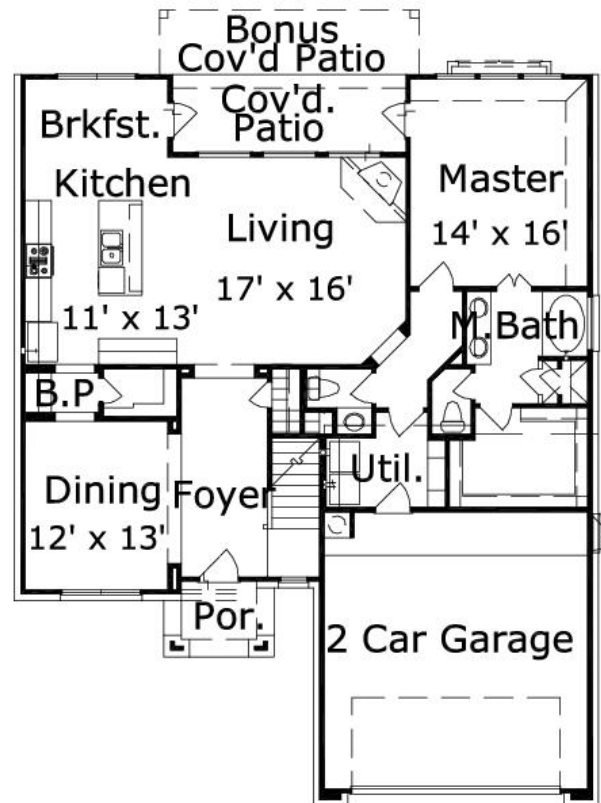

## Horizon 2487.3: Details

Style	Traditional
Exterior Materials	Brick
Bedrooms	4
Bathrooms	3 / 1
Total Living Sq Ft	2,487
Total Covered Sq Ft	3,133
Dimensions (w x d x h)	45'0" x 56'4" x 27'0"

**AS LOW AS \$250**  
**FULLY CUSTOMIZABLE &**  
**PROFESSIONALLY DESIGNED**

	First Floor	Other Floors	Other Features
Square Footage	1,559	928	
Bedrooms	1	3	
Ceiling Heights	9'0"	8'0"	
Master Bedroom	X		
Dining Room	X		
Living Room	X		
Family Room	X		
Study	X		
Guest Room		X	
Garage(s)	Front Load Straight In		
Stairs	Standard		

## Horizon 2487.3: Floor 1

## Horizon 2487.3: Floor 2