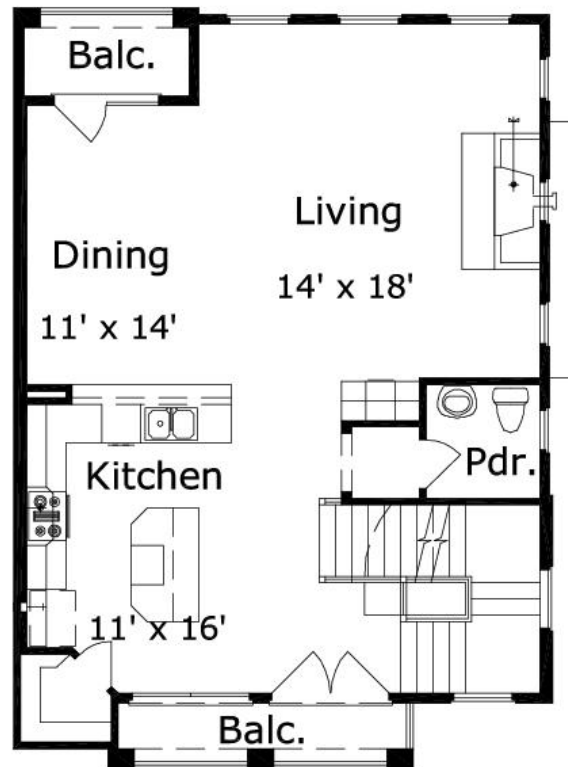

Horatio 2367: Details

Style	Mediterranean
Exterior Materials	Stucco
Bedrooms	3
Bathrooms	3 / 1
Total Living Sq Ft	2,367
Total Covered Sq Ft	2,885
Dimensions (w x d x h)	27'6" x 34'0" x 41'6"

AS LOW AS \$250
FULLY CUSTOMIZABLE &
PROFESSIONALLY DESIGNED

	First Floor	Other Floors	Other Features
Square Footage	455	1,912	Ext. Balcony
Bedrooms	1	2	Foyer
Ceiling Heights	9'0"	11'0"	Int.
Master Bedroom		X	Balcony
Dining Room		X	
Living Room		X	
Family Room		X	
Game Room	X		
Study	X		
Guest Room		X	
Garage(s)	Front Load Straight In		
Stairs	Standard		

Horatio 2367: Front Elevation

Horatio 2367: Floor 1

Horatio 2367: Floor 2

Horatio 2367: Floor 3