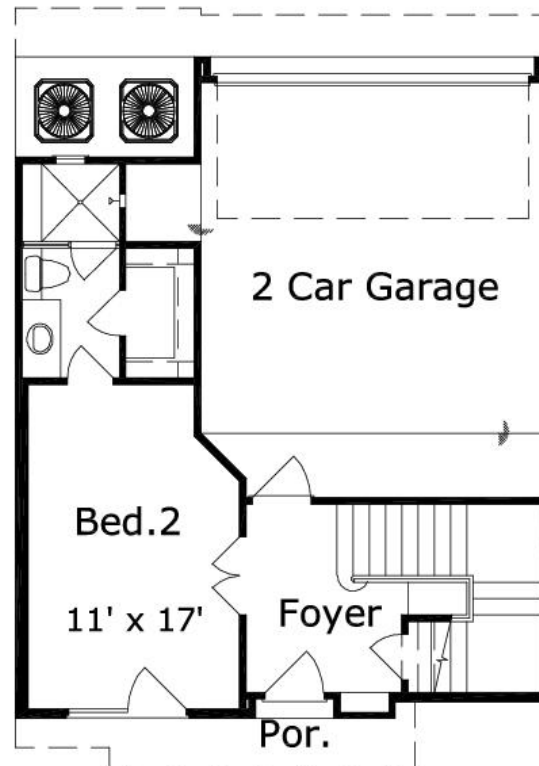

Horatio 2367: Details

Style	Mediterranean
Exterior Materials	Stucco
Bedrooms	3
Bathrooms	3 / 1
Total Living Sq Ft	2,367
Total Covered Sq Ft	2,885
Dimensions (w x d x h)	27'6" x 34'0" x 41'6"

AS LOW AS \$250
FULLY CUSTOMIZABLE &
PROFESSIONALLY DESIGNED

	First Floor	Other Floors	Other Features
Square Footage	455	1,912	Ext. Balcony
Bedrooms	1	2	Foyer
Ceiling Heights	9'0"	11'0"	Int.
Master Bedroom		X	Balcony
Dining Room		X	
Living Room		X	
Family Room		X	
Game Room	X		
Study	X		
Guest Room		X	
Garage(s)	Front Load Straight In		
Stairs	Standard		

Horatio 2367: Front Elevation

Horatio 2367: Floor 1

Horatio 2367: Floor 2

Horatio 2367: Floor 3