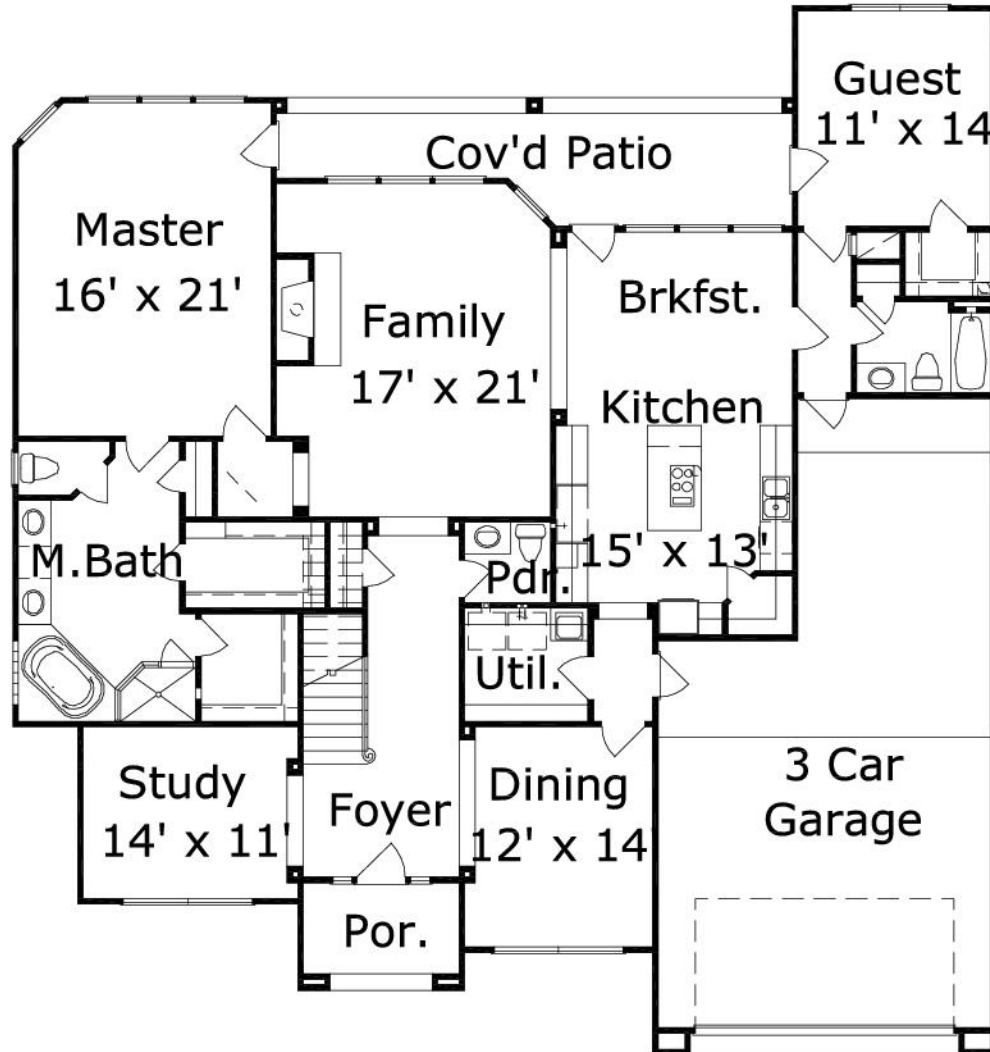

Eineke 4276 : Details

AS LOW AS \$250
FULLY CUSTOMIZABLE &
PROFESSIONALLY DESIGNED

Style	Mediterranean/Tuscan
Exterior Material	Stucco
Bedrooms	5
Bathrooms	4 / 1
Total Living Sq Ft	4,276
Total Covered Sq Ft	5,278
Dimensions (w x d x h)	61' 0" x 66' 4" x 29' 5"

	First Floor	Other Floors	Other Features	
Square Footage	2,472	1,804	Cov'd. Front Porch	Cov'd. Rear Porch
Master Bedroom	X		Foyer	
Dining Room	X			
Living Room	X			
Family Room	X			
Game Room	X			
Study	X			
Guest Room	X			

Garage(s) 3 car, Front Load, Straight In
Stairs Standard

Eineke 4276 : Front Elevation

Eineke 4276 : Floor 1

Eineke 4276 : Floor 2