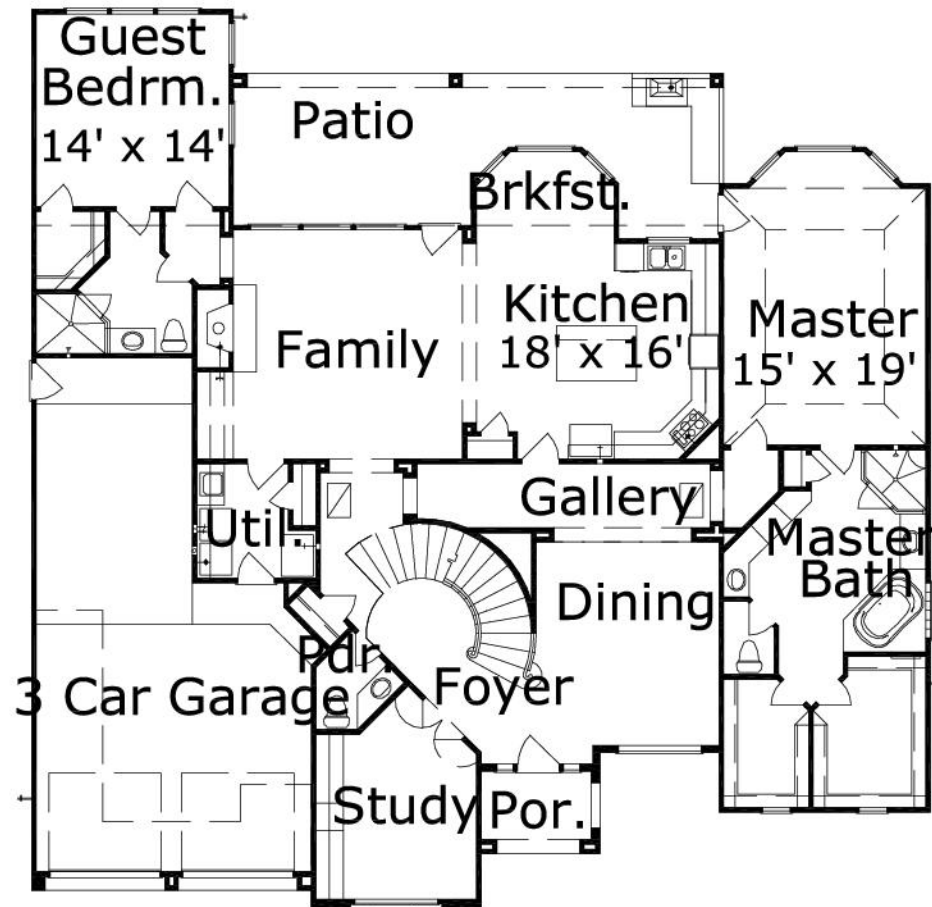

Soundlane 4129 : Details

AS LOW AS \$250
FULLY CUSTOMIZABLE &
PROFESSIONALLY DESIGNED

Style	Mediterranean/Tuscan
Exterior Material	Stucco
Bedrooms	5
Bathrooms	4 / 1
Total Living Sq Ft	4,129
Total Covered Sq Ft	5,207
Dimensions (w x d x h)	65' 4" x 65' 4" x 30' 5"

	First Floor	Other Floors	Other Features	
Square Footage	2,496	1,633	Cov'd. Front Porch	Cov'd. Rear Porch
Master Bedroom	X		Foyer	Gallery
Dining Room	X			
Living Room	X			
Family Room	X			
Game Room		X		
Study	X			
Guest Room	X			
Home Theater	X			

Garage(s) 3 car, Front Load, Straight In
Stairs Curved

Soundlane 4129 : Front Elevation

Soundlane 4129 : Floor 1

Soundlane 4129 : Floor 2