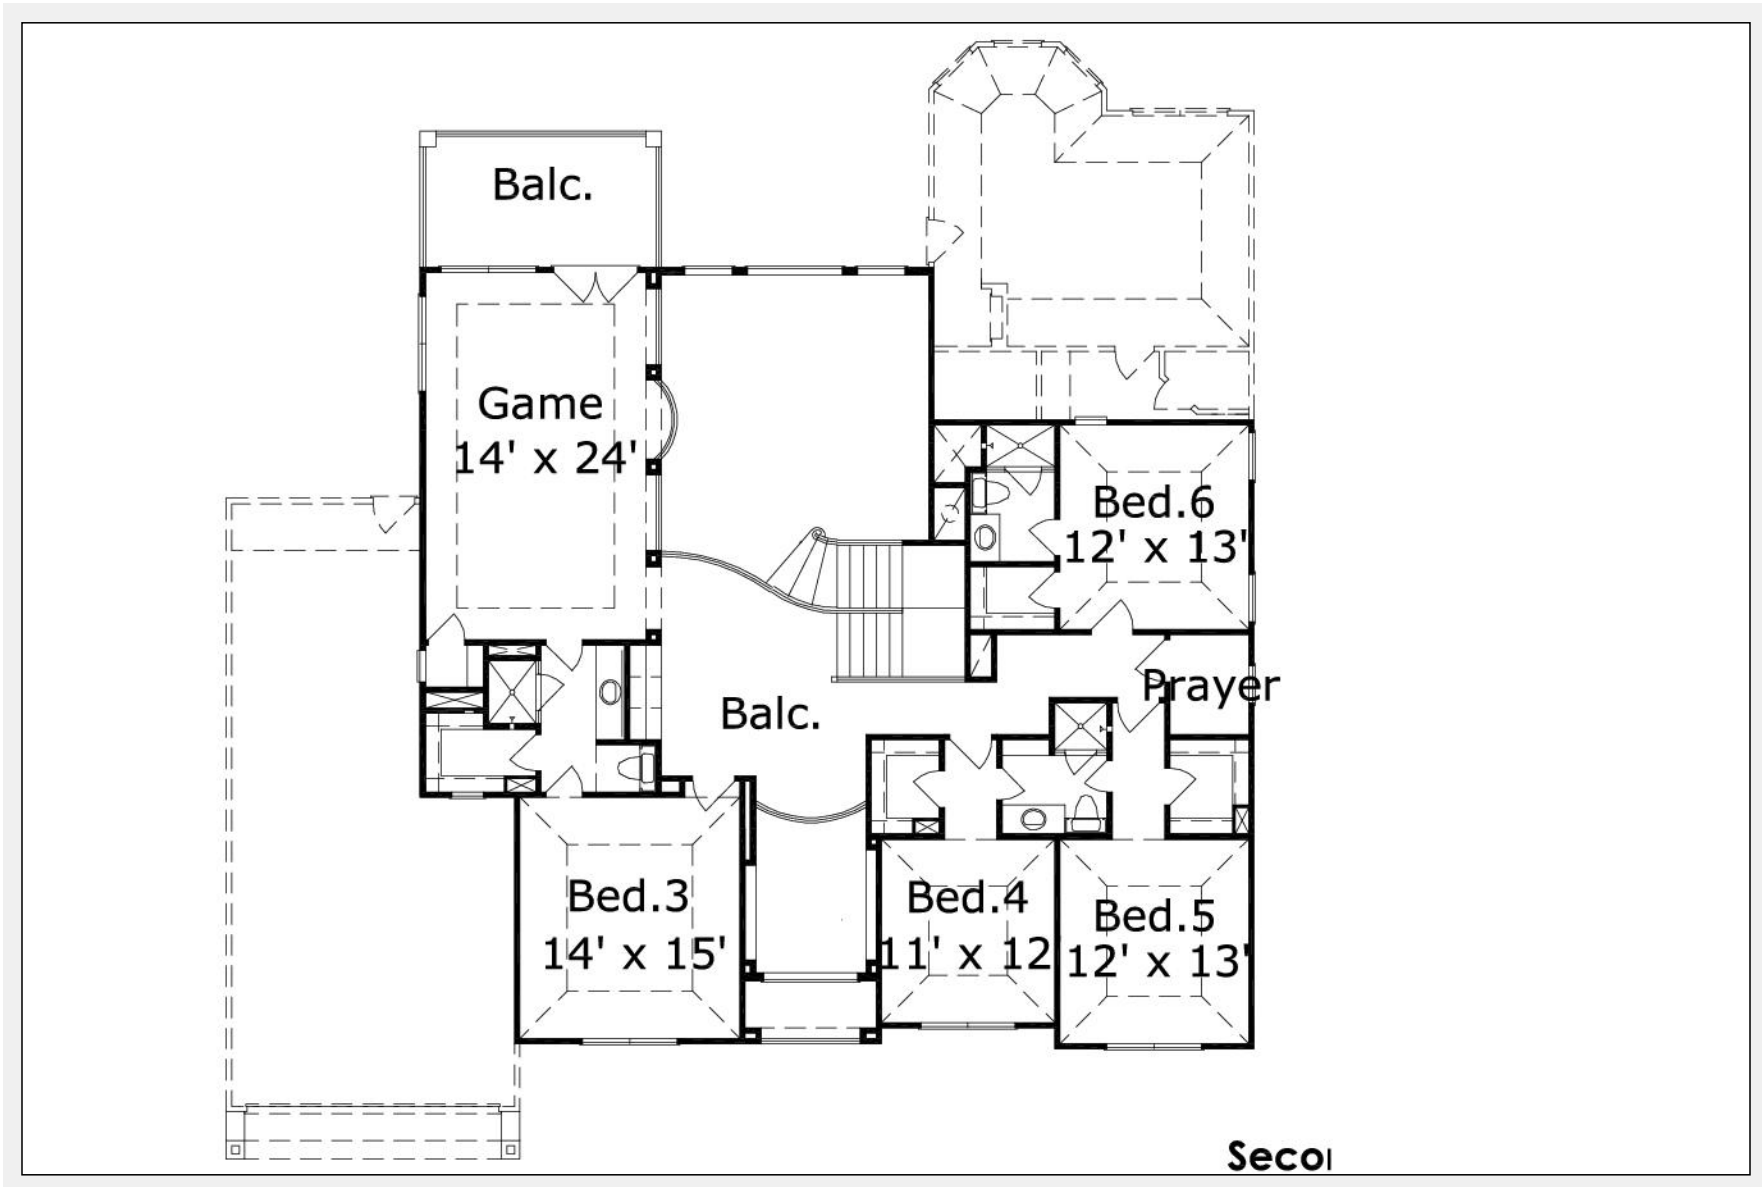

Speilhouse 4530 : Details

AS LOW AS \$250
FULLY CUSTOMIZABLE &
PROFESSIONALLY DESIGNED

Style	Mediterranean/Tuscan
Exterior Material	Stucco
Bedrooms	6
Bathrooms	5 / 1
Total Living Sq Ft	4,530
Total Covered Sq Ft	5,346
Dimensions (w x d x h)	65' 4" x 71' 0" x 0' 0"

	First Floor	Other Floors	Other Features	
Square Footage	2,735	1,795	Butler Pantry	Cov'd. Front Porch
Master Bedroom	X		Cov'd. Rear Porch	Foyer
Dining Room	X		Gallery	
Living Room	X			
Family Room	X			
Game Room		X		
Study	X			
Guest Room		X		

Garage(s) 3 car, Front Load, Swing (Entry Facing)
Stairs Split

Speilhouse 4530 : Front Elevation

Speilhouse 4530 : Floor 1

Speilhouse 4530 : Floor 2