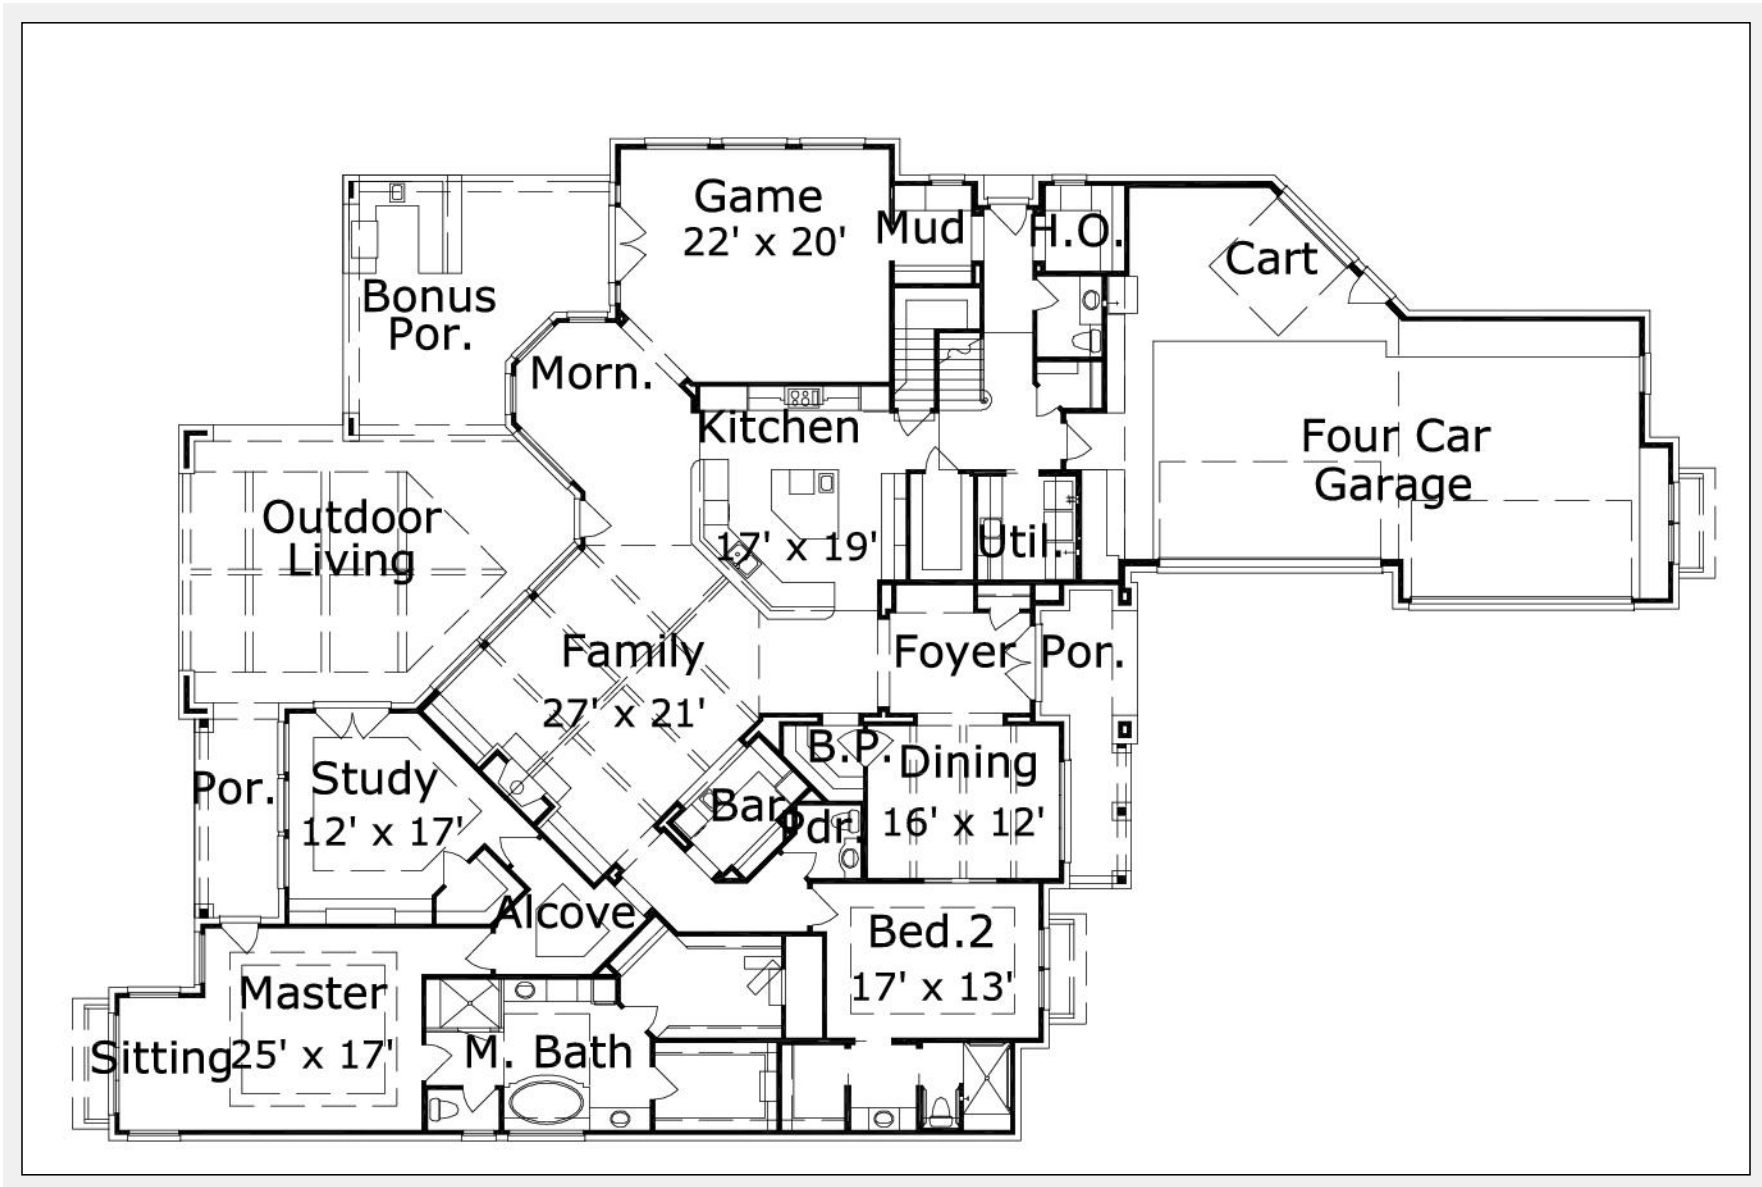

## Hooper 5995 : Details

**AS LOW AS \$250**  
**FULLY CUSTOMIZABLE &**  
**PROFESSIONALLY DESIGNED**

<b>Style</b>	French
<b>Exterior Material</b>	Stone
<b>Bedrooms</b>	5
<b>Bathrooms</b>	5 / 2
<b>Total Living Sq Ft</b>	5,995
<b>Total Covered Sq Ft</b>	8,626
<b>Dimensions (w x d x h)</b>	81' 8" x 128' 0" x 38' 2"

	First Floor	Other Floors	Other Features	
<b>Square Footage</b>	4,421	1,380	Bar	Butler Pantry
<b>Master Bedroom</b>	X		Computer Alcove	Cov'd. Rear Porch
<b>Dining Room</b>	X		Ext. Balcony	Foyer
<b>Living Room</b>	X		Golf Cart Storage	Home Office
<b>Family Room</b>	X		Int. Balcony	Mud Entry
<b>Game Room</b>		X	Outdoor Kitchen	Theater/Media
<b>Study</b>	X			
<b>Guest Room</b>		X		
<b>Home Theater</b>		X		

## Hooper 5995 : Front Elevation

## Hooper 5995 : Floor 1